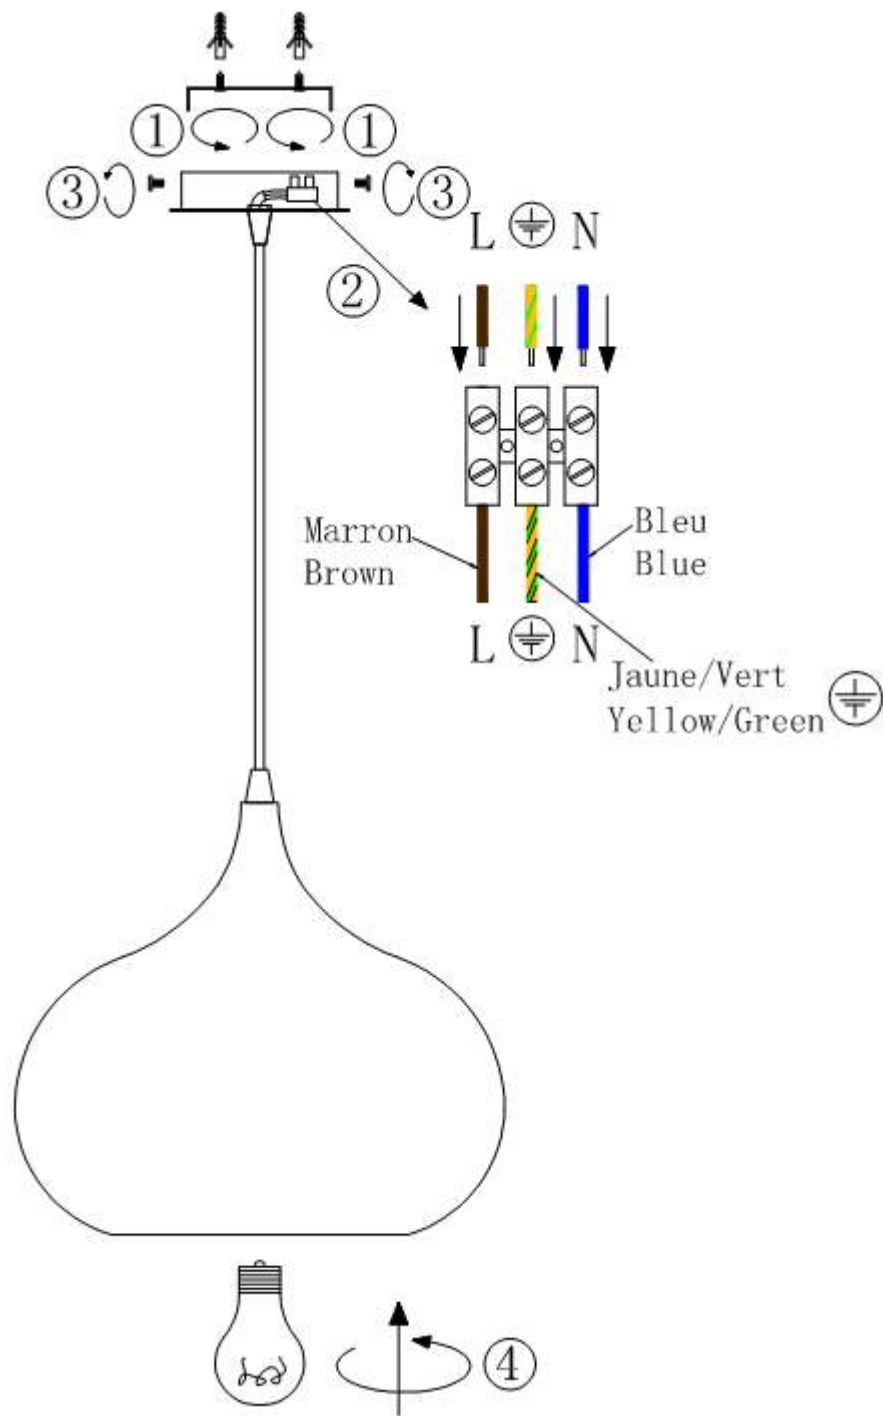

Line drawing of the item (with outline dimensions)

Item number: 31412/24/31

Installation drawing (the same as it in its instruction manual)

Technical details

materials used:	aluminium	
color:	31	white
dimnable and how is the fixture dimmable:		
size:	Height:	138cm
	Length:	
	Width:	D23.6cm
	Net Weight:	0.56kgs
power requirements:	220-240V~50HZ	
bulb type and maximum Wattage:	E27	Max.60w
number of bulbs:	1XE27	
IP degree:	IP20	