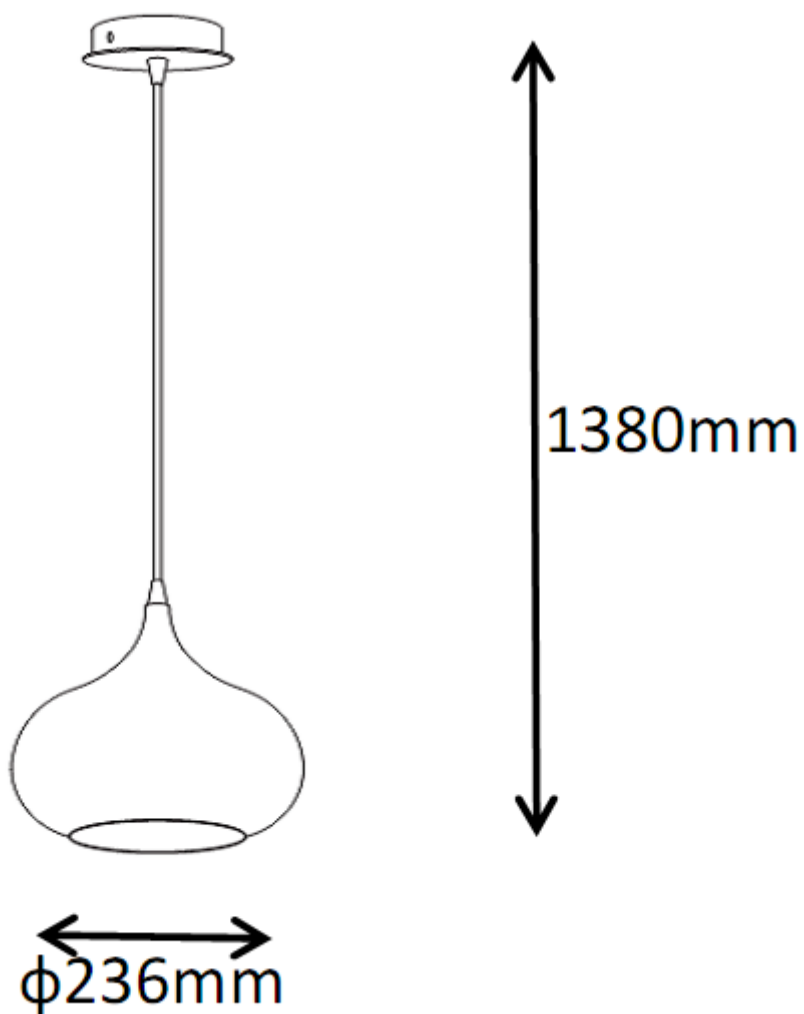

Line drawing of the item (with outline dimensions)

Item number: 31412/24/31

Installation drawing (the same as it in its instruction manual)

Technical details

materials used:	aluminium	
color:	31	white
dimnable and how is the fixture dimmable:		
size:	Height:	138cm
	Length:	
	Width:	D23.6cm
	Net Weight:	0.56kgs
power requirements:	220-240V~50HZ	
bulb type and maximum Wattage:	E27	Max.60w
number of bulbs:	1XE27	
IP degree:	IP20	