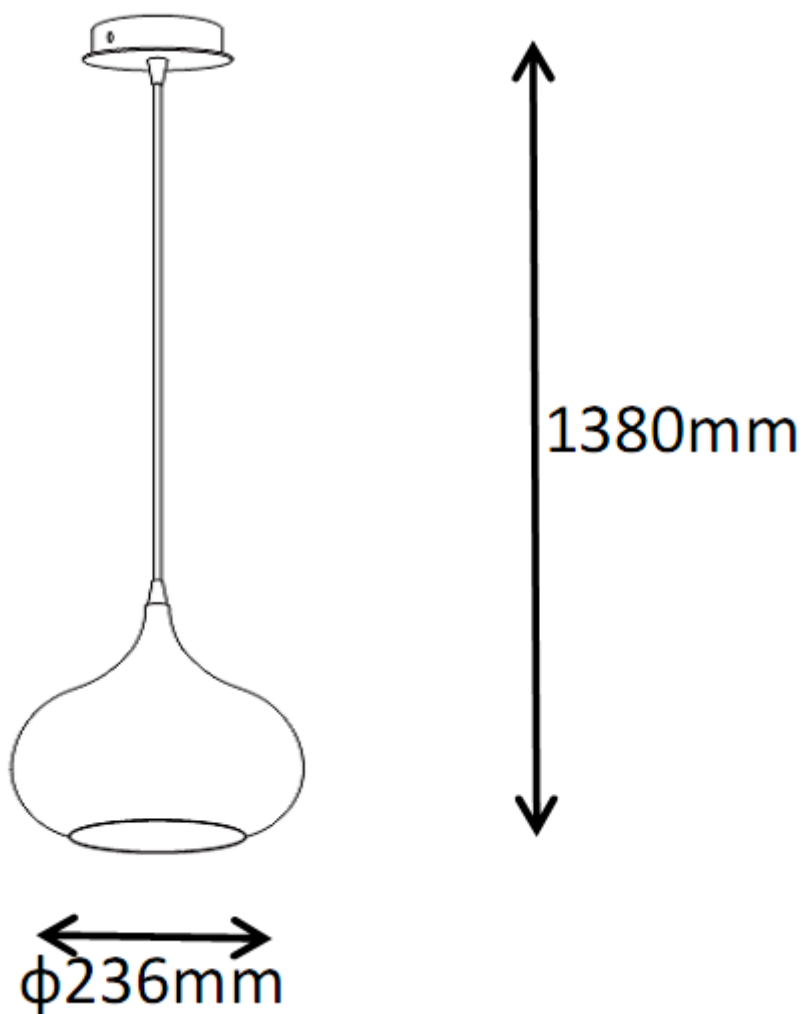

Line drawing of the item (with outline dimensions)

Item number: 31412/24/12

Installation drawing (the same as it in its instruction manual)

Technical details

materials used:	aluminium	
color:	12	Aluminium
dimnable and how is the fixture dimmable:		
size:	Height:	138cm
	Length:	
	Width:	D23.6cm
	Net Weight:	0.56kgs
power requirements:	220-240V~50HZ	
bulb type and maximum Wattage:	E27	Max.60w
number of bulbs:	1XE27	
IP degree:	IP20	