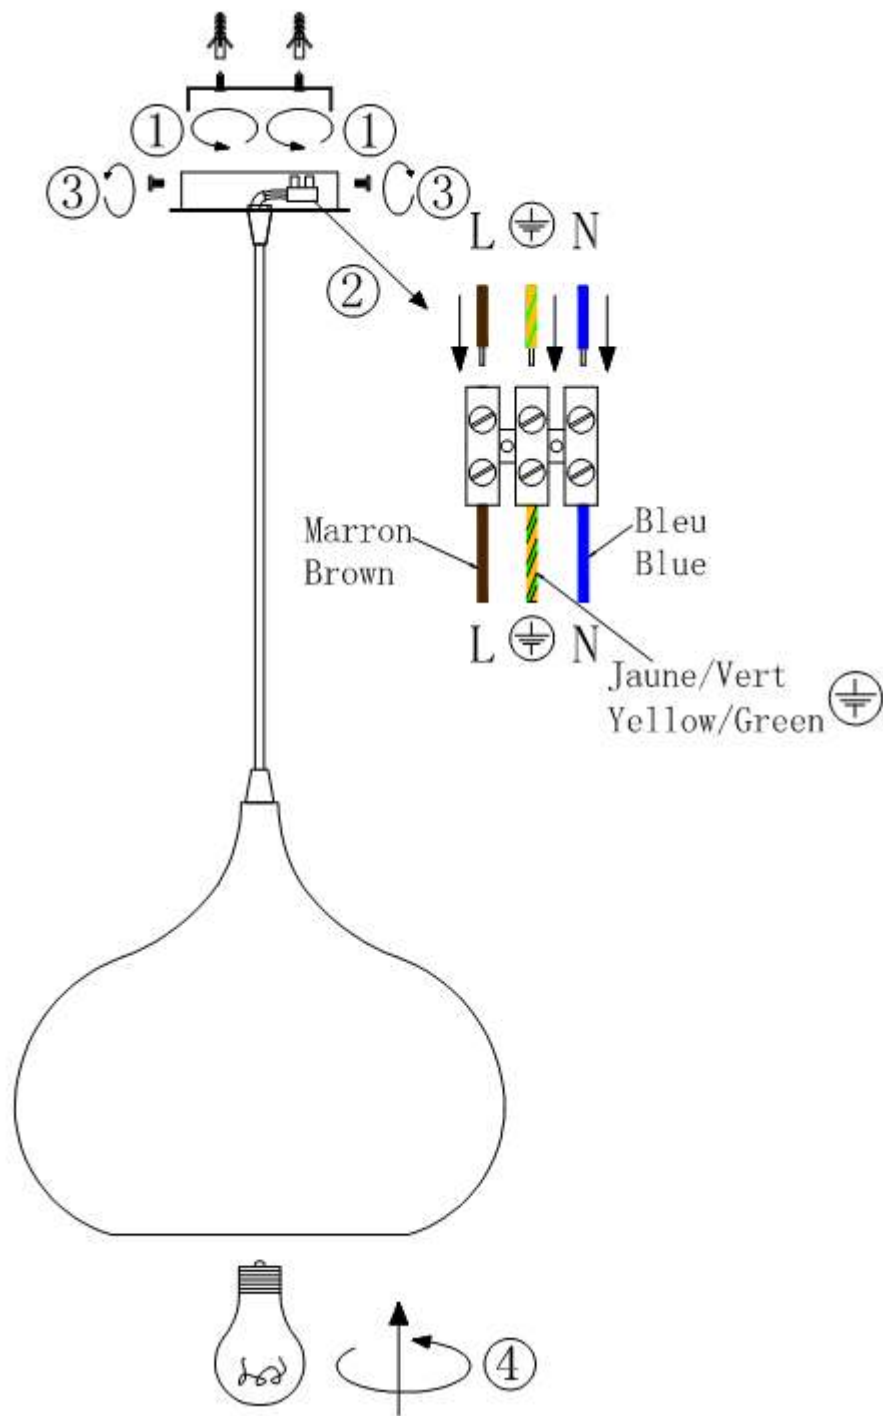

Line drawing of the item (with outline dimensions)

Item number: 31412/24/12

Installation drawing (the same as it in its instruction manual)

Technical details

materials used:	aluminium	
color:	12	Aluminium
dimnable and how is the fixture dimmable:		
size:	Height:	138cm
	Length:	
	Width:	D23.6cm
	Net Weight:	0.56kgs
power requirements:	220-240V~50HZ	
bulb type and maximum Wattage:	E27	Max.60w
number of bulbs:	1XE27	
IP degree:	IP20	