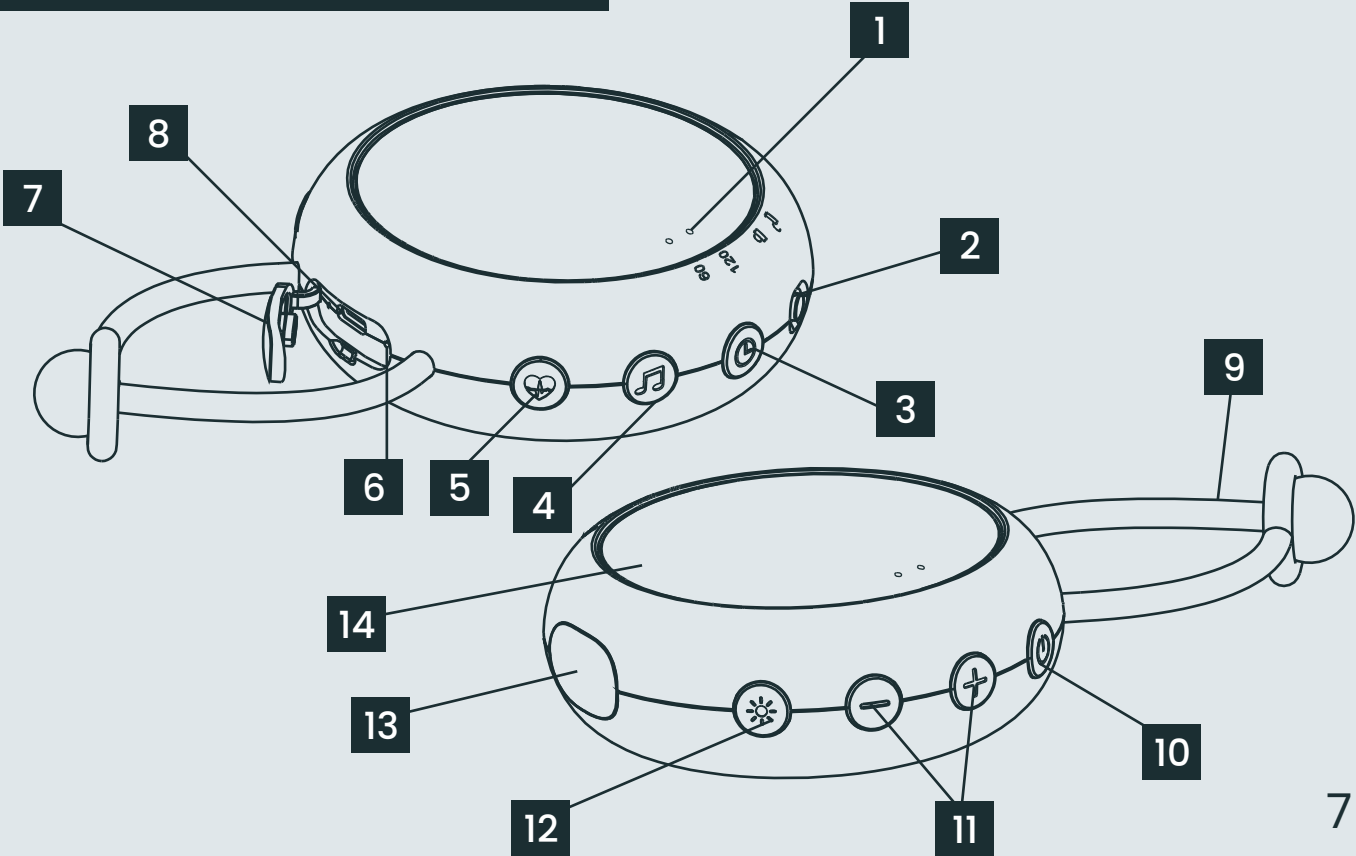

PureHush Functionality