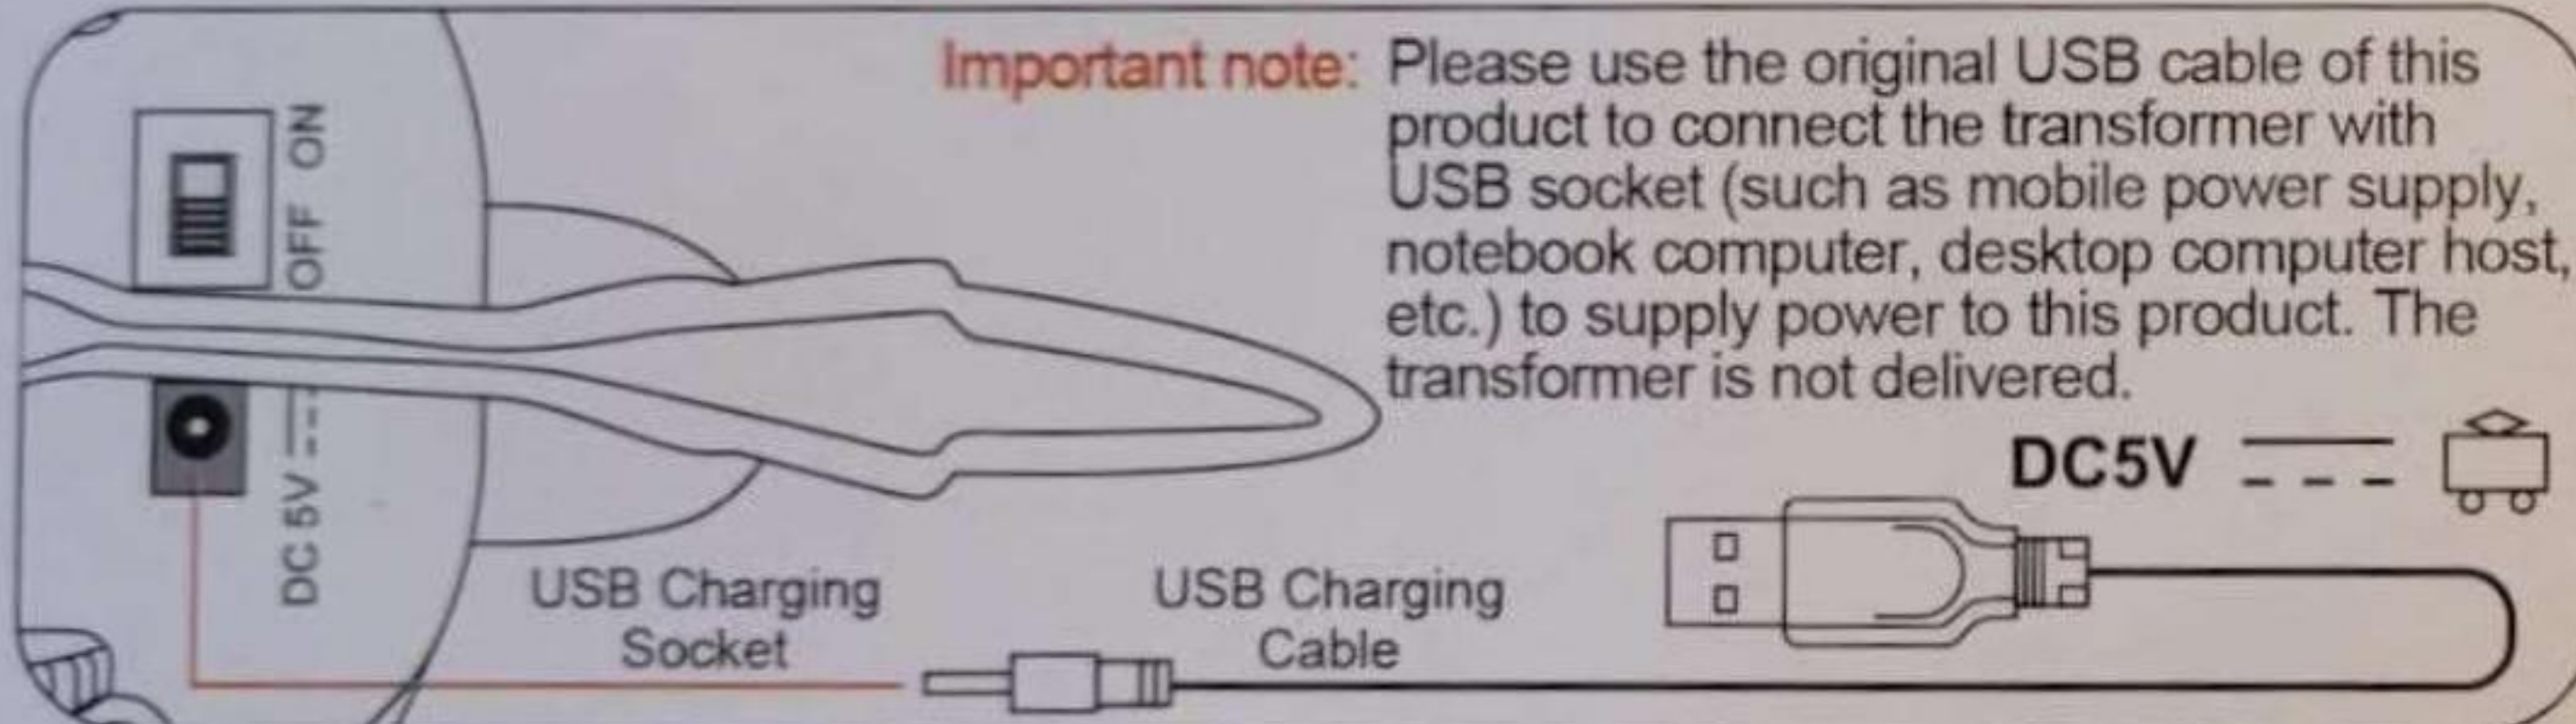

BATTERY PRECAUTIONS

- The product uses a non replaceable 3.7V lithium battery;
- The rechargeable battery must be charged under the supervision of an adult;
- When the rechargeable battery is charging, the toy switch should be turned off;
- The power supply terminal shall not be short circuited;
- Cannot be connected to more than the recommended number of power sources;
- The USB cable shall be inspected regularly to see if its wire, plug, shell and other parts are damaged. If any damage is found, it shall be stopped using until it is repaired.

SPECIFICATIONS & COLORS OF CONTENTS MAY VARY FROM ILLUSTRATIONS.

MADE IN CHINA

NO.QC-1Y

PRECAUCIONES:

PELIGRO DE AHOGARSE. Contiene partes pequeñas, No recomendado para niños menores de 3 años.

0-3

WARNING:

NOT SUITABLE FOR CHILDREN UNDER 3 YEARS DUE TO SMALL PARTS

هشدار: این بازی برای کودکان زیر 3 سال مناسب نیست. دارای قطعات کوچک است. احتیاط: غیر مناسب برای کودکان تحت 3 سالگی. فقطه‌های کوچکی دارد.
COUNTRY OF ORIGIN: CHINA
بلد المنشأ: الصين