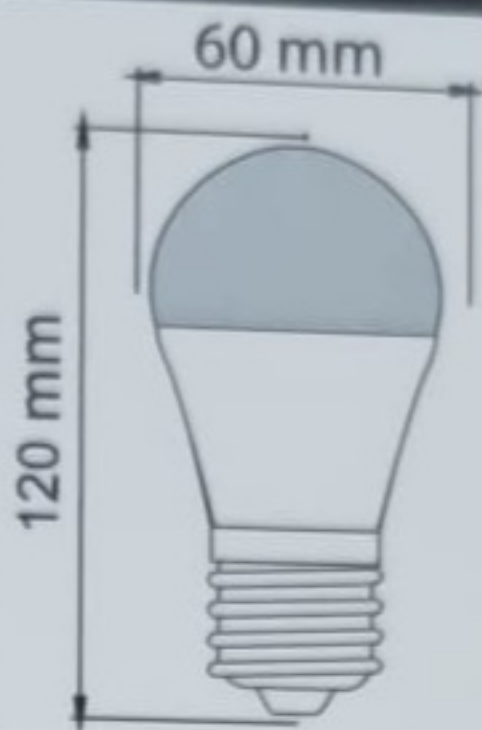

Specifications

Operation Voltage:
100-240V/50-60Hz

RGB Multicolor/CCT

---

800 lm

Instant Full Light

Beam Angle: 160°

On-Off: 12.500x

Average Life: 25.000 Hrs

Technical Drawing