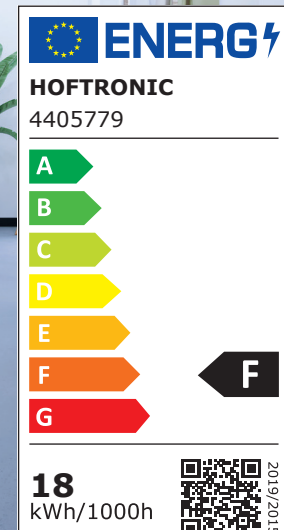

6500K DAYLIGHT WHITE

IK GRADE	IK10	LIFESPAN	50.000 hours	LUMEN	1800 luminaire lumen - 1800 useful lumen, measured in a 360° cone