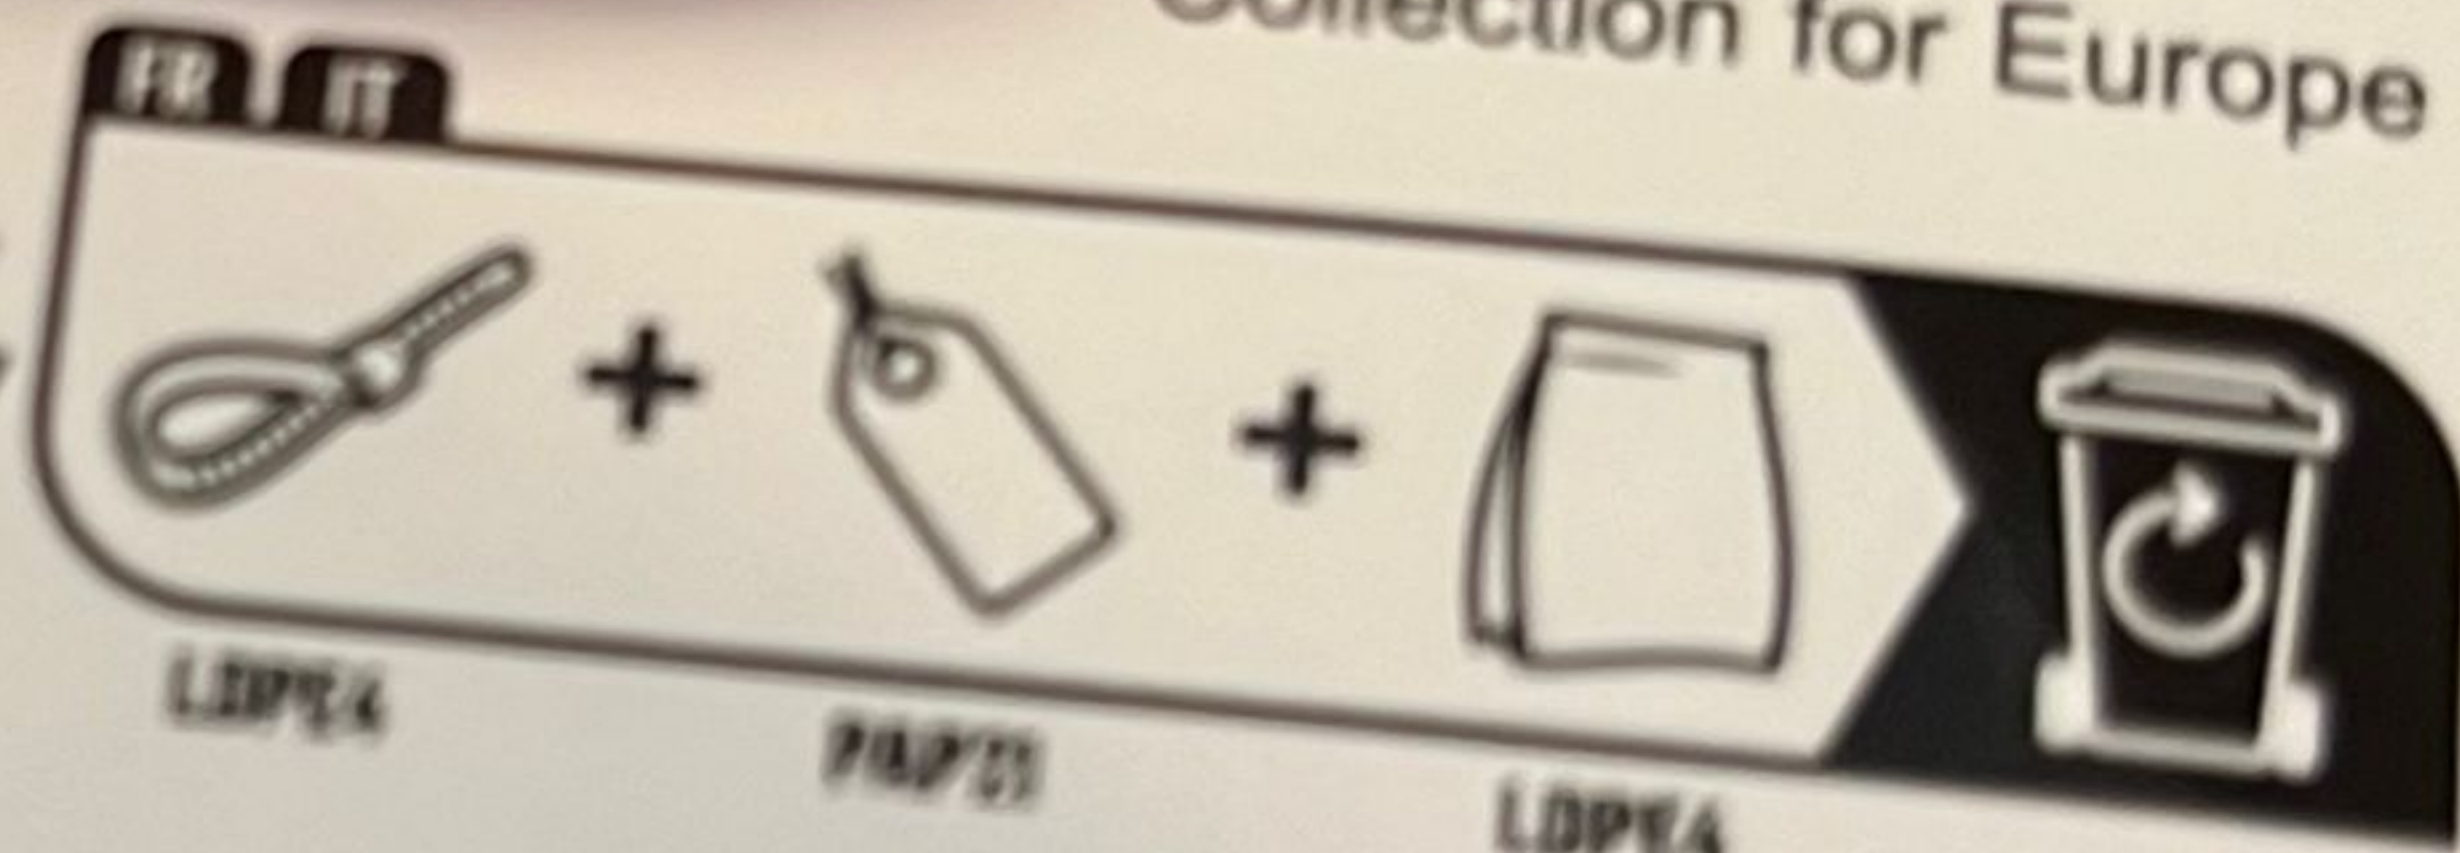

TM & © 2017 Nintendo.

Official Product
Collection for Europe

Designed & Manufactured by SAN-EI CO., Ltd.
2F TUG BLDG., NO.1-10, 2-CHOME, IIDABASHI,
CHIYODA-KU, TOKYO, JAPAN

Distributed by Together Plus Ltd
14 Hackwood, Robertsbridge, East Sussex,
TN32 5ER, UK
Togplus 92230 Gennevilliers, FRANCE
www.togetherplus.com