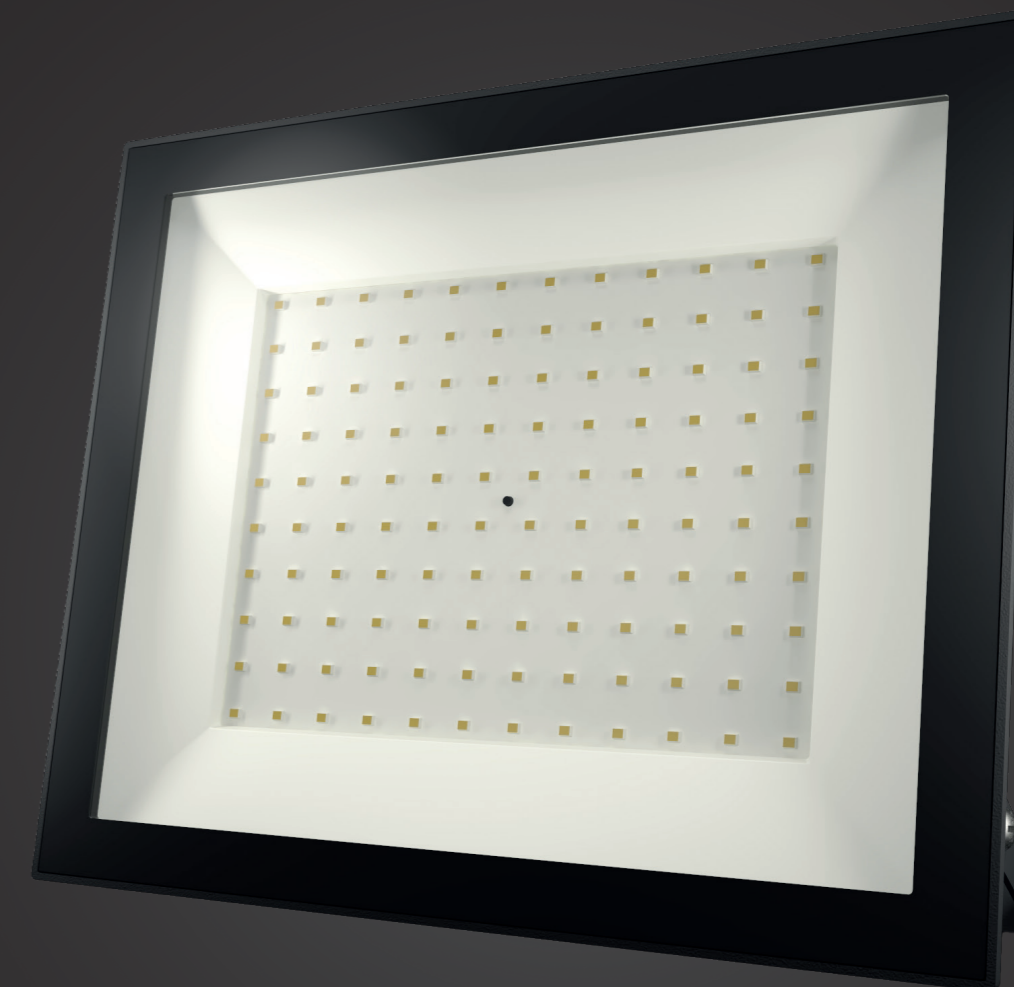

LUMOS LED FLOODLIGHT HOFTRONIC™

HOFTRONIC™

LUMOS LED FLOODLIGHT

INPUT POWER
200-240V ~ 50/60Hz

CRI CRI
>70Ra

WATTS
100 Watt

PF POWER FACTOR
>0.9

BEAM ANGLE
110°

LIFESPAN
25.000 hours

IK RATING
IK05

DIMENSIONS
L270X W25 X H237 mm

OPERATING TEMPERATURE
-20°C ~ 40°C

MATERIAL
Aluminum

EN Lumos LED Floodlight
NL Lumos LED breedstraler
DE Lumos LED Fluter

FR Projecteur à LED Lumos
ES Proyector LED Lumos
PT Holofote LED Lumos

SKU 2702694

100W
内径: L278*W240*H26mm

HOFTRONIC™

IP65
Rating

2 Year
Warranty

LUMOS LED FLOODLIGHT

Lumos LED Fluter
Projecteur à LED Lumos

HOFTRONIC™
LUMOS LED FLOODLIGHT