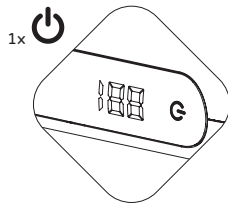

USER MANUAL

Charge your device

Recharge the Power bank

Note: Some devices require a different charging cable than the included USB to USB-C cable.
Apple devices use an Apple Lightning cable

Digital Power Indicator

In the box

Specifications

- Capacity: 20000mAh | 74Wh
- 1x USB Output: 18W (5V-6.5V/3A)
- 1x Type-C Input: PD 18W (5V/3A)
- 79x112x25 mm
- 1x Type-C Output: PD 22.5W (5V/3A)
- 349 Grams

20,000 mAh
Capacity