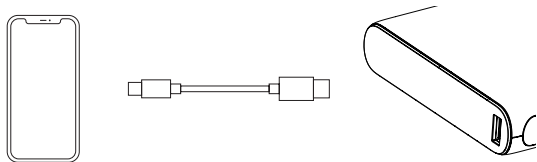

USER MANUAL

Charge your device

Recharge the Power bank

Note: Some devices require a different charging cable than the included USB to USB-C cable.
Apple devices use an Apple Lightning cable

Digital Power Indicator

In the box

Specifications

- Capacity: 20000mAh | 74Wh
- 1x USB Output: 18W (5V-6.5V/3A)
- 1x Type-C Input: PD 18W (5V/3A)
- 79x112x25 mm
- 1x Type-C Output: PD 22.5W (5V/3A)
- 349 Grams

20,000 mAh
Capacity