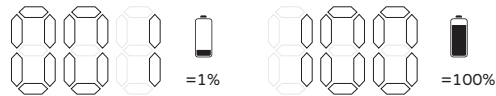

USER MANUAL

Charge your device

Recharge the Power bank

Note: Some devices require a different charging cable than the included USB to USB-C cable.
Apple devices use an Apple Lightning cable

Digital Power Indicator

In the box

Specifications

- Capacity: 20000mAh | 74Wh
- 1x USB Output: 18W (5V-6.5V/3A)
- 1x Type-C Input: PD 18W (5V/3A)
- 79x112x25 mm
- 1x Type-C Output: PD 22.5W (5V/3A)
- 349 Grams

20,000 mAh
Capacity