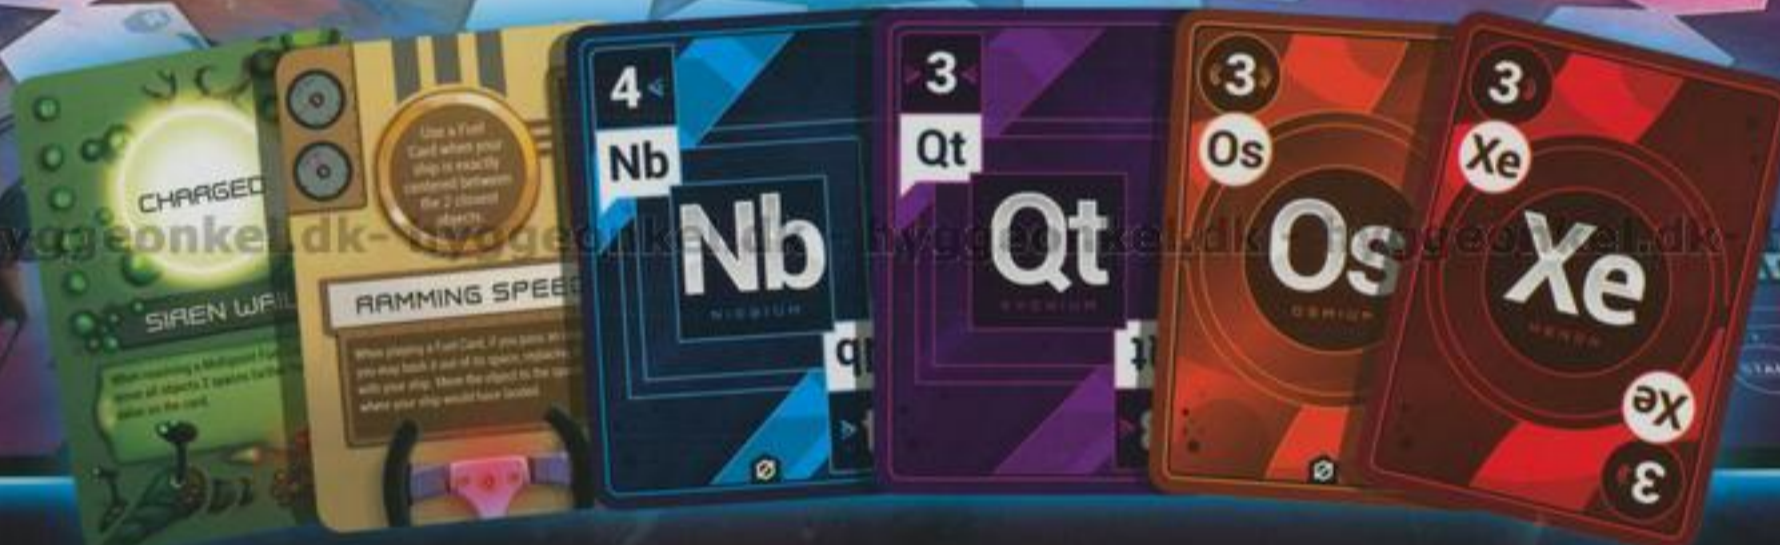

# GRAVWELL

2ND EDITION

You're among a flotilla of ships that survived passing through a black hole. You quickly discover that your engines are offline, but you can navigate crudely using your tractor and repulsor beams. You lock onto another object, perhaps a spacecraft, and creep toward it. But just as you're about to engage your tractor beam, its captain engages his beam, catapulting his ship past you. If you don't act quickly, you'll be pulled the wrong direction!

In Gravwell, you race against up to 5 other pilots to escape from deep space. Each round you select cards that will move your ship (or everyone else!) based on the nearest sources of gravity, which are ever-changing! Every ship has unique powers that can be used strategically to outmaneuver your opponents and jettison you towards your goal! It's a real mind-bender!

## COMPONENTS

- 40 FUEL CARDS
- 1 ROUND-TRACKING TOKEN
- 6 SPACESHIP MINIATURES
- 24 SHIP ABILITY CARDS
- 2 SPACE JUNK TOKENS
- 1 GAME BOARD
- 1 RULEBOOK

A Game by Corey Young • Illustrations by Kwanchai Moriya  
Manufacturer: Renegade Games, LLC. 306N West El Norte Parkway #325, Escondido, California 92026.  
Importer: Renegade France 52 Avenue Pierre Semard 94200 Ivry sur Seine France. P+33 (0)1 77 37 60 47.  
Renegade Games, LLC. Juxon House 100 St Paul's Churchyard, London, England EC4M 8BU. All rights reserved.  
© 2021 Renegade Game Studios.  
MADE IN JIANGSU, CHINA.  
f /PlayRGS    t @PlayRenegade    i @Renegade\_Game\_Studios