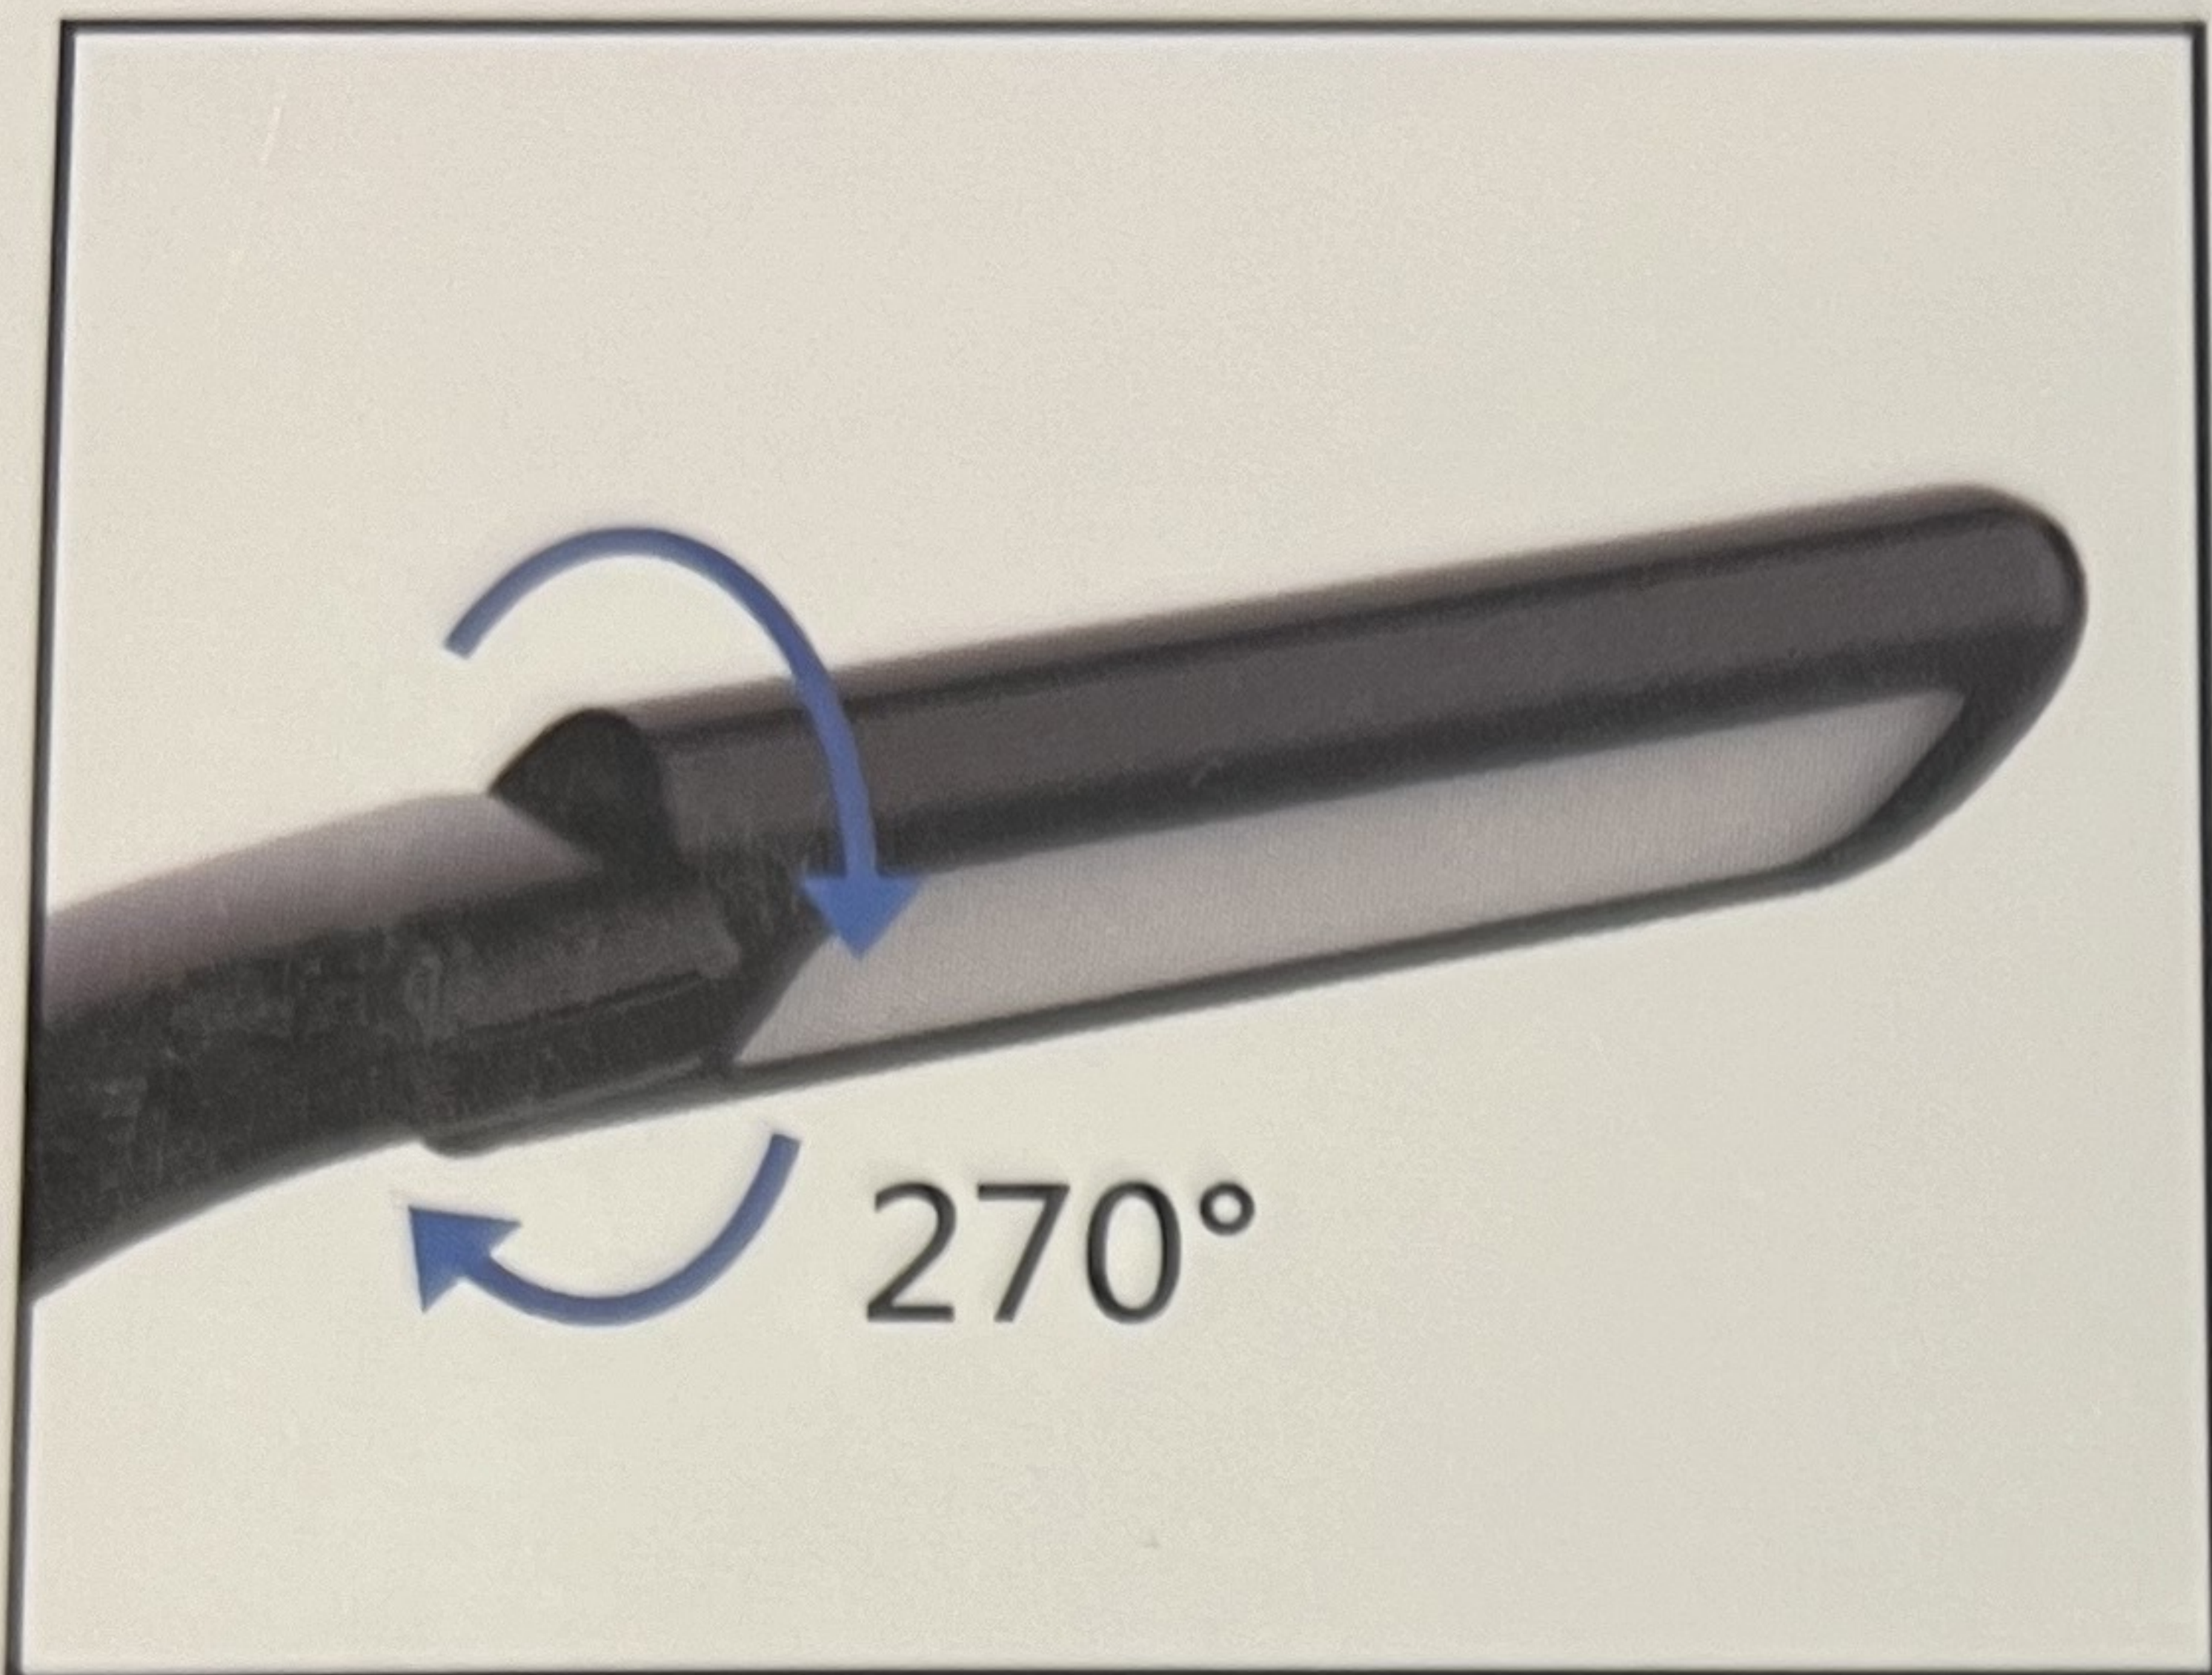

# Neck Reading Lamp

Lamp head rotation

high beam flashlight

Three light sources are adjustable, white light/warm white light/warm light

Stepless brightness adjustment