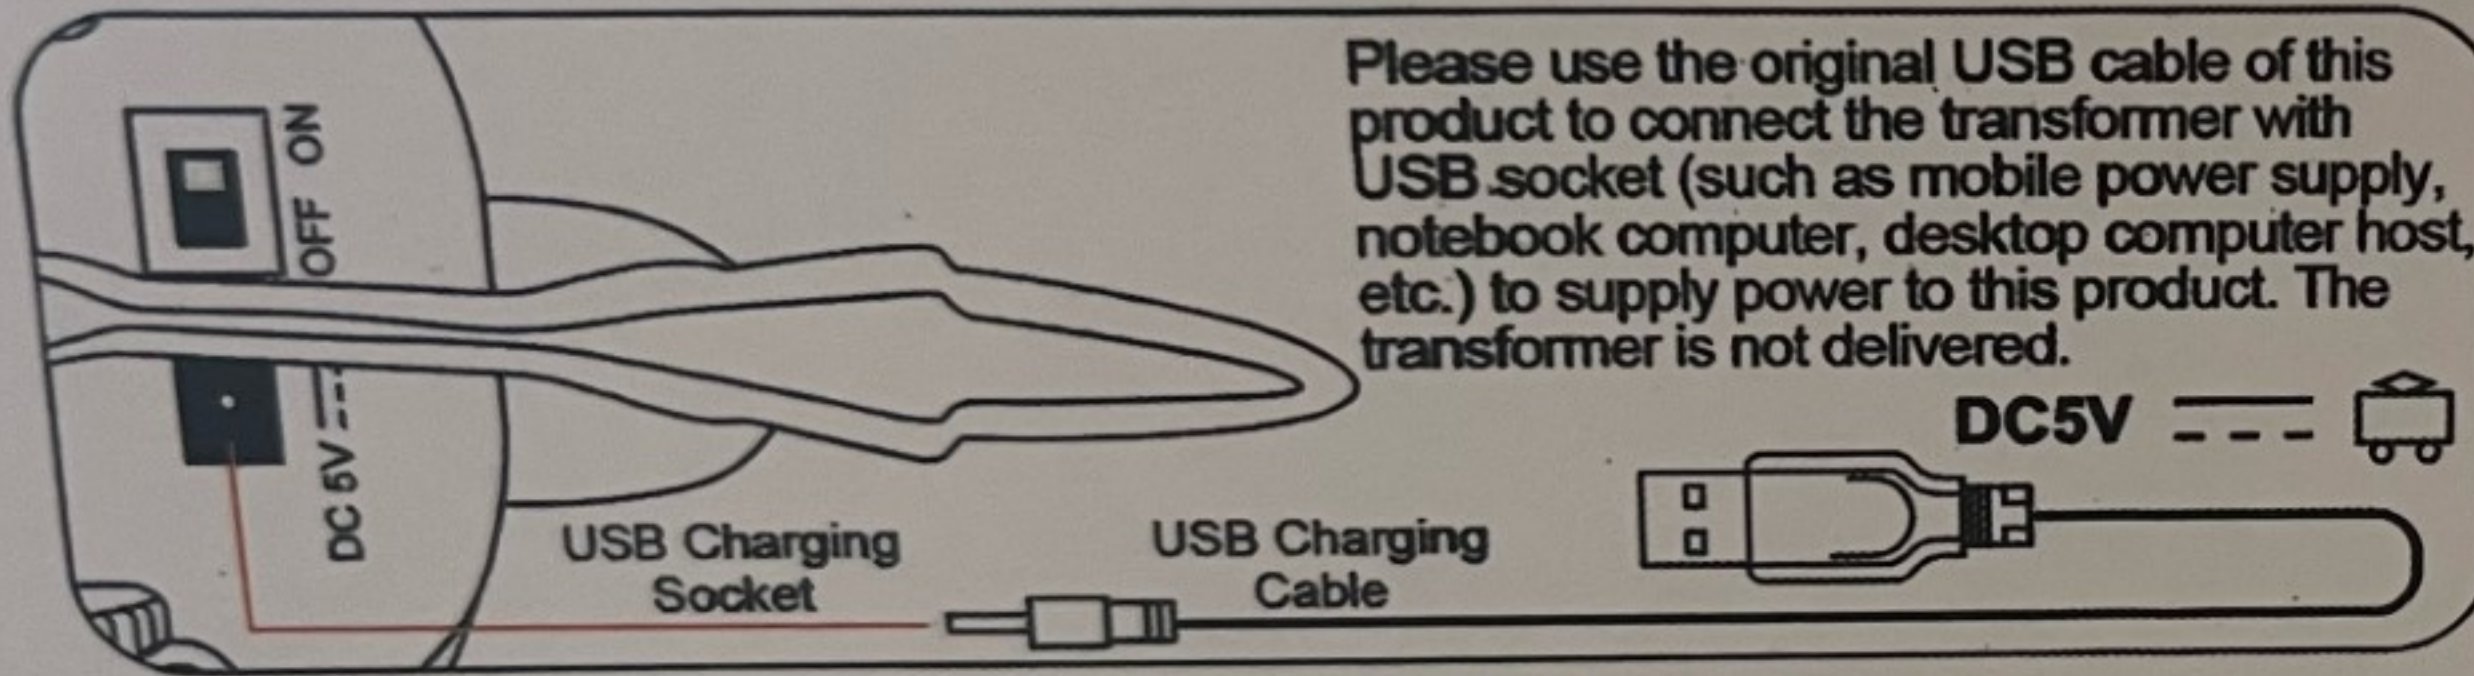

BATTERY PRECAUTIONS

- The product uses a non replaceable 3.7V lithium battery;
- The rechargeable battery must be charged under the supervision of an adult;
- When the rechargeable battery is charging, the toy switch should be turned off;
- The power supply terminal shall not be short circuited;
- Cannot be connected to more than the recommended number of power sources;
- The USB cable shall be inspected regularly to see if its wire, plug, shell and other parts are damaged. If any damage is found, it shall be stopped using until it is repaired.

SPECIFICATIONS & COLORS OF CONTENTS MAY VARY FROM ILLUSTRATIONS.

MADE IN CHINA
NO.QC-1Y

PRECAUCIONES:
PELIGRO DE AHOGARSE. Contiene partes pequeñas, No recomendado para niños menores de 3 años.

NOT SUITABLE FOR CHILDREN UNDER 3 YEARS DUE TO SMALL PARTS

WARNING:

هشدار ابروی کودکان زیر ۳ سال
مناسب نیست. دارای قطعات کوچک است
تذکره: غیر مناسب برای کودکان تحت ۳ سالگی
قطعات کوچک
COUNTRY OF ORIGIN: CHINA
بلد المنشأ: الصين

صنعت وللا للمواصفات والمعايير العلمية
Tested according to international standards