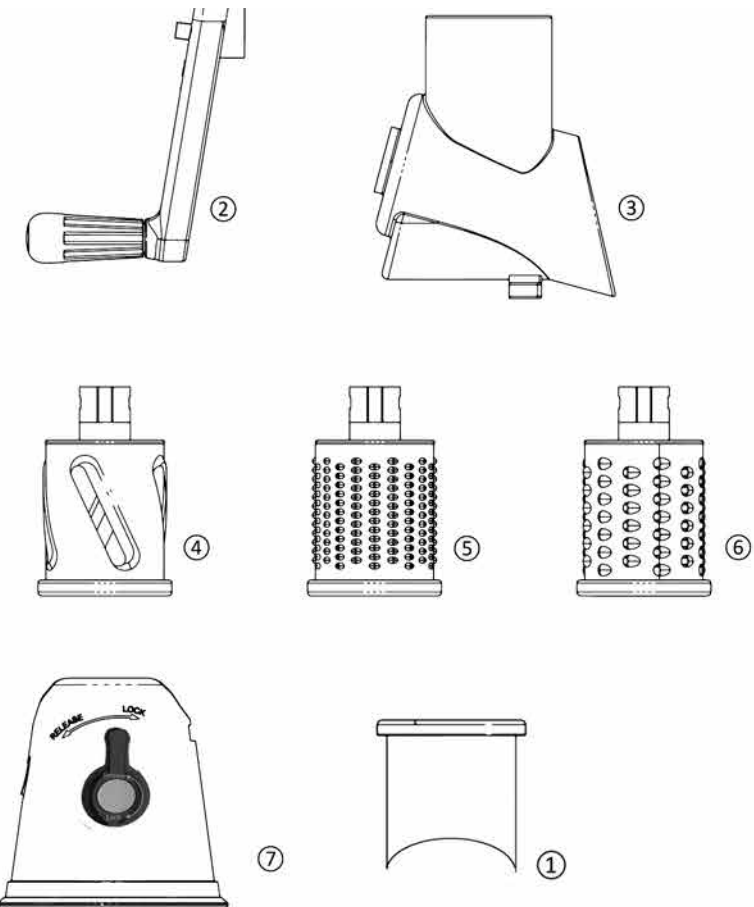

# MAGIC **SUPER** SLICER

How to assemble the Magic Super Slicer, please refer to below:

Keep out of reach of children.

# MAGIC **SUPER** SLICER

Magic Super Slicer Spare Parts-Food Grate Material, More Healthy to Family!

- ① Food Pusher    ② Handle    ③ Feedin Jar    ④ Slicing Drum
- ⑤ Fine Shredder    ⑥ Coarse Shredder    ⑦ Suction Base

# MAGIC **SUPER** SLICER

Magic Super Slicer Pièces détachées râpe alimentaire, plus saine pour la famille!

① Presse-purée ② Manipuler ③ Pot de nourriture ④ Tambour de coupe ⑤ Râpe fine ⑥ Râpe grossière ⑦ Ventouse