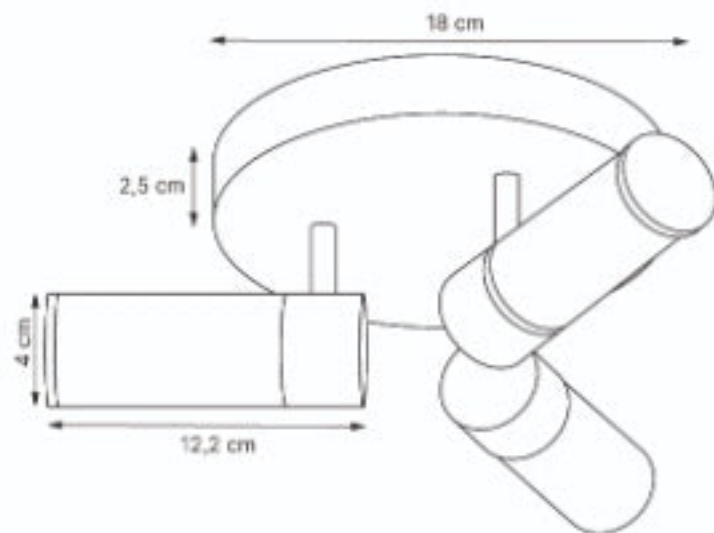

# CALLUM

1230015

CE

Excluded

IP  
44

- Black
- 3 x G9 (excl.)
- Max. 25W
- 220-240V~60Hz

[www.olucia.com](http://www.olucia.com)  
Made in China

Bathroom