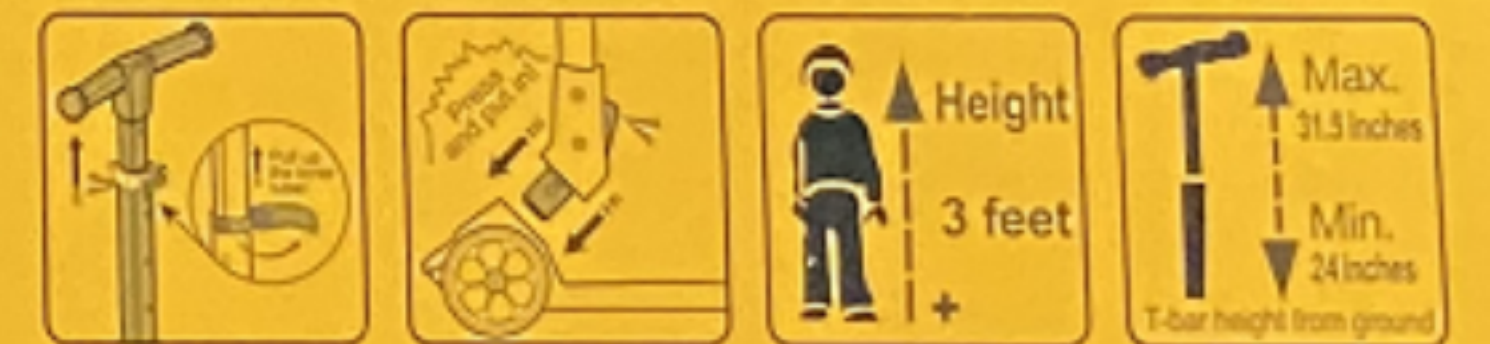

W
CREATIONS

TRICYCLE SCOOTER

Installation process

 **3+**

Height
3 feet
+

Max.
31.5 inches
Min.
24 inches
+
T-tube height from ground