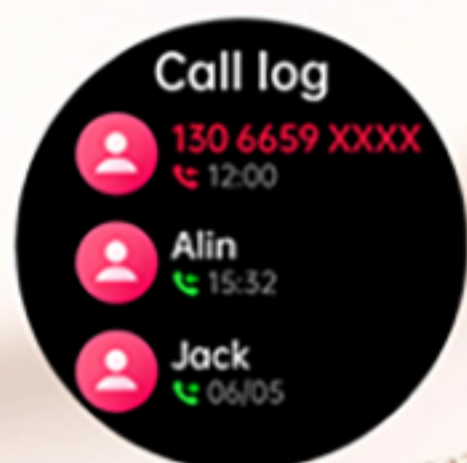

Free your hands

Supports Bluetooth and smartphone connectivity, enables making and receiving calls on the watch, and allows viewing call records. Whether it's outdoor fitness, busy work, or other scenarios, it can make calls easier.

Pro Care Excellent Quality™
Smartwatch 1.06inch AMOLED
Model nr: MAH7XNG Rose Allu Mat rose Case

Manufactured for/Authorized Representative
MaurikASA
Doejenburg 151-153
4021 HR Maurik
Tel:+31 (0) 344 795290
www.maurikasa.nl
KVK: 11021895