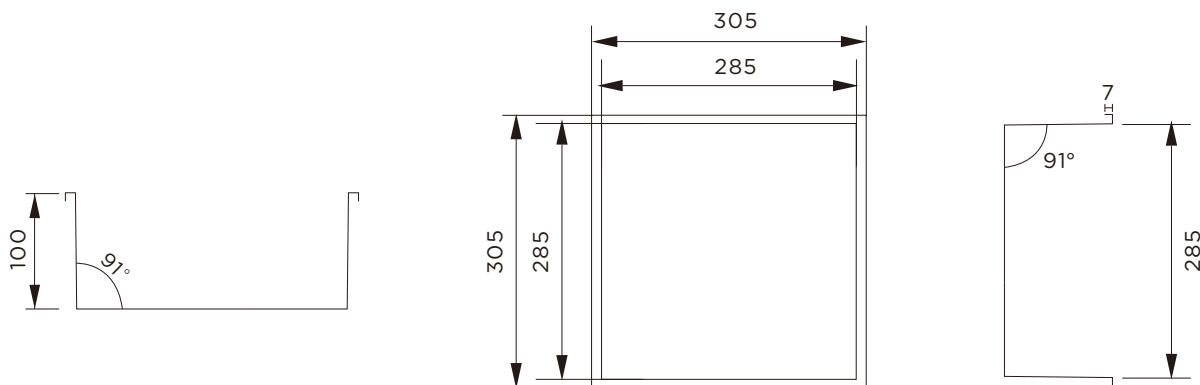

WALL NICHE

Details

Material: Stainless Steel 304/316
Wall Type: Solid Wall / Dry Wall
Installation: Recessed
Shape: Square
Stainless Steel Thickness: 1.2mm
Coating: PVD / Waterproof / Anti-fingerprint
Size: 305x305x100mm

Technology

Technical Drawings

Details

Material: Stainless Steel 304/316
 Wall Type: Solid Wall / Dry Wall
 Installation: Recessed
 Shape: Square
 Finished: Brushed Stainless Steel
 Coatings: PVD / Waterproof
 Plating Thickness:
 Chromium Layer 0.25-0.5 μm
 Nickel Layer 4-6 μm
 Stainless Steel Thickness: 1.2mm
 Size: 305x305x120mm