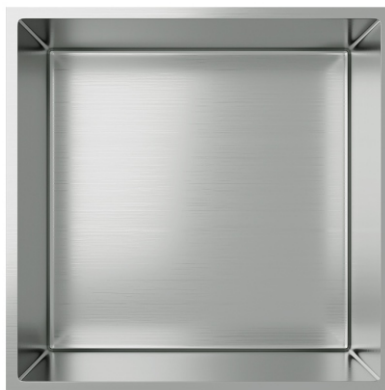

WALL NICHE

Details

Material: Stainless Steel 304/316
Wall Type: Solid Wall / Dry Wall
Installation: Recessed
Shape: Square
Stainless Steel Thickness: 1.2mm
Coating: PVD / Waterproof / Anti-fingerprint
Size: 305x305x100mm

Technology

Technical Drawings

Details

Material: Stainless Steel 304/316
 Wall Type: Solid Wall / Dry Wall
 Installation: Recessed
 Shape: Square
 Finished: Brushed Stainless Steel
 Coatings: PVD / Waterproof
 Plating Thickness:
 Chromium Layer 0.25-0.5 μm
 Nickel Layer 4-6 μm
 Stainless Steel Thickness: 1.2mm
 Size: 305x305x120mm