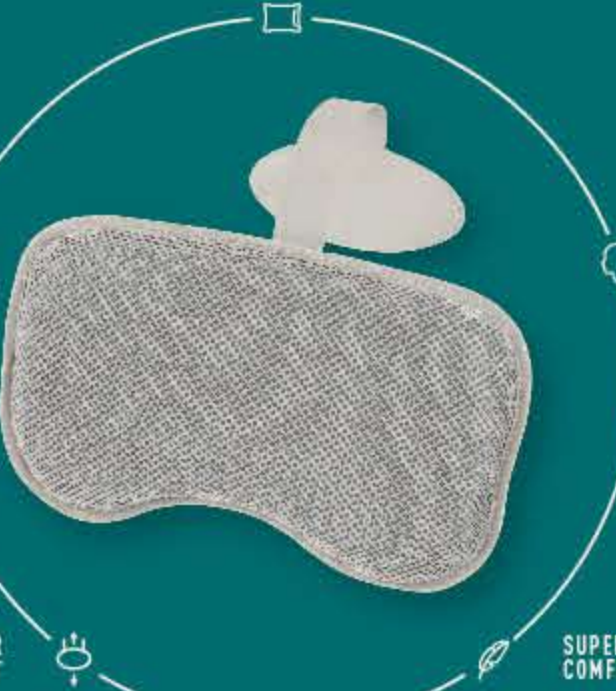

ADJUSTABLE FOR PERFECT PLACEMENT

SUPER SOFT & COMFORTABLE