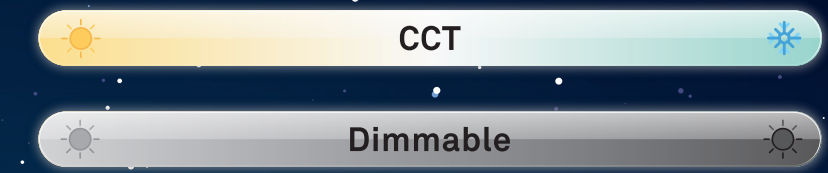

400 x 400 x 75 mm

BRILO®

White change
3.000 K - 6.500 K

- **DE** Lichtfarbsteuerung:
  Warmweiß, 3.000 K – fördert Ihre Entspannung
  Neutralweiß, 4.000 K – steigert Ihre Aktivität
  Tageslicht, 6.500 K – erhöht Ihre Konzentration
- **GB** Light colour control:
  Warm white, 3.000 K – promotes your relaxation
  Neutral white, 4.000 K – increases your productivity
  Daylight, 6.500 K – enhances your concentration
- **FR** Contrôle de la température de couleur:
  Blanc chaud, 3.000 K – favorise votre détente
  Blanc neutre, 4.000 K – dynamise votre activité
  Lumière du jour, 6.500 K – augmente votre concentration
- **IT** Controllo del colore della luce:
  Bianco caldo, 3.000K – favorisce il vostro relax
  Bianco neutro, 4.000K – dinamizza la vostra attività
  Luce del giorno, 6.500K – aumenta la vostra concentrazione
- **ES** Control del color de la luz:
  El blanco cálido, 3.000 K – promueve su relajación
  El blanco neutro, 4.000 K – dinamiza su actividad
  Luz del día, 6.500 K – aumenta su concentración

Dimmable via included remote control

- **DE** Dimmbar über inkludierte Fernbedienung
- **GB** Dimmable via included remote control
- **FR** Dimmable par télécommande incluse
- **IT** Dimmerabile tramite telecomando incluso
- **ES** Regulable por mando a distancia incluido

Night light function

- **DE** Nachtlichtfunktion
- **GB** Night light function
- **FR** Fonction veilleuse
- **IT** Funzione luce notturna
- **ES** Función de luz nocturna

Brloner Leuchten GmbH & Co. KG
Am Steinbach 14 · D-59872 Meschede
www.briloner.com

872009-011

BRILO®

BRILO®

LED

LED 18 W
2200 lm

White change
3000 K - 6500 K

Dimmable via incl. remote control

incl.

incl.

incl.

230V/50Hz

GARANTIE • WARRANTY
GARANZIA • GARANTIA

Art.-Nr. 3367-216

LED

LED 18 W
2200 lm

White change
3000 K - 6500 K

Dimmable via incl. remote control

Night light function

5 years guarantee

incl.

BRILO®

LED

LED 18 W
2200 lm