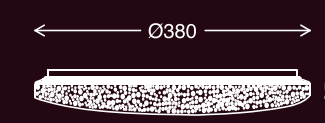

Art.-Nr. 3367-216

LED

LED 18 W
2200 lm

White change
3000 K - 6500 K

Dimmable via incl. remote control

Night light function

5 years guarantee