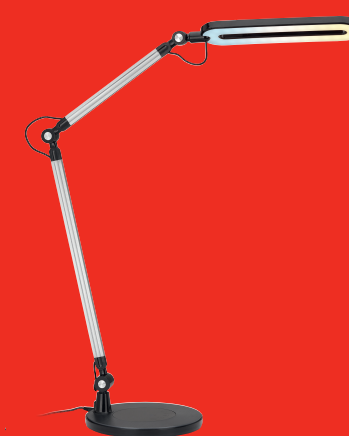

Art.-Nr. 7509-015

LED

LED 6,6 W
910 lm

White change
3000K - 6500K

Dimmable

BRILO®

LED

LED 6,6 W
910 lm

White change
3000K - 6500K

Dimmable