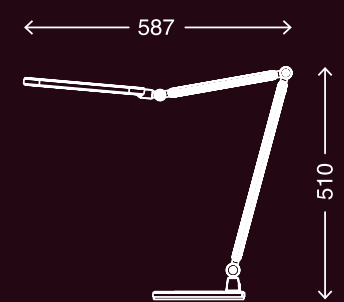

Art.-Nr. 7509-015

LED

LED 6,6 W
910 lm

White change
3000K - 6500K

Dimmable

BRILO®

LED

LED 6,6 W
910 lm

White change
3000K - 6500K

Dimmable