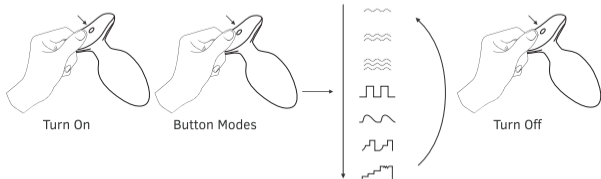

Button Functions