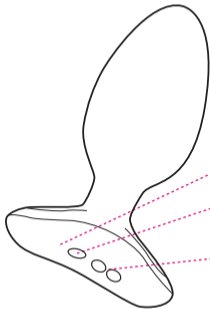

LOVENSE

**Hush 2**

USER MANUAL

M/1.75 in/44 mm diameter

- Indicator Light
- Button: On/Off (hold for 3 seconds)  
& Cycle Through Vibrations (one tap)
- Charging Port

English