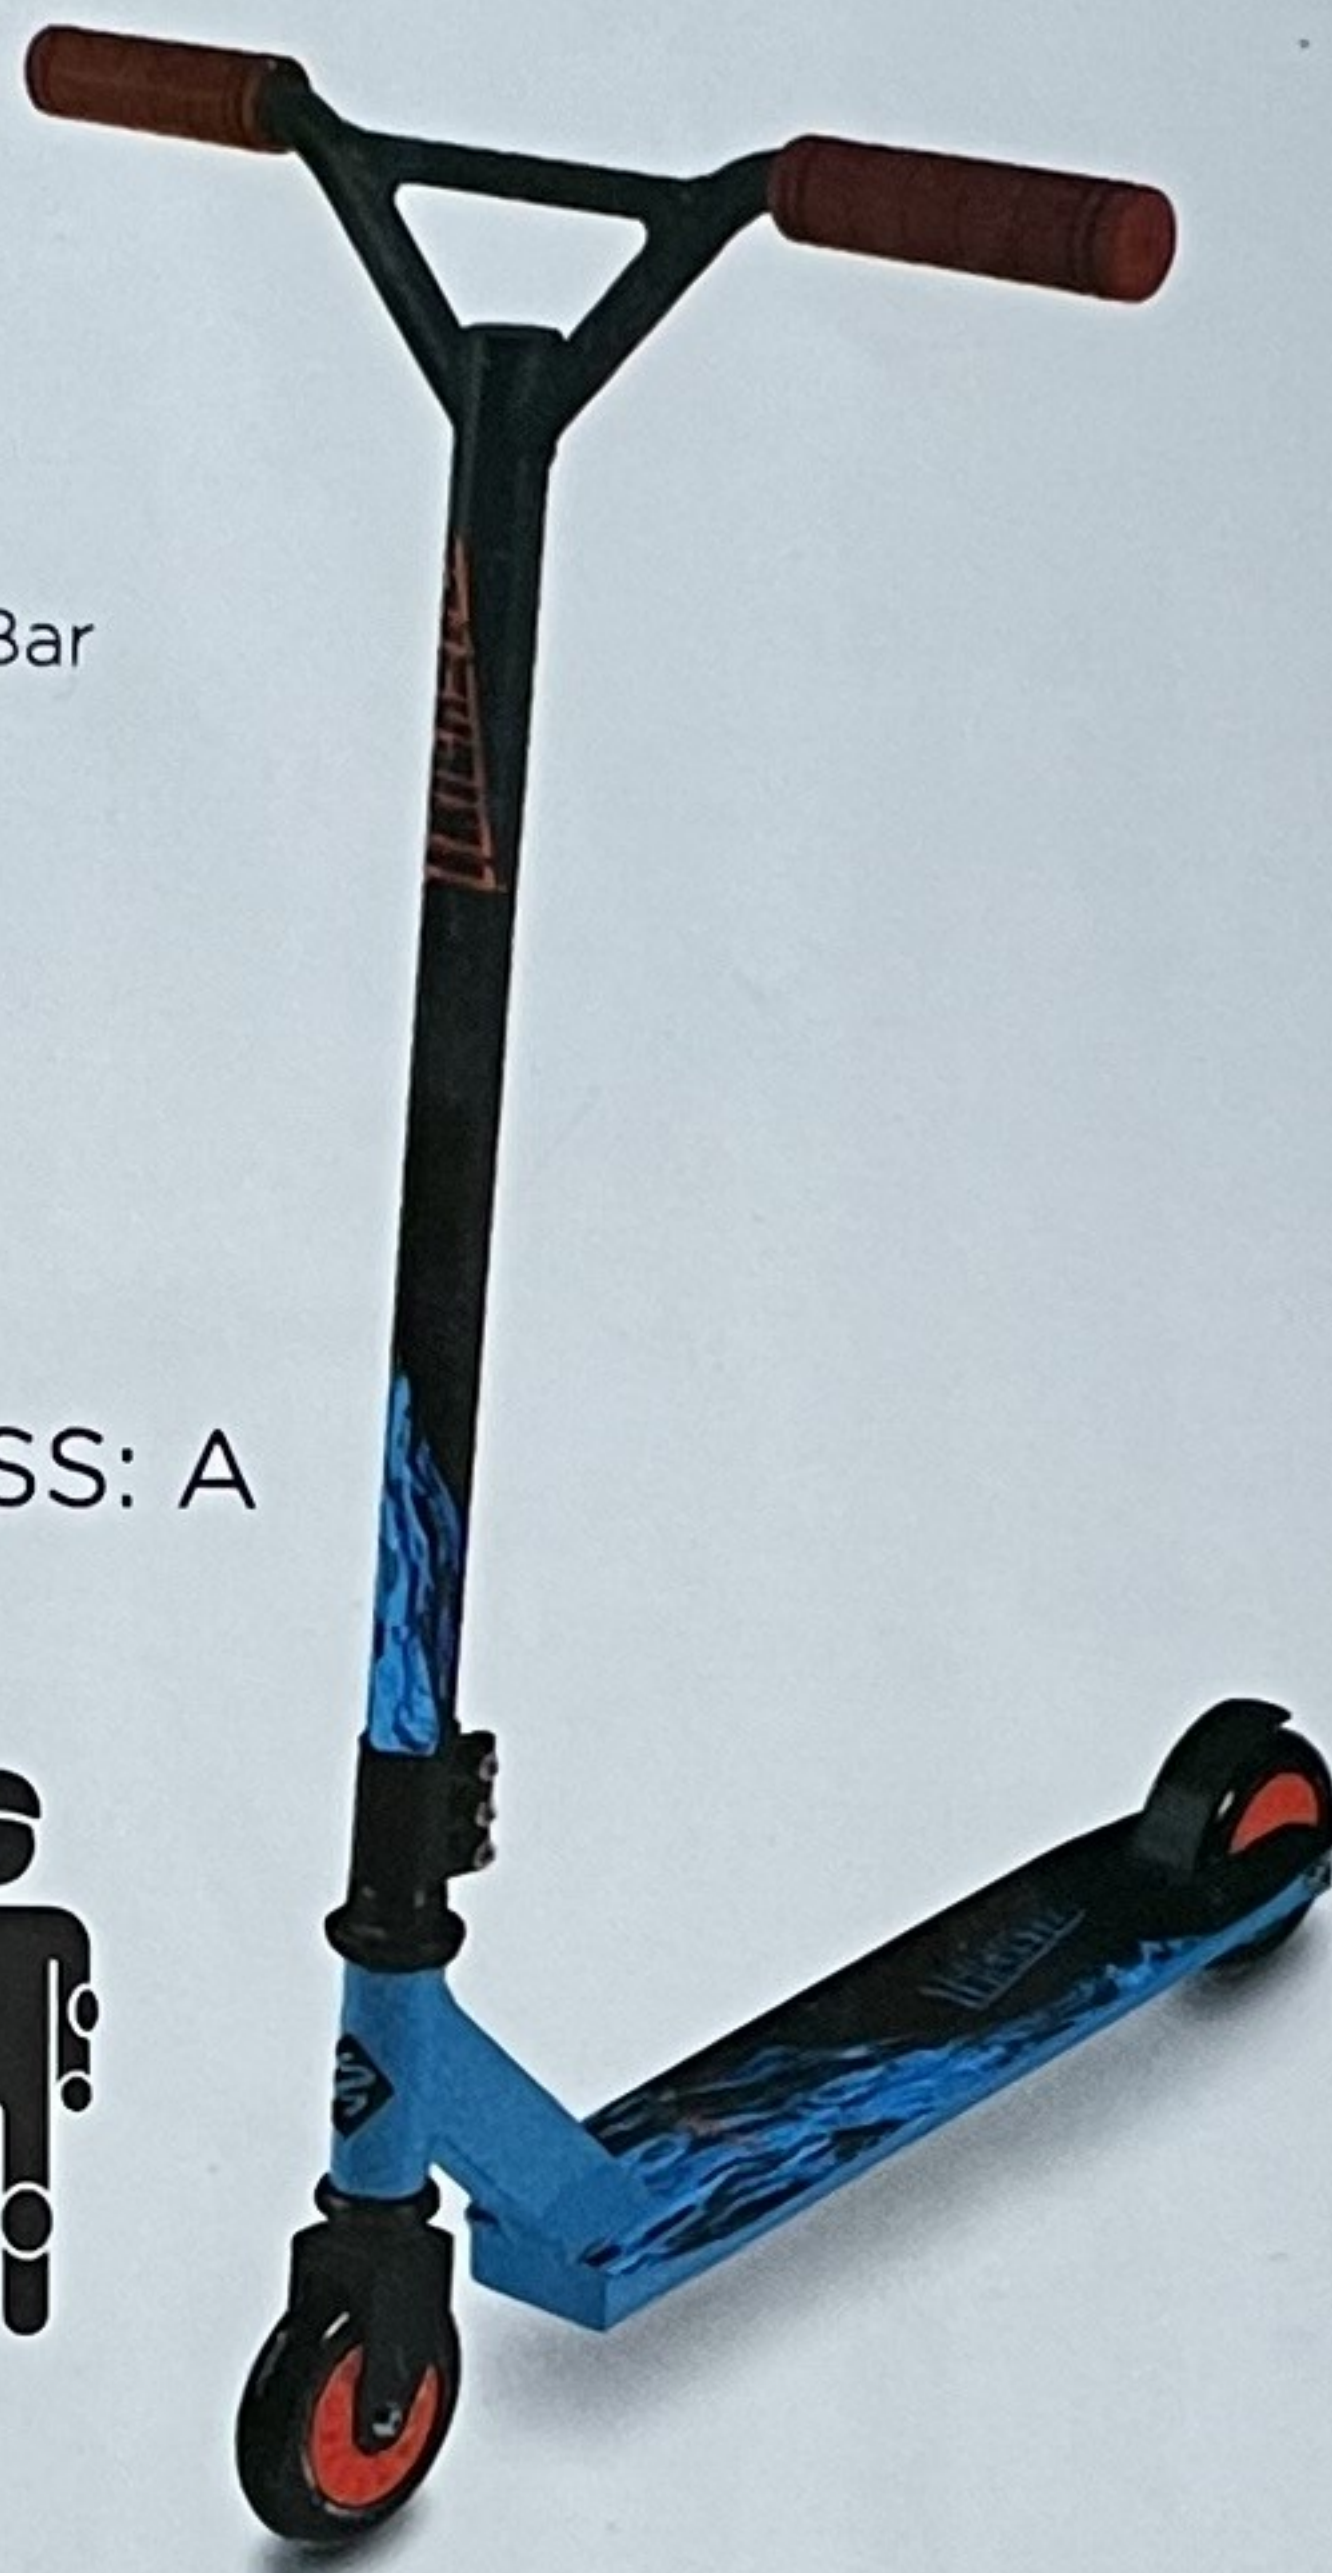

STREETSURFING.COM

TRICKSTER Glaciar

CE

Quantity: 1

SPECS

- 400mm width reinforced Y-Bar
- Heavy-duty brake
- Reinforced aluminium deck with grip tape
- TPR rubber grips
- ABEC-5 bearings

EN14619: 2019 CLASS: A
APPROVED

+5
MAX
100kg/220lbs