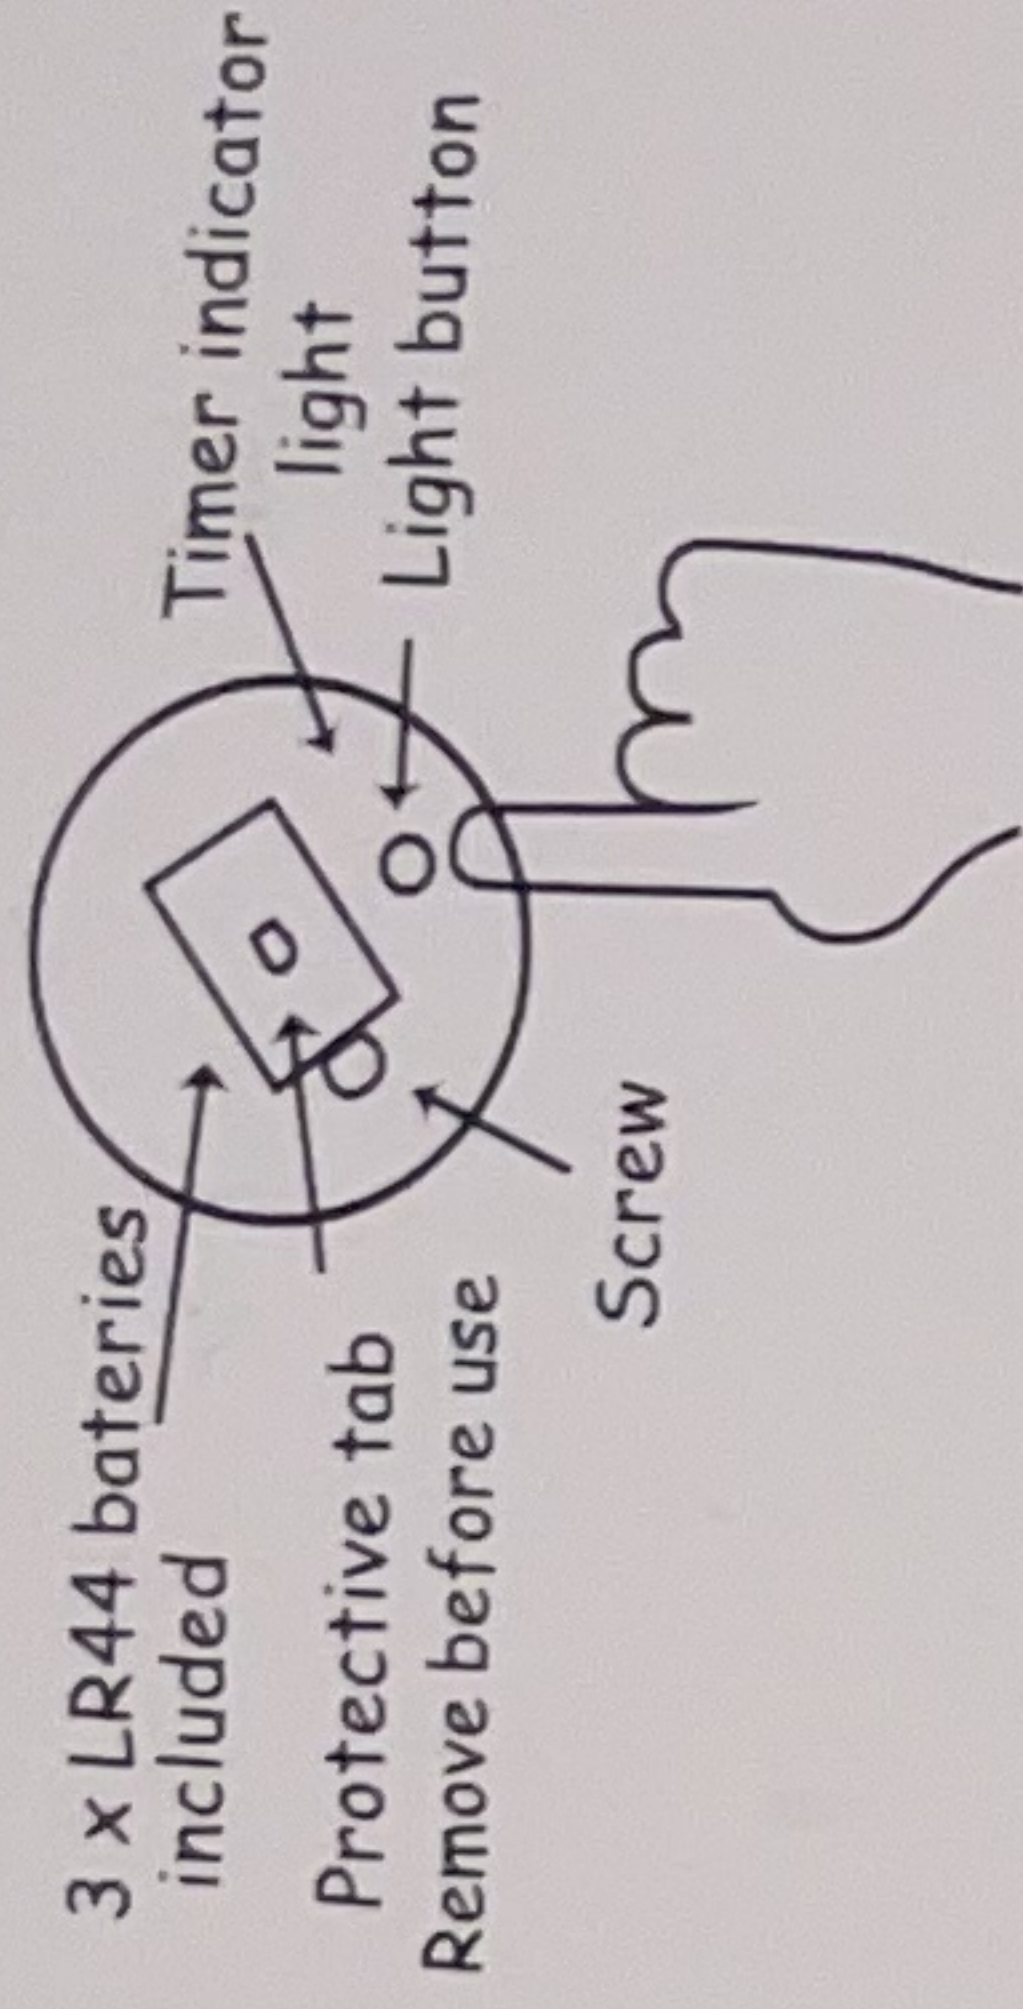

Battery powered LED lamp made from BPA and phthalate free PVC.

### USAGE INSTRUCTIONS

Light on/off/timer & batteries  
Situatued under the lighte

#### Timer OFF mode

Hold light button down for 3 seconds.

The timer indicator light will turn off.

Lampe a plies LED a base de BPA et de PVC sans phthalate.  
Fonctionne sur piles 3XLR44/AG13(incluses).

Bouton Marche/Arret sous le dessous.