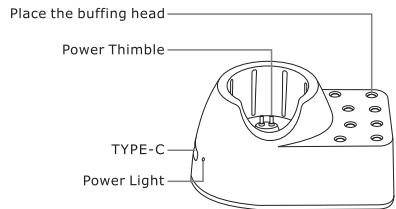

Operation instructions