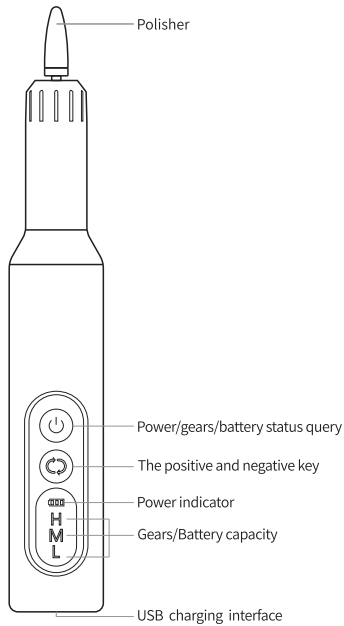

## Operation instructions

## The features of product

1. The appearance design is beautiful and convenient to carry and go out.
2. Changeable universal polisher, which can meet different demands for the manicure.
3. The adjustable positive and negative rotation, 3 gears speed adjustment, LCD gears indicator.
4. Double TYPE-C interface design for chassis and fuselage, convenient and convenient.
5. Adopt a high-performance lithium battery, and USB charging indicator.
6. The function of battery status query.

## Product parameter

Product name	Nail Instrument	Product model	M3
Charging voltage	DC5V	Working voltage	DC3.7V
Max power	<0.5W	Rotation speed	15000.RPM
Battery capacity	500mAh	Charging time	2H
Operating time	About 2H	Suitable polisher	2.35mm
The net weight of product	82g	The dimension of product	130*23*23mm
		Base dimension	60*37*30mm