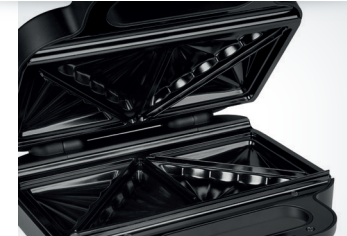

Baking surface of 22 x 11 cm