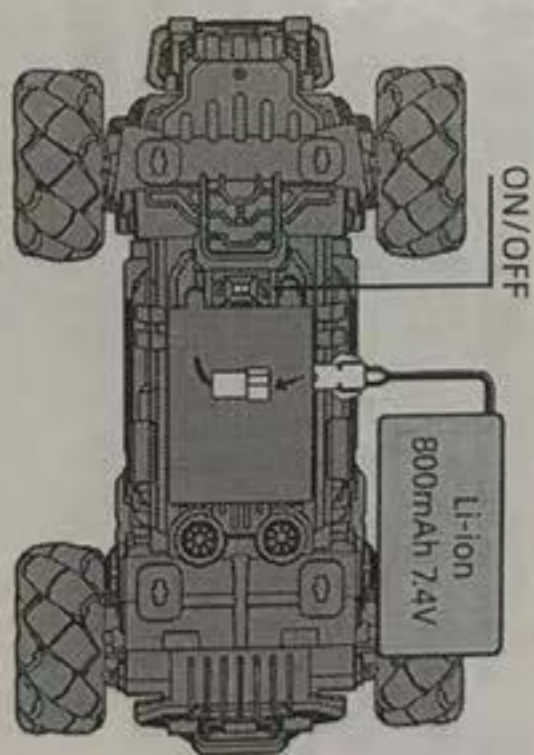

**BATTERY SAFETY INFORMATION:**

1. Car use 1x7.4V rechargeable batteries, remote control with 2x1.5V "AA" non-rechargeable battery.
2. Non-rechargeable batteries are not to be recharged.
3. Rechargeable batteries are to be removed from the toy before being charged (if removable).
4. Rechargeable batteries are only to be charged under adult supervision (if removable).
5. Different types of batteries or new and used batteries are not to be mixed.
6. Only batteries of the same or equivalent type as recommended are to be used.
7. Batteries are to be inserted with the correct polarity.
8. Exhausted batteries are to be removed from the toy.
9. The supply terminals are not to be short-circuited. Toy appliances in use successfully check the process, you should periodically check the wires, plugs. Shell and other parts for damage, found damage should discontinue use until the repair is intact.

**R/C BATTERY DESCRIPTION**

Open the battery cover on the remote control, use 2x1.5V "AA" batteries (not included), mount the remote control button correctly into the battery, and avoid danger!

**DIRT BIKE BATTERY DESCRIPTION**