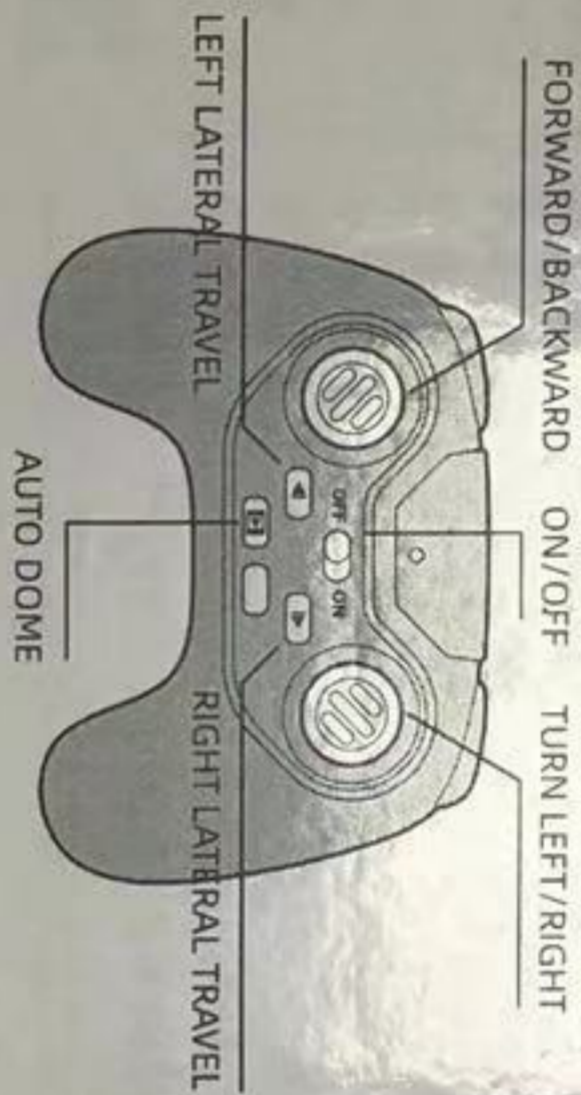

**BATTERY SAFETY INFORMATION:**

1. Car use 1x7.4V rechargeable batteries, remote control with 2x1.5V "AA" non-rechargeable battery.
2. Non-rechargeable batteries are not to be recharged.
3. Rechargeable batteries are to be removed from the toy before being charged (if removable).
4. Rechargeable batteries are only to be charged under adult supervision (if removable).
5. Different types of batteries or new and used batteries are not to be mixed.
6. Only batteries of the same or equivalent type as recommended are to be used.
7. Batteries are to be inserted with the correct polarity.
8. Exhausted batteries are to be removed from the toy.
9. The supply terminals are not to be short-circuited. Toy appliances in use successfully check the process, you should periodically check the wires, plugs. Shell and other parts for damage, found damage should discontinue use until the repair is intact.

**R/C BATTERY DESCRIPTION**

Open the battery cover on the remote control, use 2x1.5V "AA" batteries (not included), mount the remote control button correctly into the battery, and avoid danger!

**DIRT BIKE BATTERY DESCRIPTION**