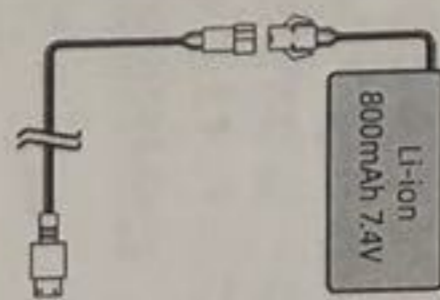

**R/C BATTERY DESCRIPTION**

Open the battery cover on the remote control, use 2x1.5V "AA" batteries (not included), mount the remote control button correctly into the battery, and avoid danger!

**DIRT BIKE BATTERY DESCRIPTION**

USE 1x7.4V BATTERY PACK (INCLUDED)  
OPEN THE BATTERY COVER, REMOVE THE BATTERY PACK CONNECT CHARGE LINE

USB charging cable USB charging cable, please connect computer USB port or other 5V output port.