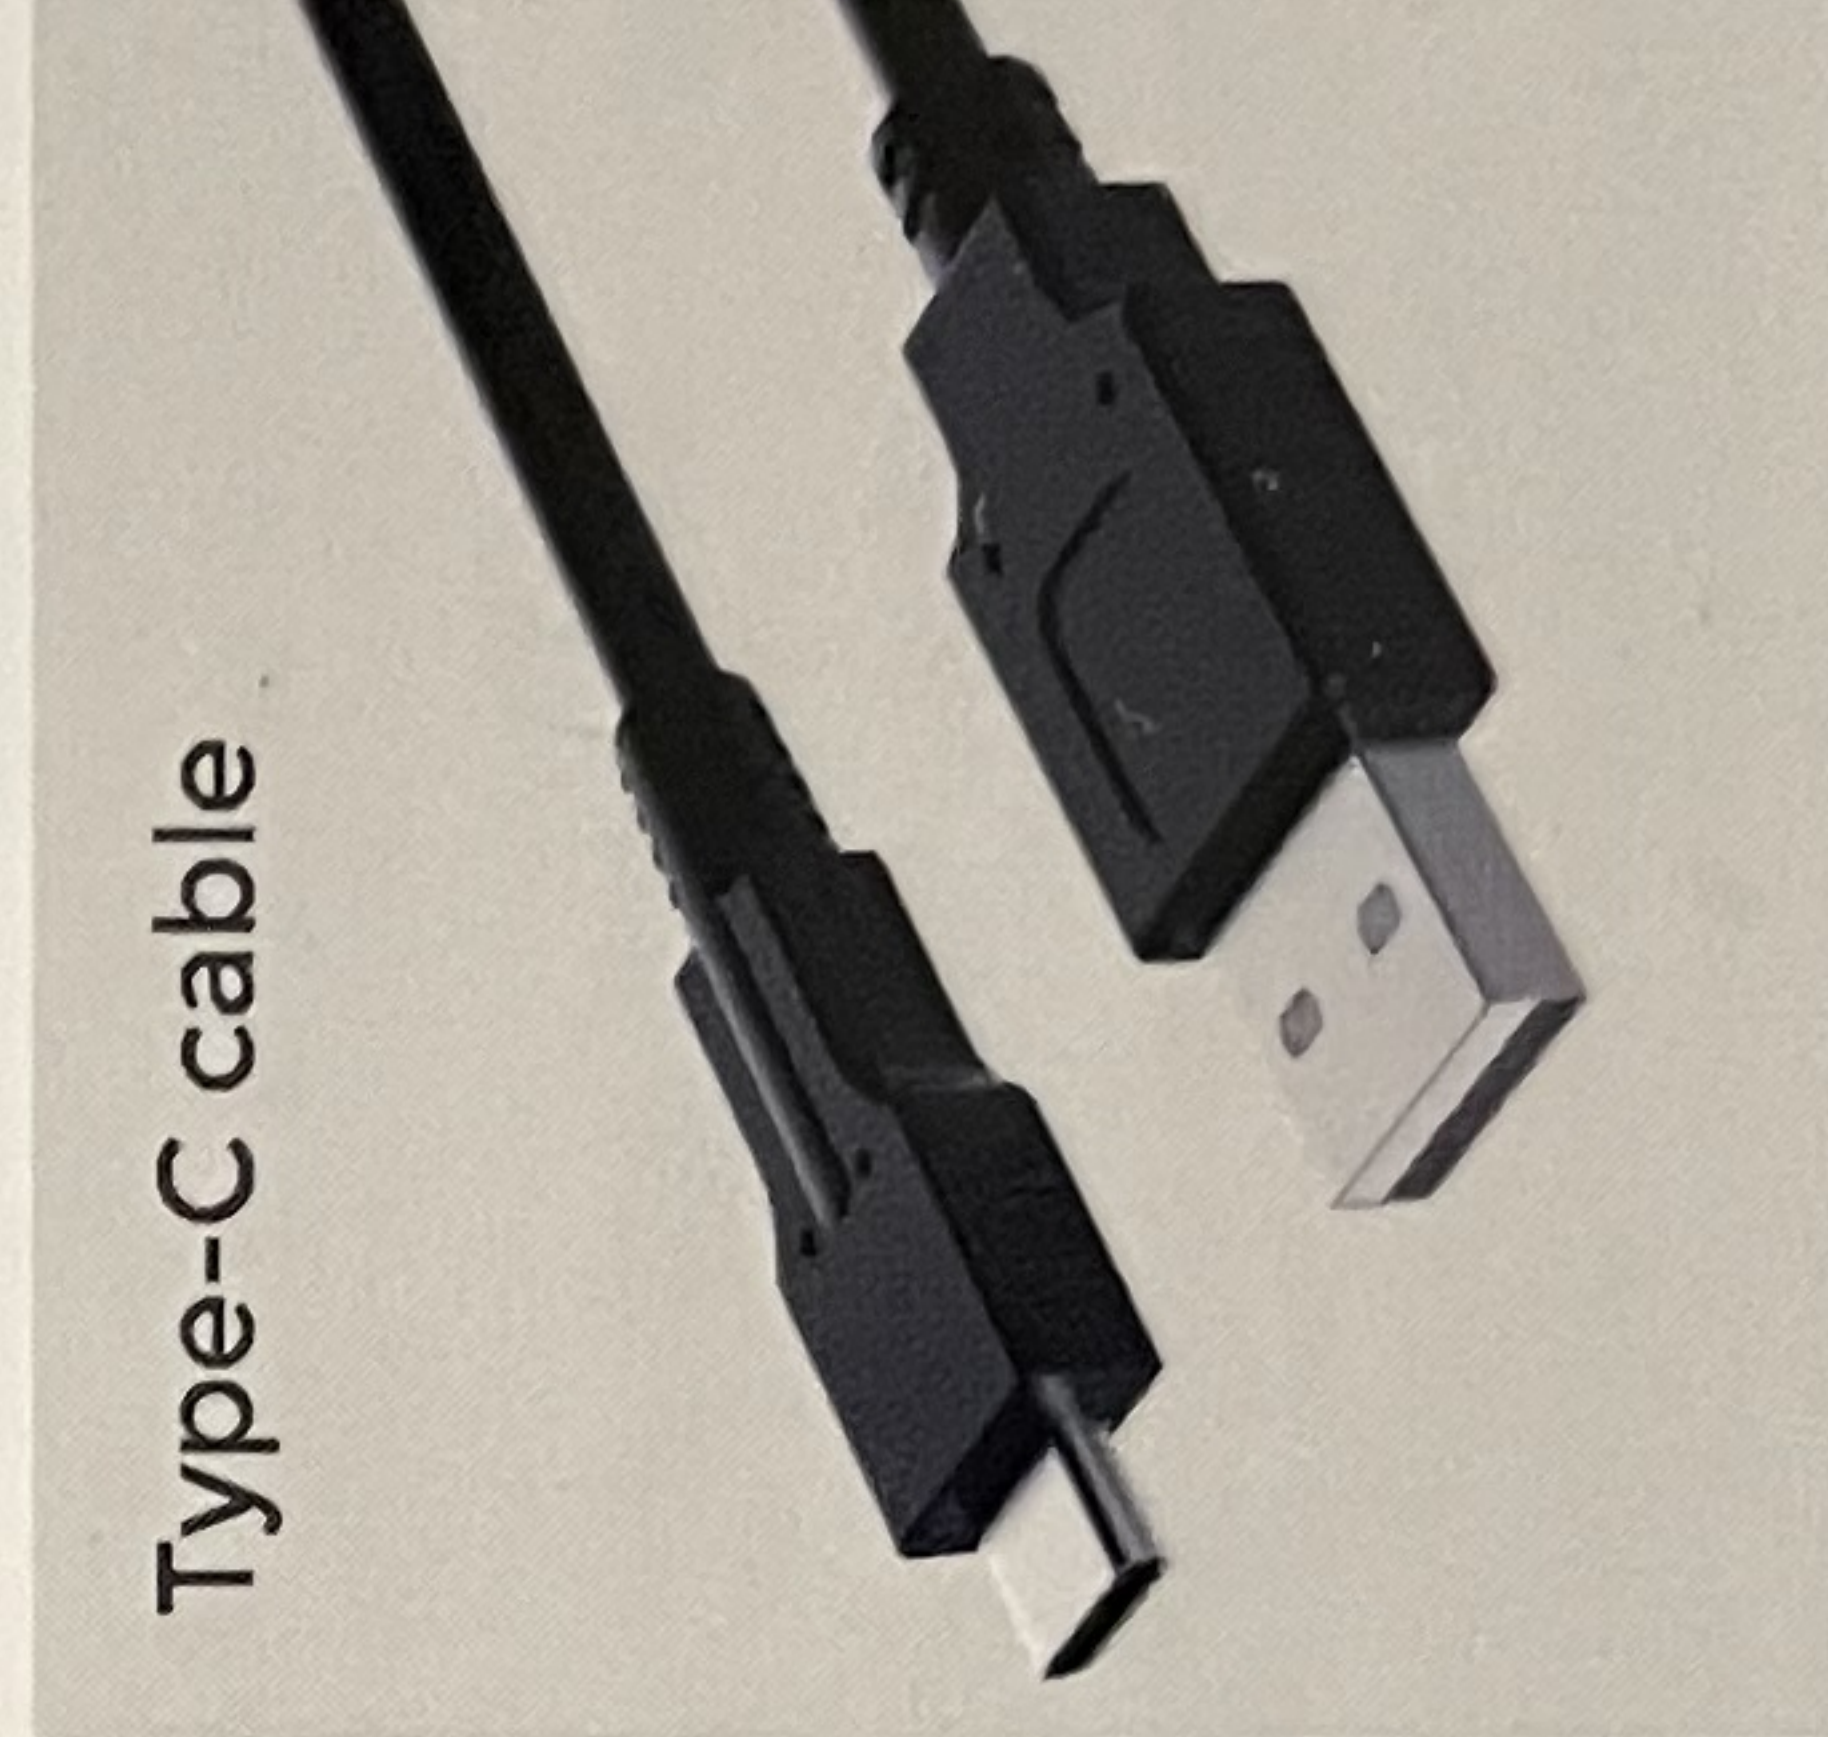

BEBONCOOL

CHARGING DOCK

For P-5

Specifications:

Product size	60x36x148mm
Package size	85x44x158mm

Model No.: W22

Made In China