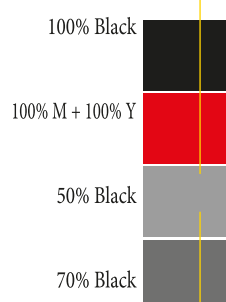

CALIBER

CALIBER

Bluetooth®
- Aux-in
- SD-card reader
- USB playback

With
Built-in rechargeable battery
(up to 6 hours)

- Dimensions:
Ø116,6 mm x 250 mm

Bluetooth

HPG 407BT

PORTABLE BLUETOOTH® SPEAKER WITH
FM TUNER AND BUILT-IN BATTERY

CALIBER

Wireless Bluetooth® technology
(Up to 10m range - Bluetooth v2.1 + EDR)

LED indicator
9W + 2.1 high power stereo sound
(2x 2W/2.4 Ohm horns + 1x 5W/4 Ohm subwoofer)
Built-in rechargeable battery (up to 6 hours)

Buttons for: previous/next, play/pause,
mode and volume

Compatible with Bluetooth smartphones,
tablets, pc's and notebooks

Charged by 5V USB (1.2m USB-to-Mini USB cable incl.)
Size: Ø116,6 mm x 250 mm

CALIBEREUROPE.COM
CALIBER EUROPE BV • Kortakker 10 • 4264 AE Ven • The Netherlands

CALIBER