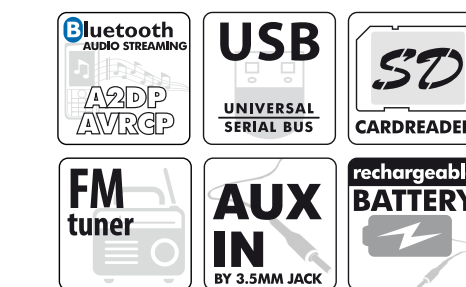

CALIBER

CALIBER

Bluetooth®
- Aux-in
- SD-card reader
- USB playback

With
Built-in rechargeable battery
(up to 6 hours)

- Dimensions:
Ø116,6 mm x 250 mm

Bluetooth

HPG 407BT

PORTABLE BLUETOOTH® SPEAKER WITH
FM TUNER AND BUILT-IN BATTERY

CALIBER

Wireless Bluetooth® technology
(Up to 10m range - Bluetooth v2.1 + EDR)

LED indicator
9W + 2.1 high power stereo sound
(2x 2W/2.4 Ohm horns + 1x 5W/4 Ohm subwoofer)
Built-in rechargeable battery (up to 6 hours)

Buttons for: previous/next, play/pause,
mode and volume

Compatible with Bluetooth smartphones,
tablets, pc's and notebooks

Charged by 5V USB (1.2m USB-to-Mini USB cable incl.)
Size: Ø116,6 mm x 250 mm

CALIBEREUROPE.COM
CALIBER EUROPE BV • Kortakker 10 • 4264 AE Ven • The Netherlands

CALIBER