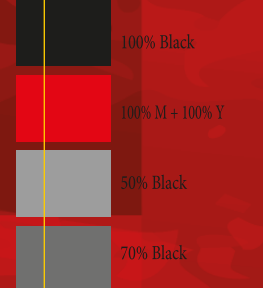

CALIBER

- Compatible with Bluetooth smartphones, tablets, pc's and notebooks

GENUINE RETRO LOOK

HFG 311BT
PORTABLE RETRO BLUETOOTH® SPEAKER
WITH AUX INPUT AND BUILT-IN BATTERY

WWW.CALIBEREUROPE.COM

CALIBER EUROPE BV • Kortakker 10 • 4264 AE Veen • The Netherlands • Tel: +31 416-699 000

CALIBER

Wireless Bluetooth® technology
• Up to 10m range
• Bluetooth v5.0

With 60 WATT
High power sound
• Size: 263mm x 150mm x 155mm

Bluetooth

GENUINE RETRO LOOK

CALIBER

Wireless Bluetooth® technology
• Up to 10m range
• Bluetooth v5.0

With 60 WATT
High power sound
• Size: 260mm x 150mm x 155mm

Bluetooth

GENUINE RETRO LOOK

HFG 311BT
PORTABLE RETRO BLUETOOTH® SPEAKER WITH AUX INPUT AND BUILT-IN BATTERY

Bluetooth