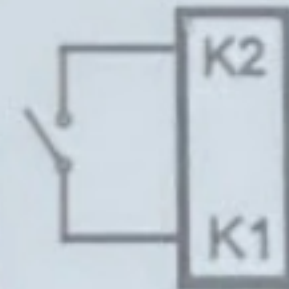

ME 81H.31WIFI

AC230V I_{max}3A

CE

3A

N

L

NC NO

Dry Contact

IP20

1 2 3 4