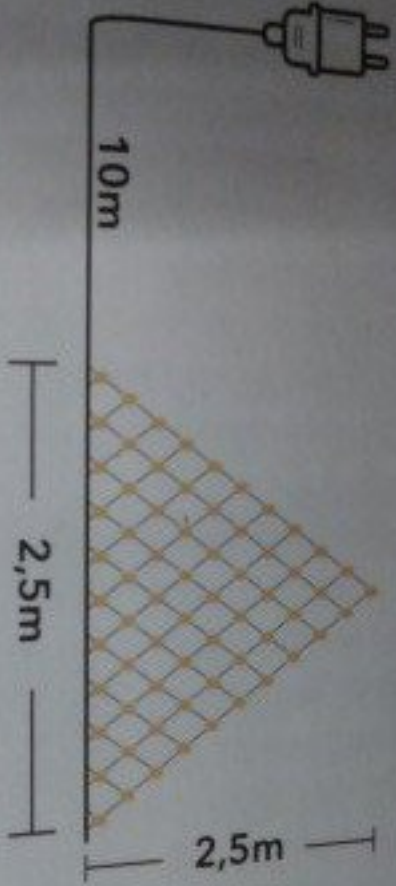

destroyed. Do not connect the chain to the supply while it is in the packing. The lamp
for continuously switched on; 2. "TIMER" for switching the light on/off automatically

Transformator - Transformator
Transformator - Transformator
IP44