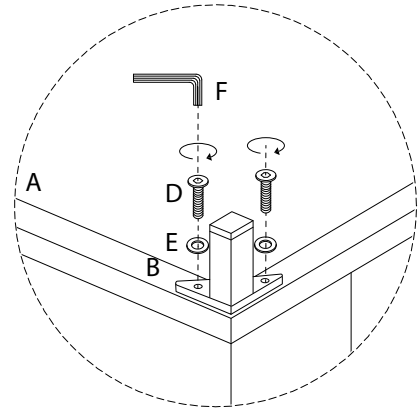

An icon showing an L-shaped metal bracket inside a circle, and a power drill with a diagonal line through it, indicating that a power drill should not be used for assembly.	A warning triangle icon with an exclamation mark inside.	A clock icon showing the time as approximately 1:50.
An icon showing a rectangular cushion on a textured mat inside a circle, and a screwdriver with a diagonal line through it, indicating that a screwdriver should not be used for assembly.	A warning triangle icon with an exclamation mark inside.	An icon of a person standing.

15'

2

<p>A</p>  <p>x 1</p>	<p>B</p>  <p>x 4</p>	<p>C</p>  <p>x 2</p>
---	---	---

<p>D</p>  <p>x 12</p>	<p>E</p>  <p>x 12</p>	<p>F</p>  <p>x 1</p>
--	--	---

1

2