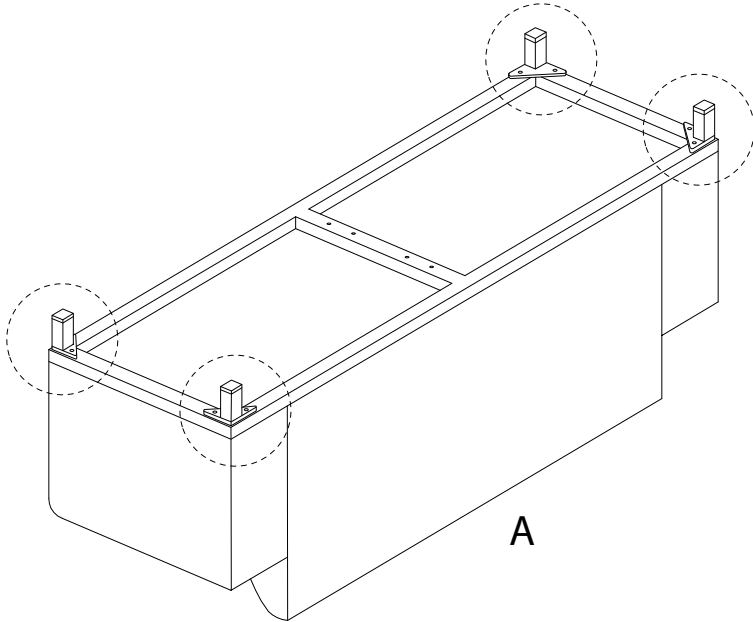

An icon showing an L-shaped metal bracket inside a circle, and a power drill with a diagonal line through it, indicating that a power drill should not be used for assembly.	A warning triangle icon with an exclamation mark inside.	A clock icon showing the time as approximately 1:50.
An icon showing a rectangular cushion on a textured mat inside a circle, and a screwdriver with a diagonal line through it, indicating that a screwdriver should not be used for assembly.	A warning triangle icon with an exclamation mark inside.	An icon of a person standing.

15'

2

<p>A</p>  <p>x 1</p>	<p>B</p>  <p>x 4</p>	<p>C</p>  <p>x 2</p>
---	---	---

<p>D</p>  <p>x 12</p>	<p>E</p>  <p>x 12</p>	<p>F</p>  <p>x 1</p>
--	--	---

1

2