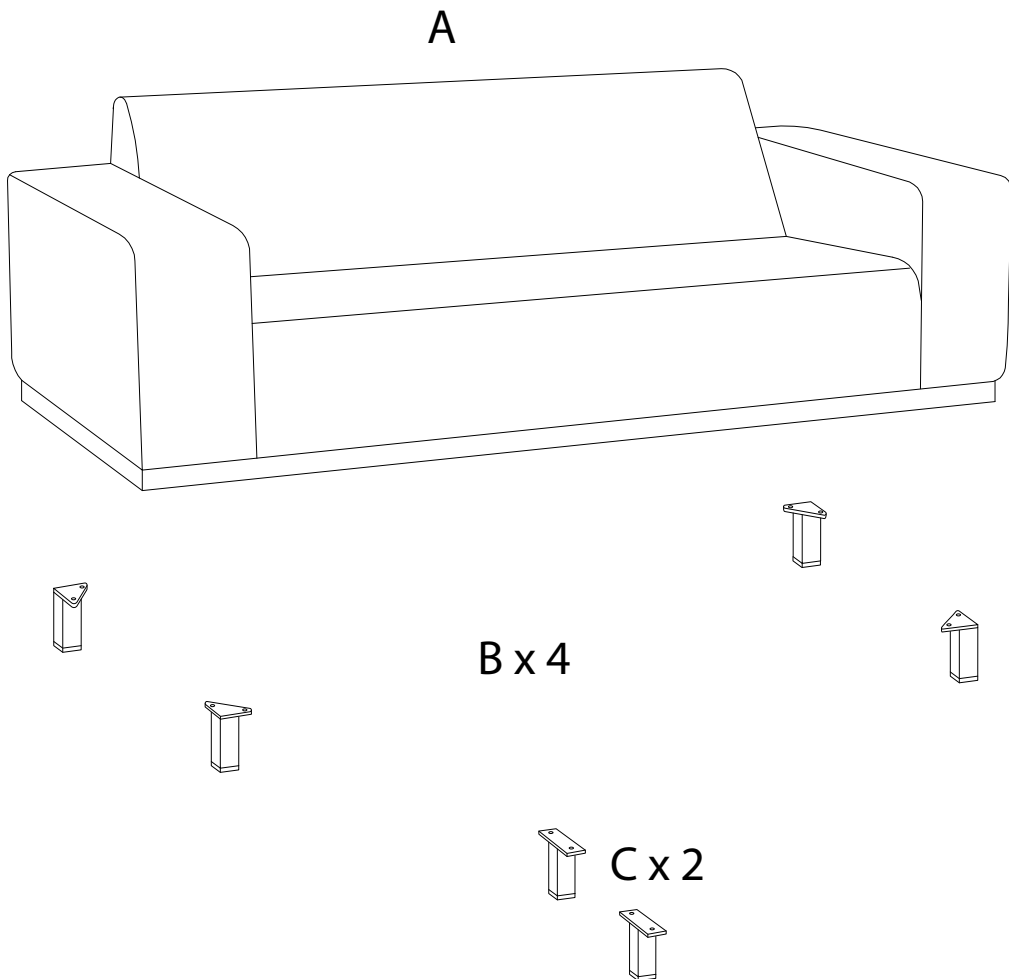

An icon showing an L-shaped metal bracket inside a circle, and a power drill with a diagonal line through it, indicating that a power drill should not be used for assembly.	A warning triangle icon with an exclamation mark inside.	A clock icon showing the time as approximately 1:50.
An icon showing a rectangular cushion on a textured mat inside a circle, and a screwdriver with a diagonal line through it, indicating that a screwdriver should not be used for assembly.	A warning triangle icon with an exclamation mark inside.	An icon of a person standing.

15'

2

<p>A</p>  <p>x 1</p>	<p>B</p>  <p>x 4</p>	<p>C</p>  <p>x 2</p>
---	---	---

<p>D</p>  <p>x 12</p>	<p>E</p>  <p>x 12</p>	<p>F</p>  <p>x 1</p>
--	--	---

1

2