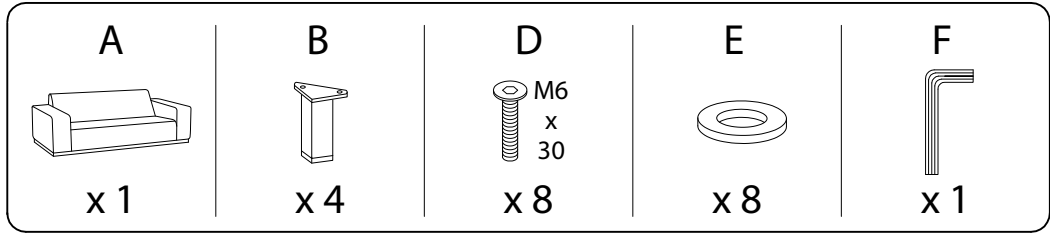

An icon showing an L-shaped metal bracket inside a circle, and a power drill with a diagonal line through it, indicating that a power drill should not be used for assembly.	A warning triangle icon with an exclamation mark inside.	A clock icon showing the time as approximately 1:50.
An icon showing a rectangular cushion on a textured mat inside a circle, and a screwdriver with a diagonal line through it, indicating that a screwdriver should not be used for assembly.	A warning triangle icon with an exclamation mark inside.	An icon of a person standing.

15'

2

<p>A</p>  <p>x 1</p>	<p>B</p>  <p>x 4</p>	<p>C</p>  <p>x 2</p>
---	---	---

<p>D</p>  <p>x 12</p>	<p>E</p>  <p>x 12</p>	<p>F</p>  <p>x 1</p>
--	--	---

1

2