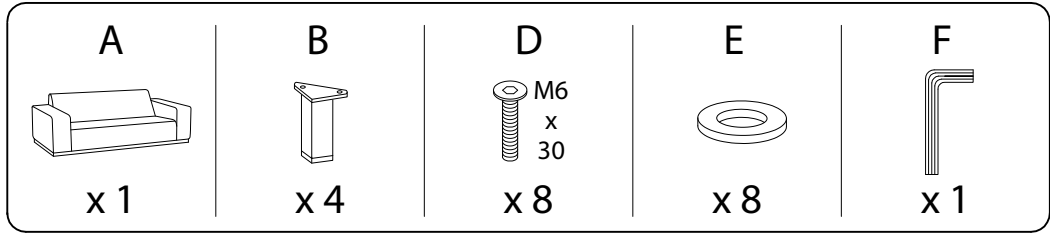

An L-shaped metal bracket is shown inside a circle. To its right is a power drill with a diagonal line through it, indicating it should not be used.	A warning triangle containing an exclamation mark.	A simple clock face showing approximately 1:50.
A rectangular cushion is shown inside a circle, resting on a textured surface. To its right is a screwdriver with a diagonal line through it, indicating it should not be used.	A warning triangle containing an exclamation mark.	A simple icon of a person standing.

15'

2

1

2