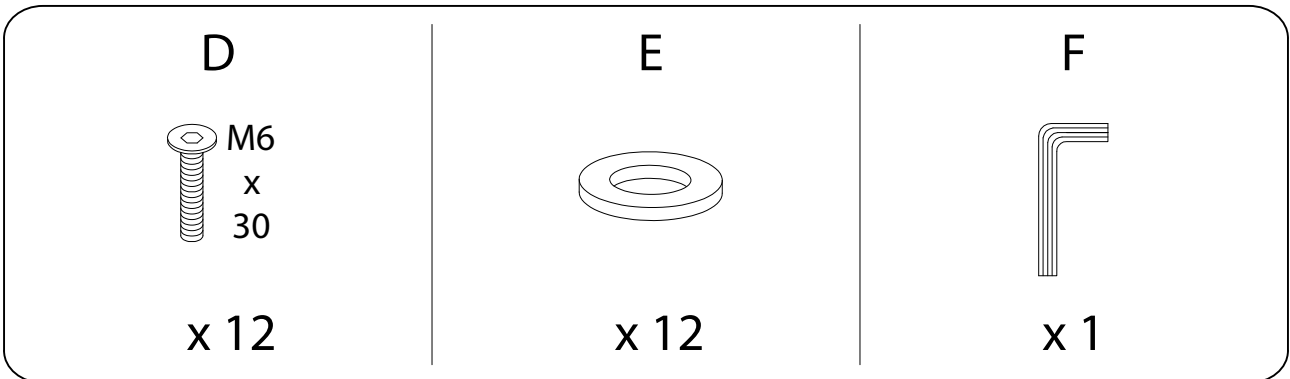

An L-shaped metal bracket is shown inside a circle. To its right is a power drill with a diagonal line through it, indicating it should not be used.	A warning triangle containing an exclamation mark.	A simple clock face showing approximately 1:50.
A rectangular cushion is shown inside a circle, resting on a textured surface. To its right is a screwdriver with a diagonal line through it, indicating it should not be used.	A warning triangle containing an exclamation mark.	A simple icon of a person standing.

15'

2

1

2