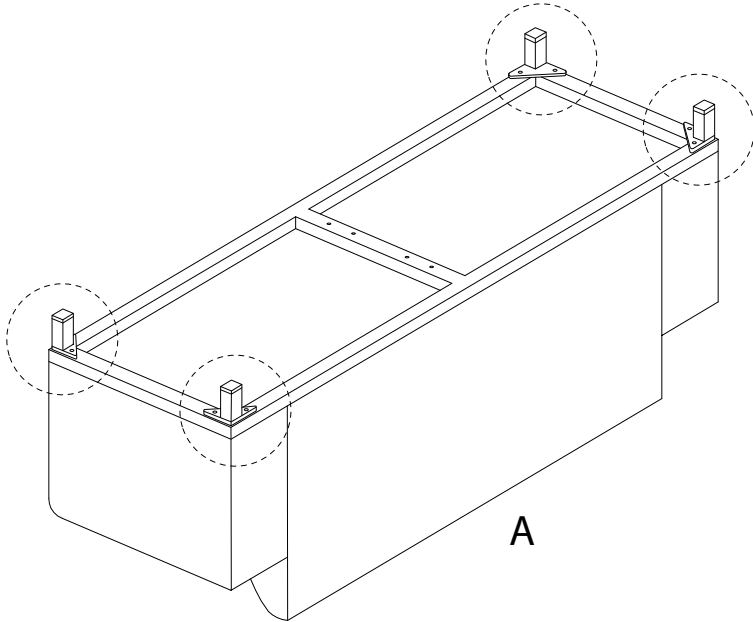

An L-shaped metal bracket is shown inside a circle. To its right is a power drill with a diagonal line through it, indicating it should not be used.	A warning triangle containing an exclamation mark.	A simple clock face showing approximately 1:50.
A rectangular cushion is shown inside a circle, resting on a textured surface. To its right is a screwdriver with a diagonal line through it, indicating it should not be used.	A warning triangle containing an exclamation mark.	A simple icon of a person standing.

15'

2

1

2