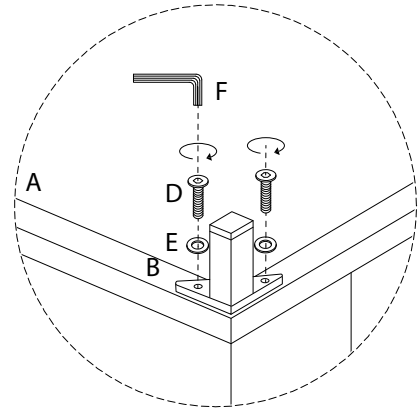

An L-shaped metal bracket is shown inside a circle. To its right is a power drill with a diagonal line through it, indicating it should not be used.	A warning triangle containing an exclamation mark.	A simple clock face showing approximately 1:50.
A rectangular cushion is shown inside a circle, resting on a textured surface. To its right is a screwdriver with a diagonal line through it, indicating it should not be used.	A warning triangle containing an exclamation mark.	A simple icon of a person standing.

15'

2

1

2