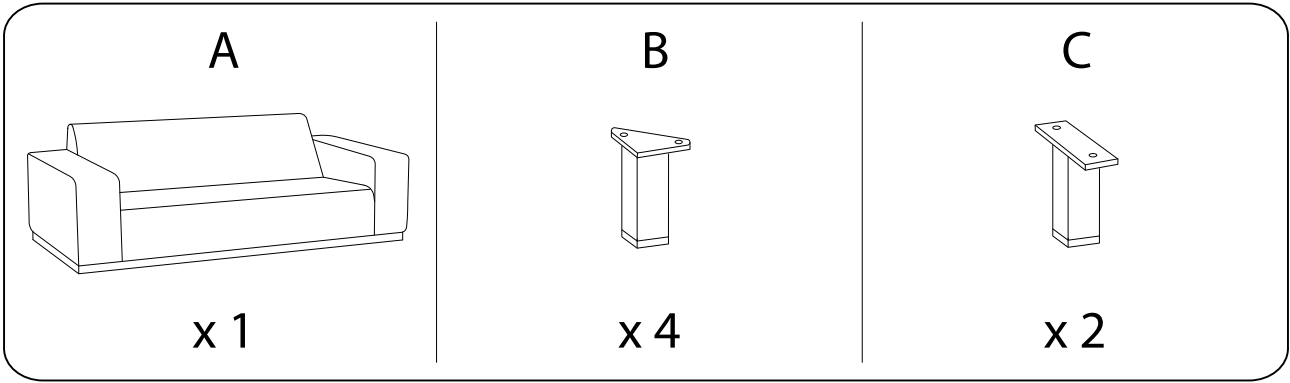

An L-shaped metal bracket is shown inside a circle. To its right is a power drill with a diagonal line through it, indicating it should not be used.	A warning triangle containing an exclamation mark.	A simple clock face showing approximately 1:50.
A rectangular cushion is shown inside a circle, resting on a textured surface. To its right is a screwdriver with a diagonal line through it, indicating it should not be used.	A warning triangle containing an exclamation mark.	A simple icon of a person standing.

15'

2

1

2