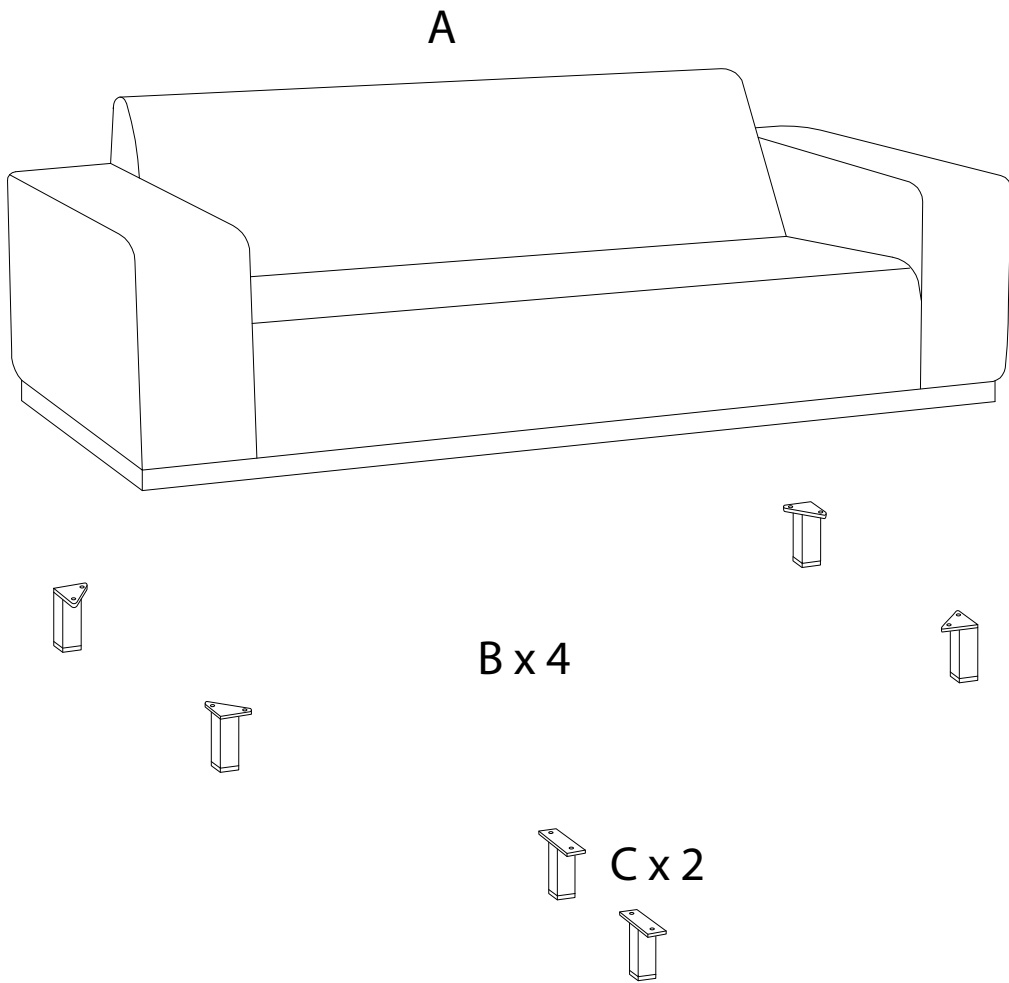

An L-shaped metal bracket is shown inside a circle. To its right is a power drill with a diagonal line through it, indicating it should not be used.	A warning triangle containing an exclamation mark.	A simple clock face showing approximately 1:50.
A rectangular cushion is shown inside a circle, resting on a textured surface. To its right is a screwdriver with a diagonal line through it, indicating it should not be used.	A warning triangle containing an exclamation mark.	A simple icon of a person standing.

15'

2

1

2