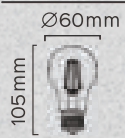

6.7*6.7*12.2cm

LED Filament A60
60W=4W 320LM E27

LED Filament A60
4WATT 320LUMEN

BEAM ANGLE 330°
60W=4WATT

E27
CRI>80

A60 E27 4W 320Lm 2200K
Clear Dimmable

02333

Re-order? Go to
www.luedd.com
and use article number 02333

320
LUMEN

60W=4WATT

220-240VOLT

>50000X

20000H