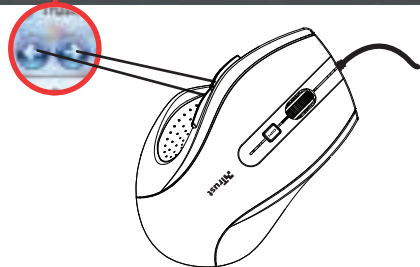

Quick Installation Guide

MaxTrack Mouse

17178

1

2

3

500 dpi
1000 dpi

4