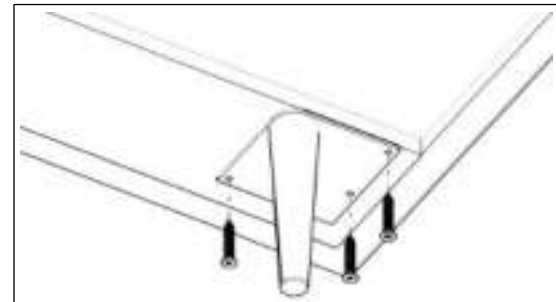

## JAEY 2,5 seater/1 seater

Leg x4

(5x30) x16