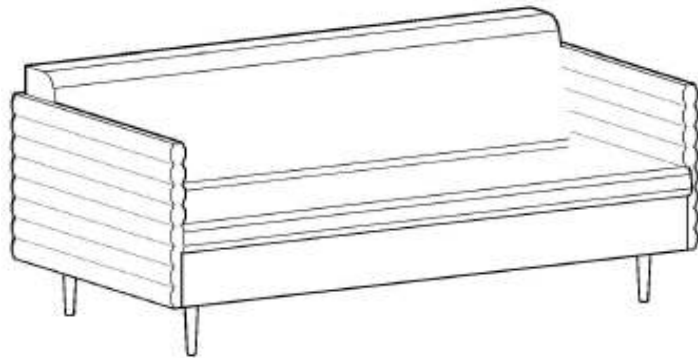

## JAEY 2,5 seater/1 seater

Leg x4

(5x30) x16