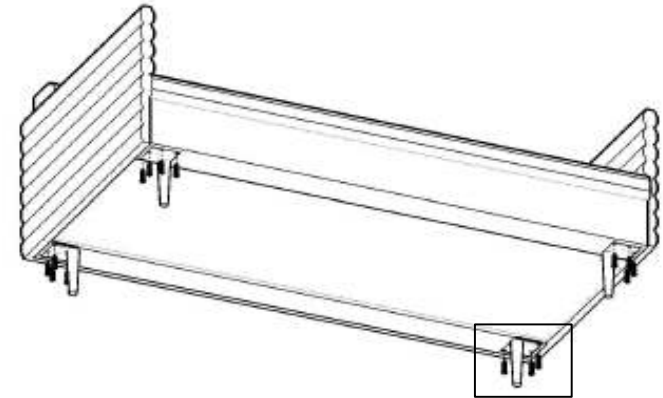

## JAEY 2,5 seater/1 seater

Leg x4

(5x30) x16