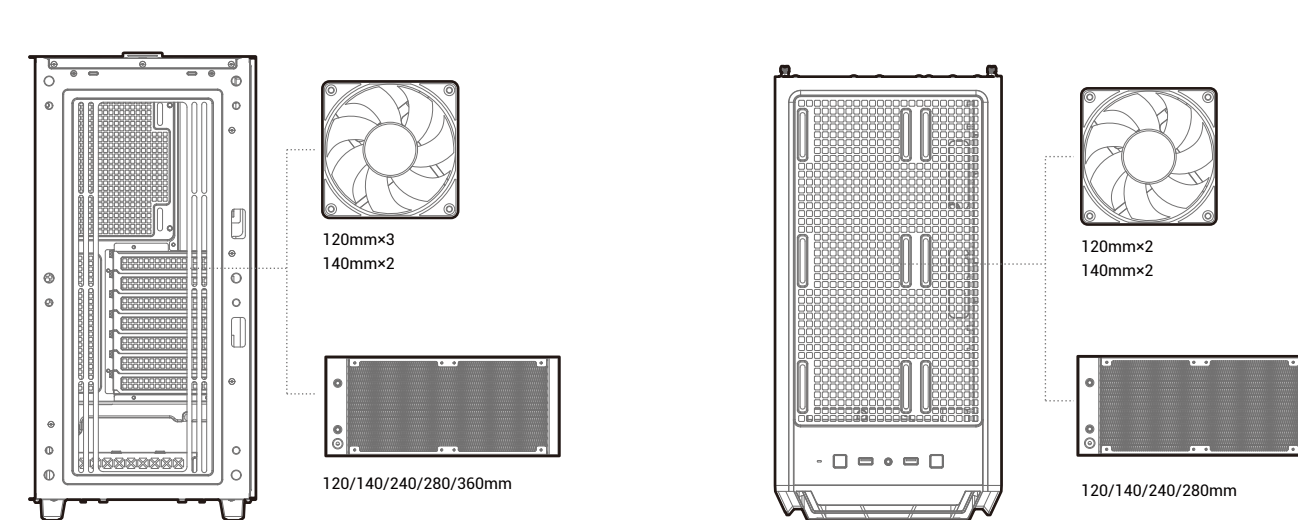

Removing the Side Panel