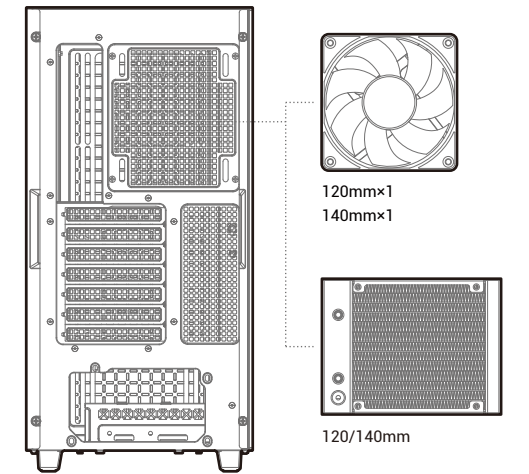

CG560 Series

Mid-Tower ATX Case

www.deepcool.com

Case Features

Case Specifications

Length: 452mm   Maximum GPU length: 380mm   Radiator compatibility: Front: 120/140/240/280/360mm   Fan locations: Front: 3x120/2x140mm
Width: 230mm   Maximum PSU length: 160mm   Top: 120/140/240/280mm   Top: 2x120/2x140mm
Height: 470mm   Maximum CPU cooler height: 175mm   Rear: 120/140mm   Rear: 1x120/1x140mm

Accessory Kit Contents

Specifications

Removing the Side Panel

Removing the Front Panel