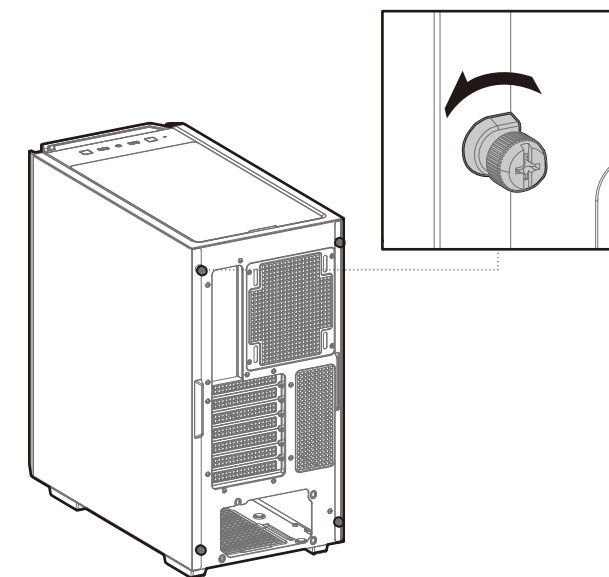

Removing the Side Panel