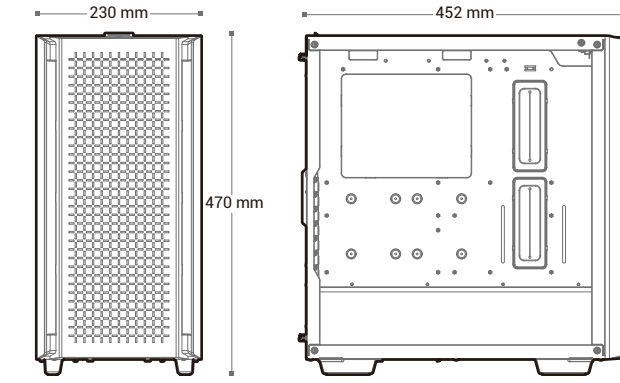

CG560 Series

Mid-Tower ATX Case

www.deepcool.com

Case Features

Case Specifications

Length: 452mm   Maximum GPU length: 380mm   Radiator compatibility: Front: 120/140/240/280/360mm   Fan locations: Front: 3x120/2x140mm
Width: 230mm   Maximum PSU length: 160mm   Top: 120/140/240/280mm   Top: 2x120/2x140mm
Height: 470mm   Maximum CPU cooler height: 175mm   Rear: 120/140mm   Rear: 1x120/1x140mm

Accessory Kit Contents

Specifications

Removing the Side Panel

Removing the Front Panel