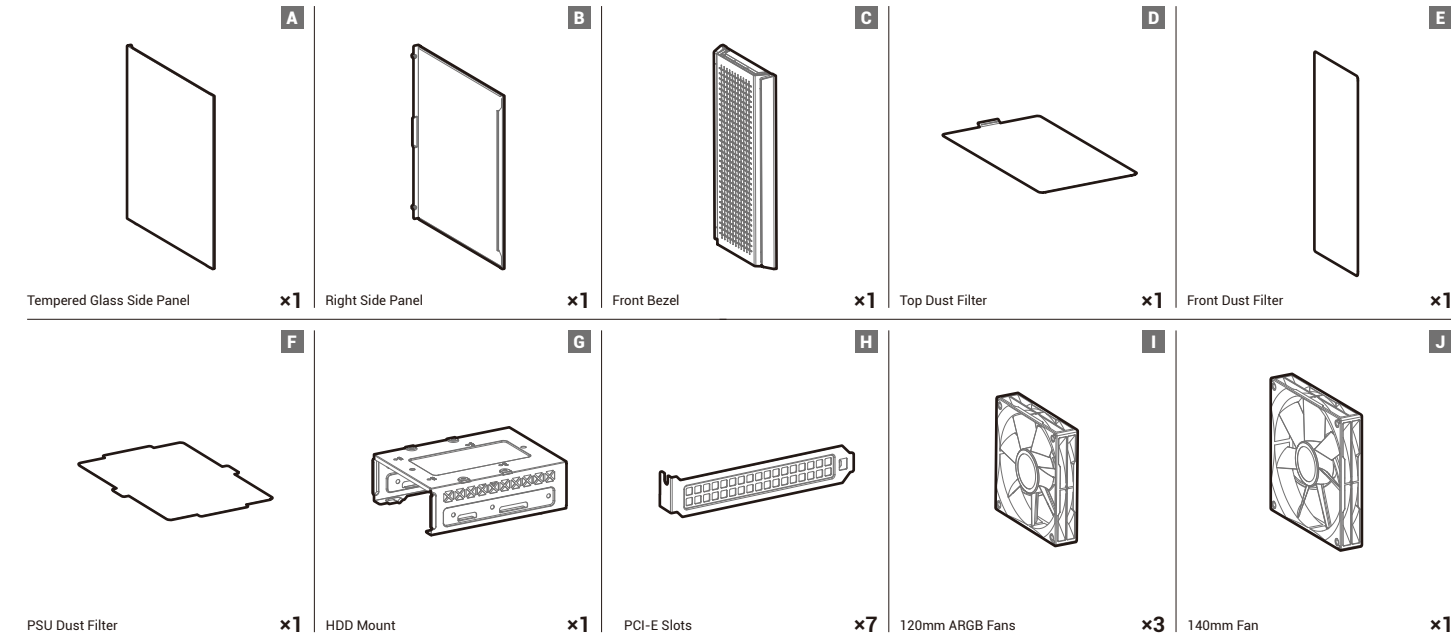

### Case Specifications

Length: 452mm    Maximum GPU length: 380mm    Radiator compatibility: Front: 120/140/240/280/360mm    Fan locations: Front: 3x120/2x140mm  
 Width: 230mm    Maximum PSU length: 160mm    Top: 120/140/240/280mm    Top: 2x120/2x140mm  
 Height: 470mm    Maximum CPU cooler height: 175mm    Rear: 120/140mm    Rear: 1x120/1x140mm