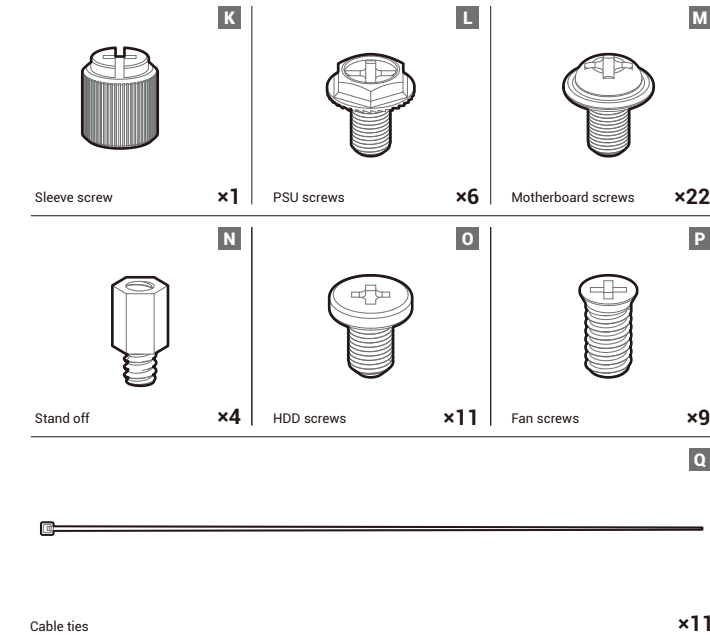

Accessory Kit Contents

Specifications