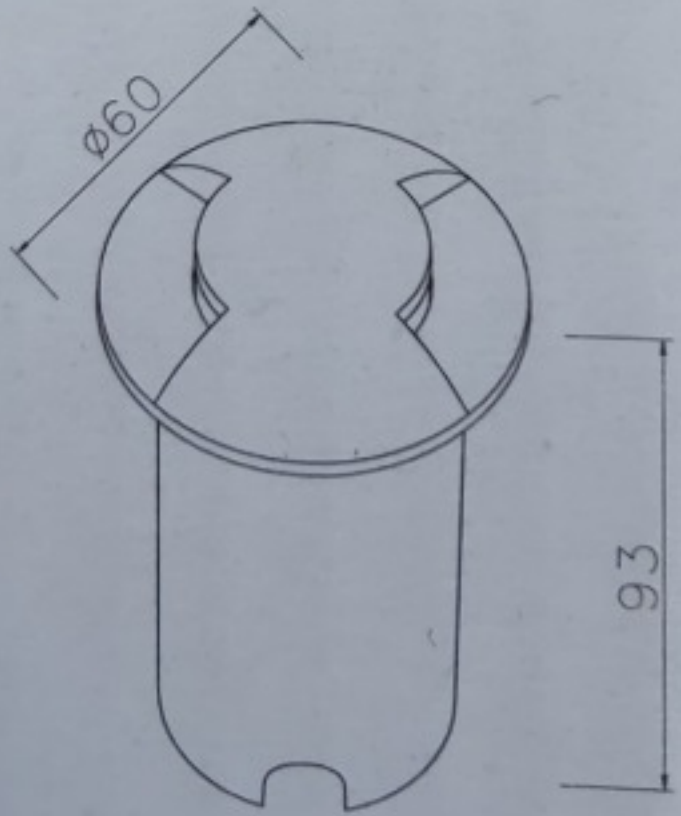

Input voltage:	DC 12V
Lumens:	<b>10LM</b>
Beam Angle:	90'D
Power:	1W
CRI:	>80
LED Color:	White 6400K
On/off:	15,000 times
Life span:	20,000 Hours
Material:	PC+AL
Body Color:	Black

RoHS

MADE IN CHINA