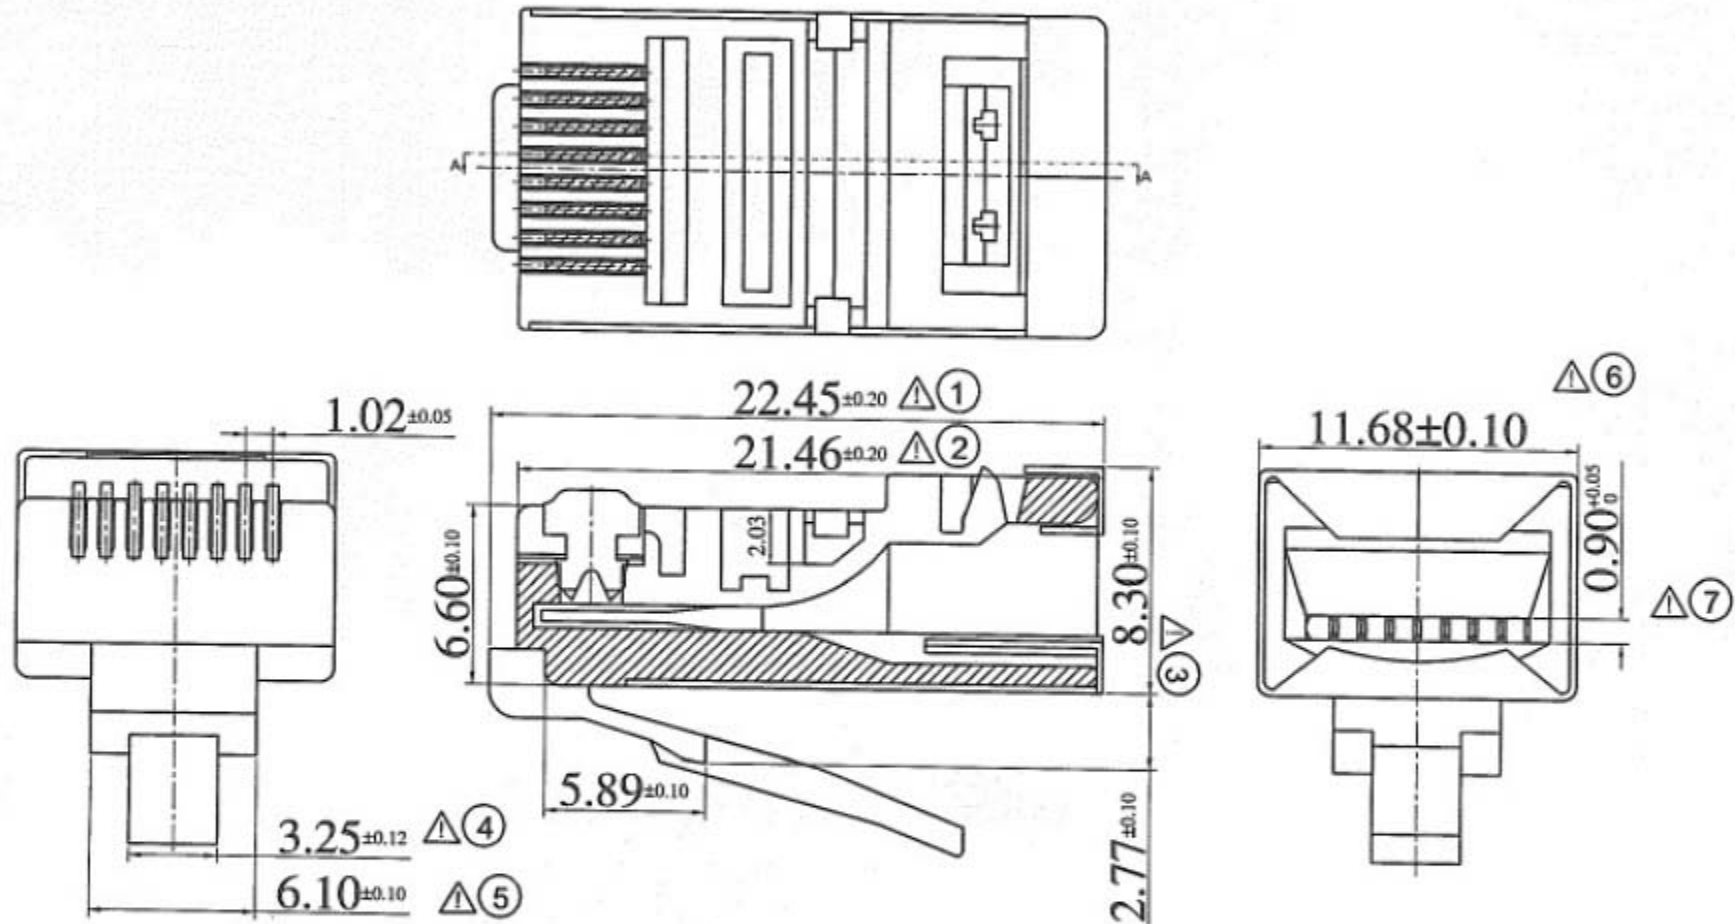

NOTE:
 1. ELECTRICAL TEST:
 <1> 100% OPEN SHORT & MISS WIRE TEST.

PINOUT			
P1(T568B)		P2(T568B)	WIRE
1	⌘	1	WHT/ORG
2	⌘	2	ORG
3	⌘	3	WHT/GRN
6	⌘	6	GRN
4	⌘	4	BLU
5	⌘	5	WHT/BLU
7	⌘	7	WHT/BRN
8	⌘	8	BRN
S	---	S	---

SECOMP

Part No.			
Description	CAT.5E S/FTP STR 26AWG 4P PVC YUS-06		
UNIT	mm	副處長	CHECKER
PAGE	1/1	20190806	DRAWER
Draw.No.		覃饒	LJW

CUSTOMER NAME
CUSTOMER Part No.

7	8	9	10
DATE	REV	DESCRIPTION	BY
2016.06.16	B/1	NEW	DMW