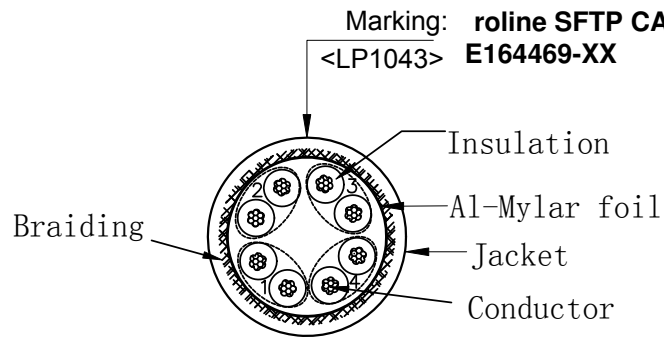

1	2	3	4	5	6	7	8	9	10
CUSTOMER NAME						DATE	REV	DESCRIPTION	BY
CUSTOMER Part No.						2019.08.09	A/0	NEW	LJW

Marking: **roline SFTP CAT.5E PATCH ISO/IEC 11801 & EN 50288 ▲ 26AWGX4P TYPE CMX(UL) c(UL) CMH**
 <LP1043> **E164469-XX**

Minimum Bending Radius: ≥47mm

Conductor	Bare Copper 26AWG
Insulation	Thickness: MIN at any point: 0.15mm MAX AVG: 0.25mm Diameter: 0.85±0.06mm
Jacket	PVC Thickness: MIN at any point: 0.50mm MAX AVG: 0.60mm Diameter: 5.6±0.2mm
Wire	CAT.5E S/FTP 26AWG *4P
Plug	YUS-06 8P8C 50u"
Length	XX
Color	YY

NOTE:
 1. ELECTRICAL TEST:
 <1> 100% OPEN SHORT & MISS WIRE TEST.

PINOUT			
P1(T568B)		P2(T568B)	WIRE
1	⌘	1	WHT/ORG
2	⌘	2	ORG
3	⌘	3	WHT/GRN
6	⌘	6	GRN
4	⌘	4	BLU
5	⌘	5	WHT/BLU
7	⌘	7	WHT/BRN
8	⌘	8	BRN
S	---	S	---