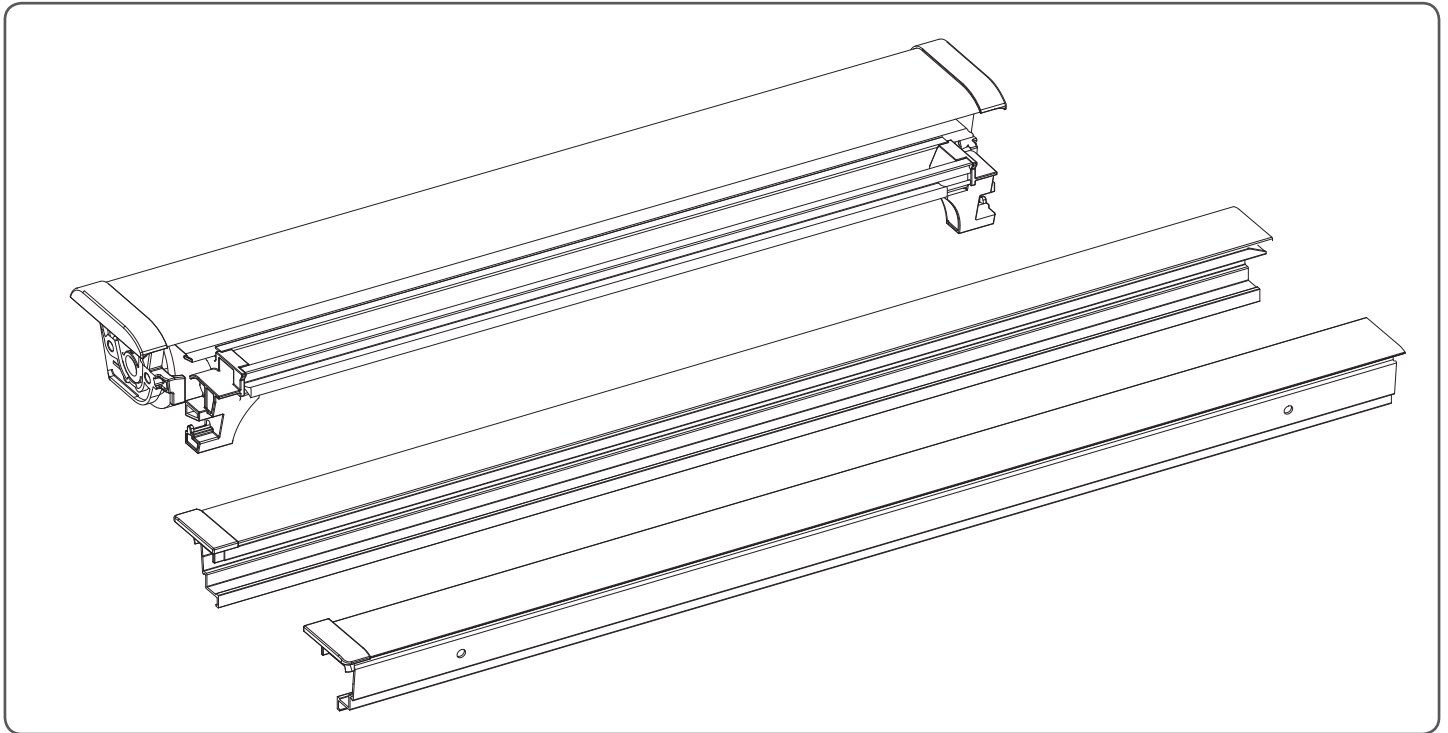

# MONTAGE HANDLEIDING

## Dakraam Rolgordijn

C(K)02, C(K)04, F(K)06, M(K)04, U(K)04: 8 pcs  
M(K)06, S(K)06, M(K)08, U(K)08: 10 pcs  
P(K)10: 12 pcs

3

4

5