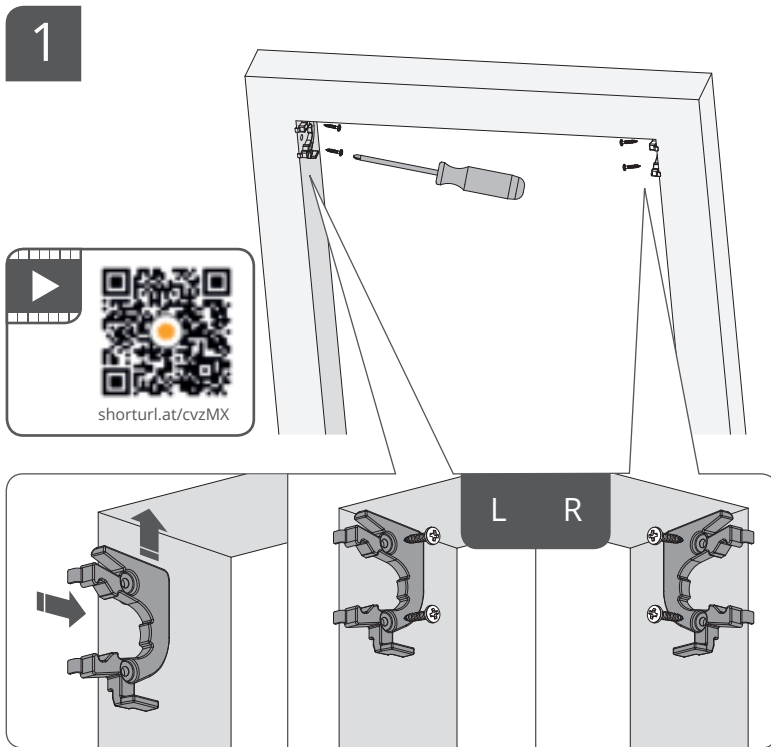

# MONTAGE HANDLEIDING

## Dakraam Rolgordijn

C(K)02, C(K)04, F(K)06, M(K)04, U(K)04: 8 pcs  
M(K)06, S(K)06, M(K)08, U(K)08: 10 pcs  
P(K)10: 12 pcs

3

4

5