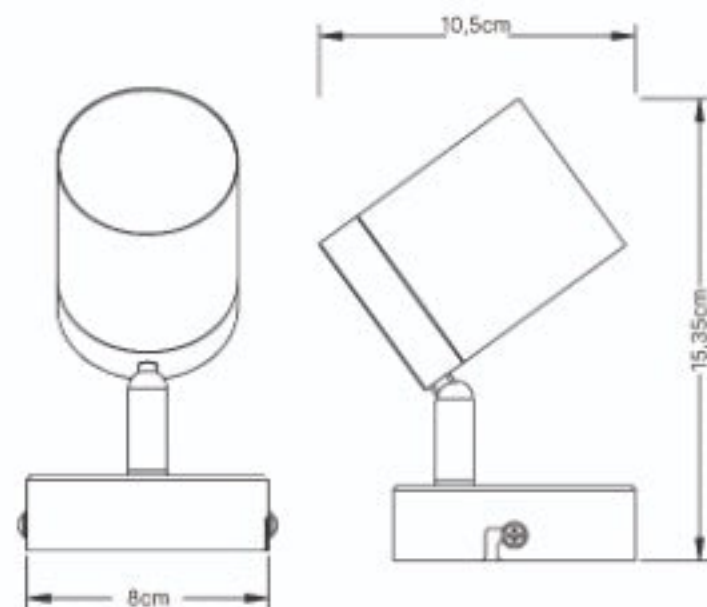

CIARA

1060093

CE

IP
44

- Brass
- 1 x GU10 (excl.)
- Max. 35W
- 220-240V~60Hz

www.olucia.com
Made in China

Bathroom

Olucia
Kernreactorstraat 17
3903 LG Veenendaal
The Netherlands