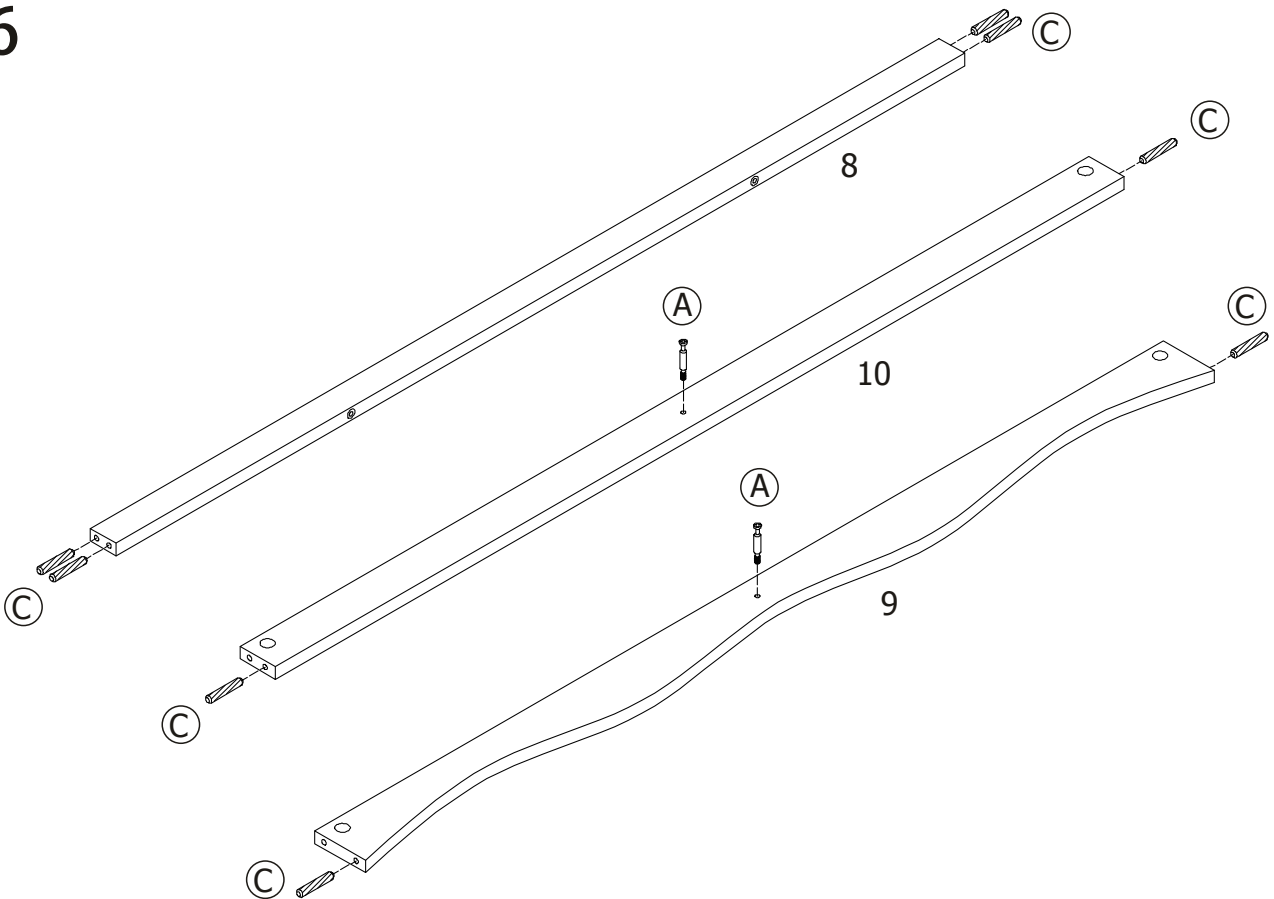

Assembly Drawing

SIDEBOARD

Item no. 14362/14363/14364/14365

Tools Needed (Not included)

Package Content

Part	Item	Qty		Part	Item	Qty	
A		50	6x35mm	J		6	
B		50	1595	K		6	
C		22	6x30mm	L		6	
D		30	4x30mm	M		4	30x15mm
E		12	1502	N		2	4x12mm
F		12	4x16mm	O		2	
G		20	3x12mm	P		2	6x30mm
H		60	3.5x12mm	Q		4	4x40mm
I		6					

1

2

3

4

5

6

7

8

9

10

12

13

x 6

14

x 6

16