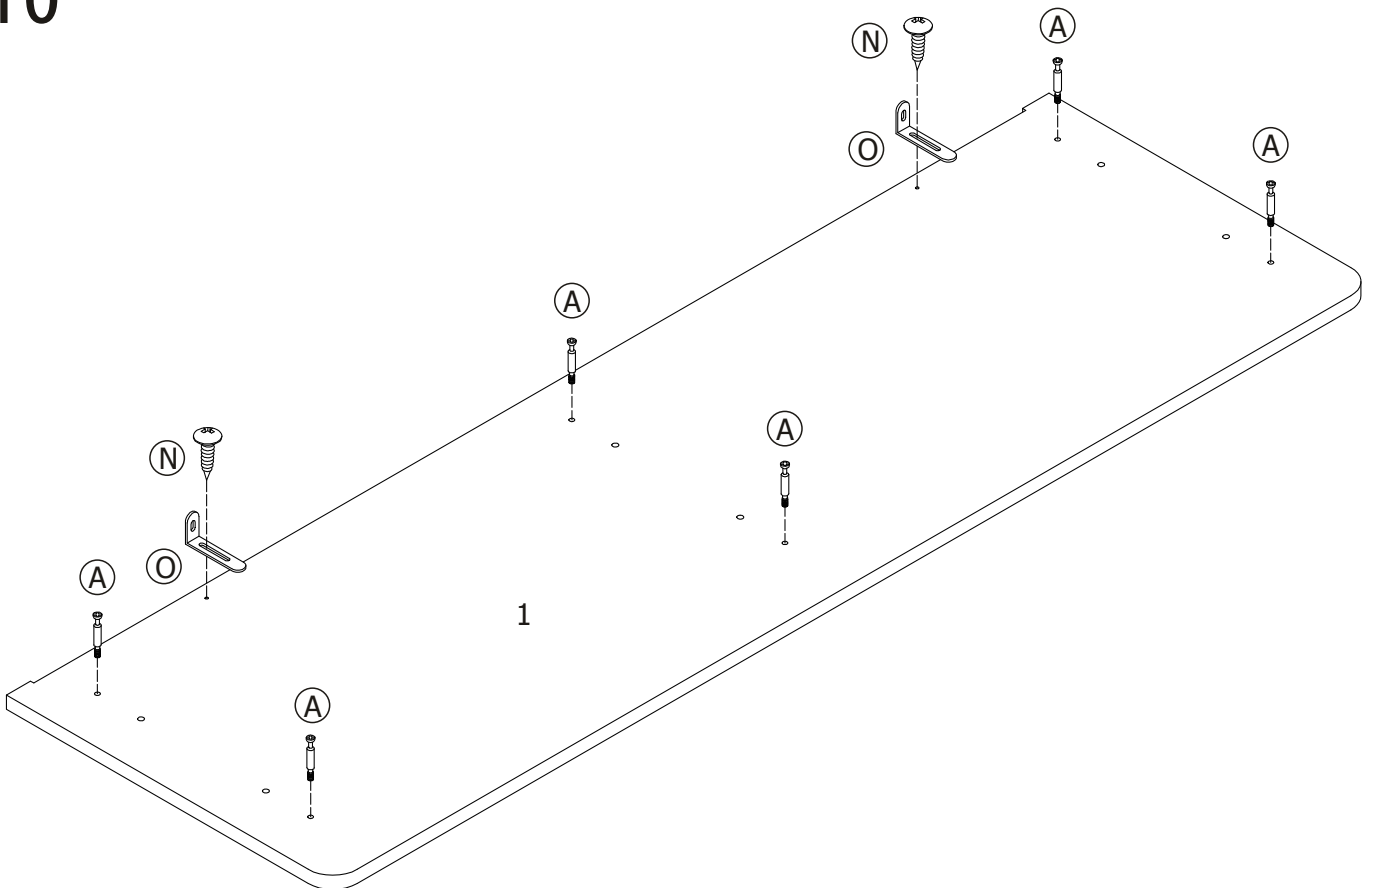

Assembly Drawing

SIDEBOARD

Item no. 14362/14363/14364/14365

Tools Needed (Not included)

Package Content

Part	Item	Qty		Part	Item	Qty	
A		50	6x35mm	J		6	
B		50	1595	K		6	
C		22	6x30mm	L		6	
D		30	4x30mm	M		4	30x15mm
E		12	1502	N		2	4x12mm
F		12	4x16mm	O		2	
G		20	3x12mm	P		2	6x30mm
H		60	3.5x12mm	Q		4	4x40mm
I		6					

1

2

3

4

5

6

7

8

9

10

12

13

x 6

14

x 6

16