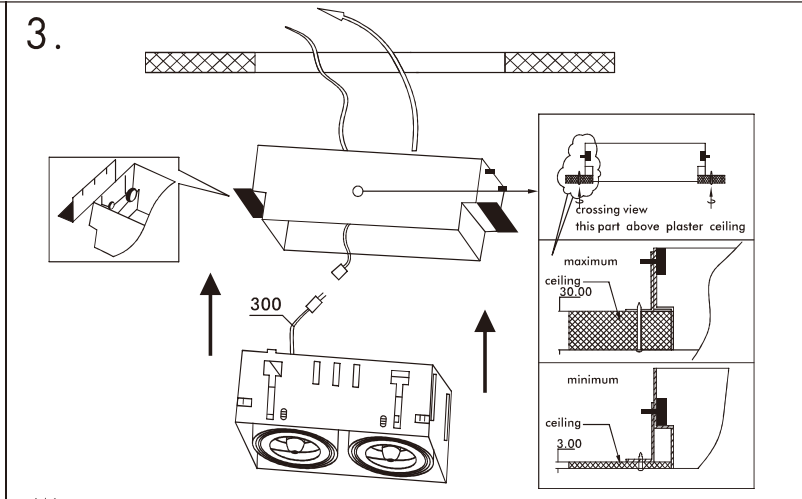

# INSTRUCTION MANUAL

Oneon Trimless 111 G53 DL 1 Black 94363  
 Oneon Trimless 111 G53 DL 2 Black 94364  
 Oneon Trimless 111 G53 DL 3 Black 97738

Oneon Trimless 111 G53 DL 1 White 95762  
 Oneon Trimless 111 G53 DL 2 White 95763  
 Oneon Trimless 111 G53 DL 3 White 97739

## Overall Sizes:

Excl. bulb and transformer