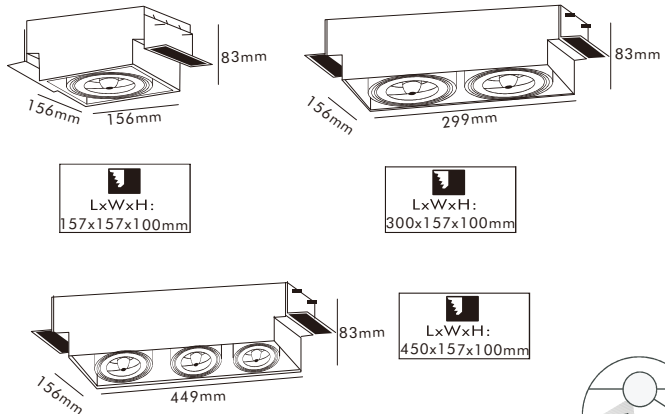

# INSTRUCTION MANUAL

Oneon Trimless 111 G53 DL 1 Black 94363  
 Oneon Trimless 111 G53 DL 2 Black 94364  
 Oneon Trimless 111 G53 DL 3 Black 97738

Oneon Trimless 111 G53 DL 1 White 95762  
 Oneon Trimless 111 G53 DL 2 White 95763  
 Oneon Trimless 111 G53 DL 3 White 97739

## Overall Sizes:

Excl. bulb and transformer