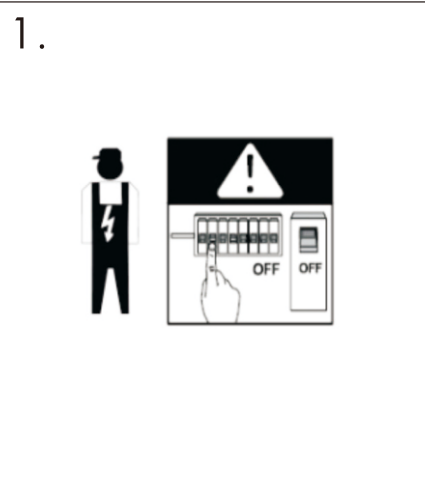

# INSTRUCTION MANUAL

Oneon Trimless 111 G53 DL 1 Black 94363  
 Oneon Trimless 111 G53 DL 2 Black 94364  
 Oneon Trimless 111 G53 DL 3 Black 97738

Oneon Trimless 111 G53 DL 1 White 95762  
 Oneon Trimless 111 G53 DL 2 White 95763  
 Oneon Trimless 111 G53 DL 3 White 97739