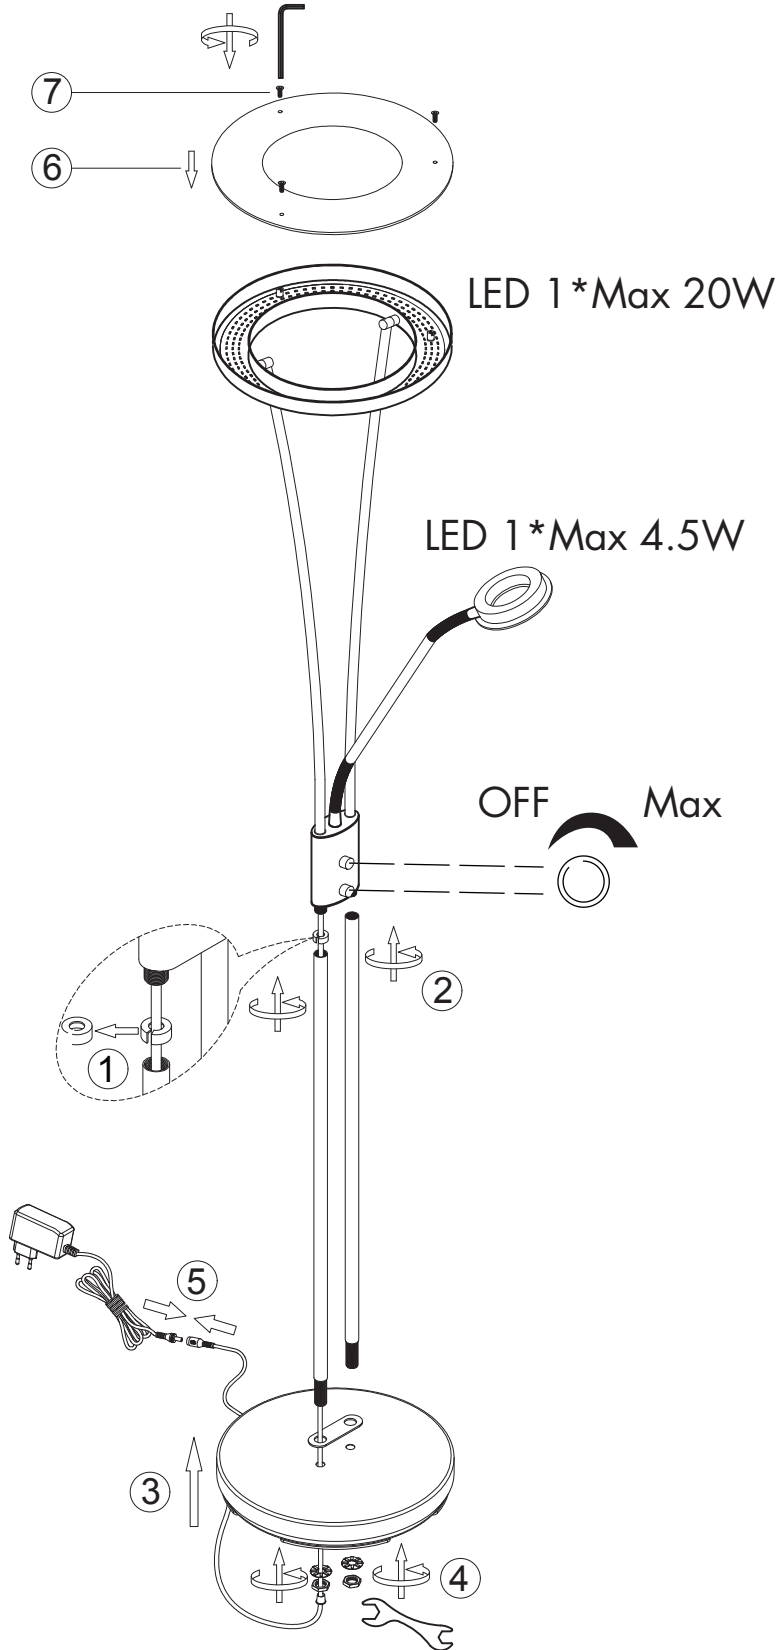

## Divine FL

This item contains unchangeable LED

1800+450	LM
20+4.5	W
2700	K
>80	CRI
20000	H
15000	ON/OFF

Overall Sizes: