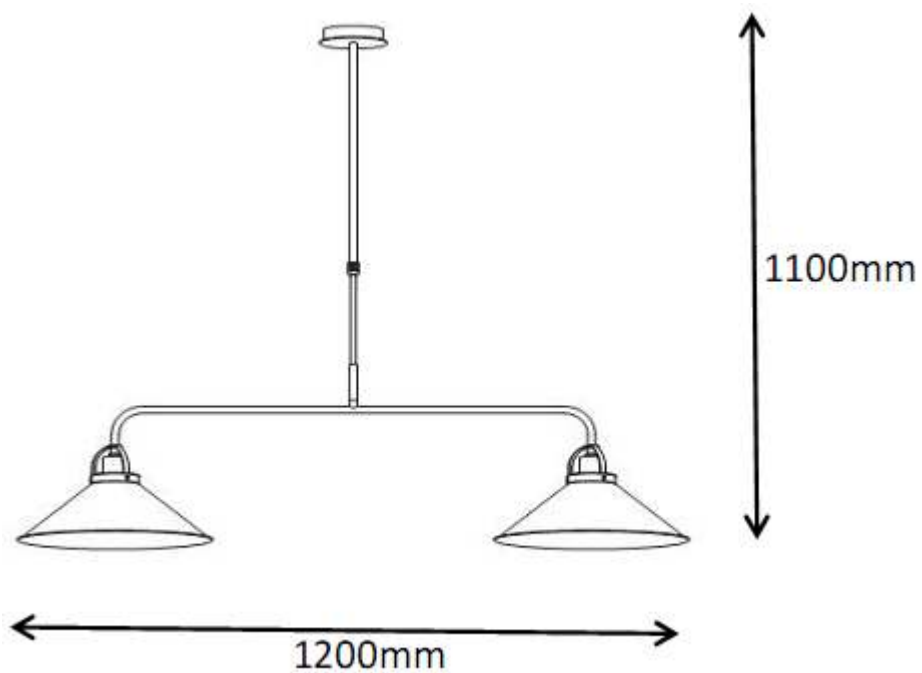

Line drawing of the item (with outline dimensions)

Item number: 31320/02/97

Installation drawing (the same as it in its instruction manual)

### Technical details

materials used:	Steel+fabric	
color:	97	rusty brown
dimmable and how is the fixture dimmable:		
size:	Height:	110cm
	Length:	120cm
	Width:	
	Net Weight:	2.4kgs
power requirements:	220-240V~50HZ	
bulb type and maximum Wattage:	E27	Max.60w
number of bulbs:	2XE27	
IP degree:	IP20	