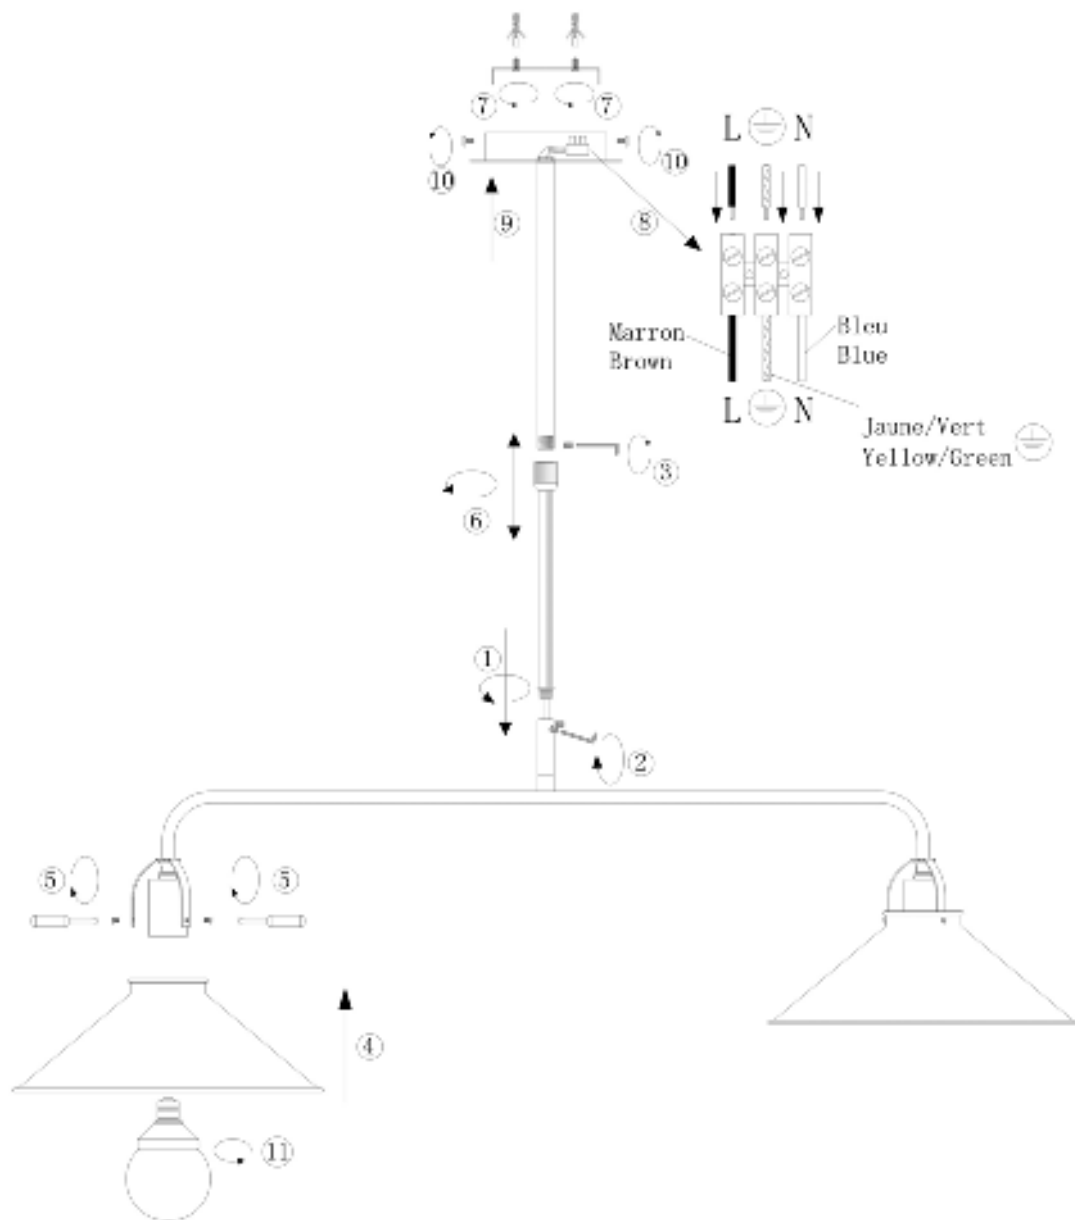

Line drawing of the item (with outline dimensions)

Item number: 31320/02/97

Installation drawing (the same as it in its instruction manual)

### Technical details

materials used:	Steel+fabric	
color:	97	rusty brown
dimmable and how is the fixture dimmable:		
size:	Height:	110cm
	Length:	120cm
	Width:	
	Net Weight:	2.4kgs
power requirements:	220-240V~50HZ	
bulb type and maximum Wattage:	E27	Max.60w
number of bulbs:	2XE27	
IP degree:	IP20	