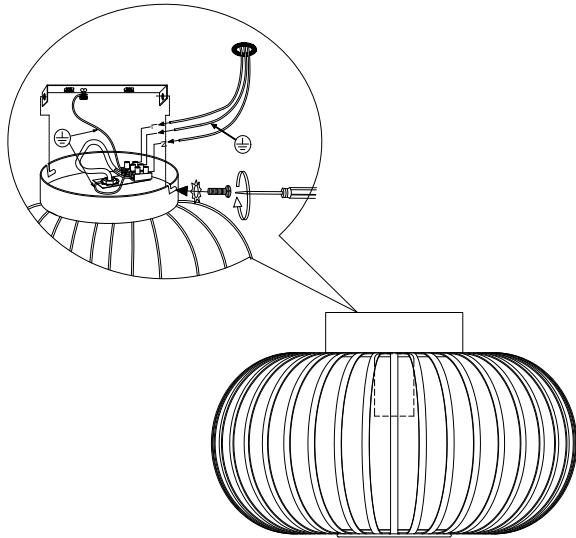

LUCIDE

Item number: 78174/40/30
78174/40/31

Technical details

Materials used:	Metal
Color:	Black/white
Dimmable and how is fixture dimmable	
Size:	Height: 23cm
	Length: 39.5cm
	Width: 39.5cm
	Net weight: 2.0kgs
Power requirements:	220-240V~50Hz
Bulb type and maximum wattage:	E27 Max 60W
Number of bulbs:	1XE27
IP degree:	IP20