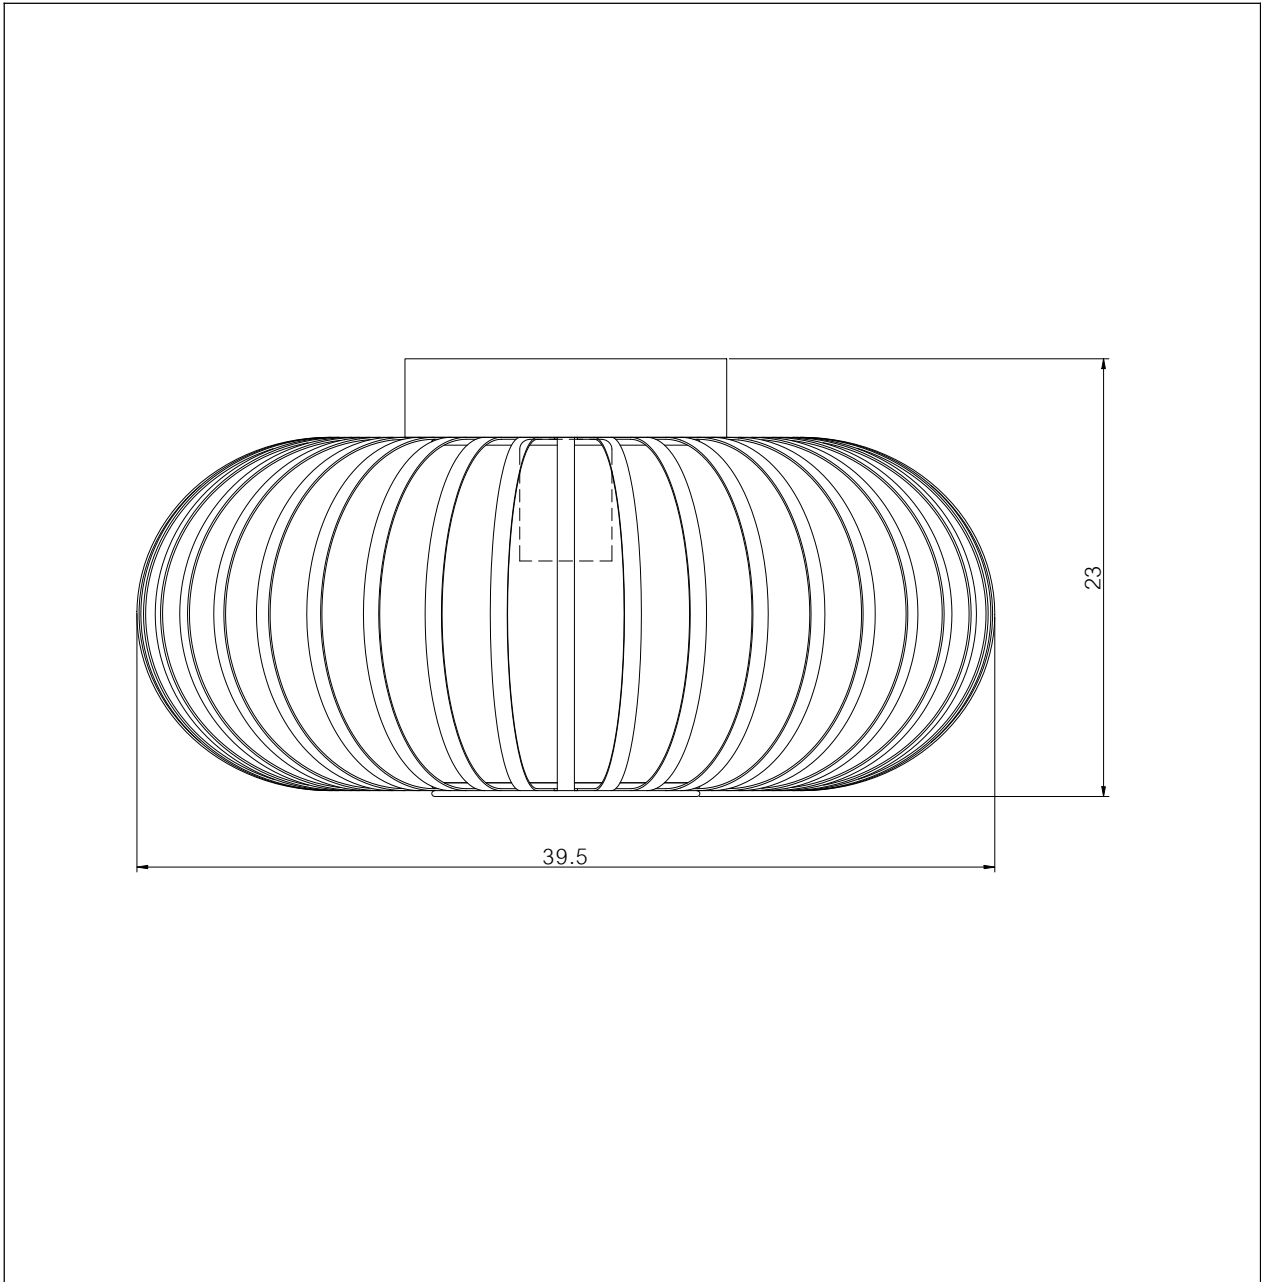

LUCIDE

Item number: 78174/40/30
78174/40/31

Technical details

Materials used:	Metal
Color:	Black/white
Dimmable and how is fixture dimmable	
Size:	Height: 23cm
	Length: 39.5cm
	Width: 39.5cm
	Net weight: 2.0kgs
Power requirements:	220-240V~50Hz
Bulb type and maximum wattage:	E27 Max 60W
Number of bulbs:	1XE27
IP degree:	IP20