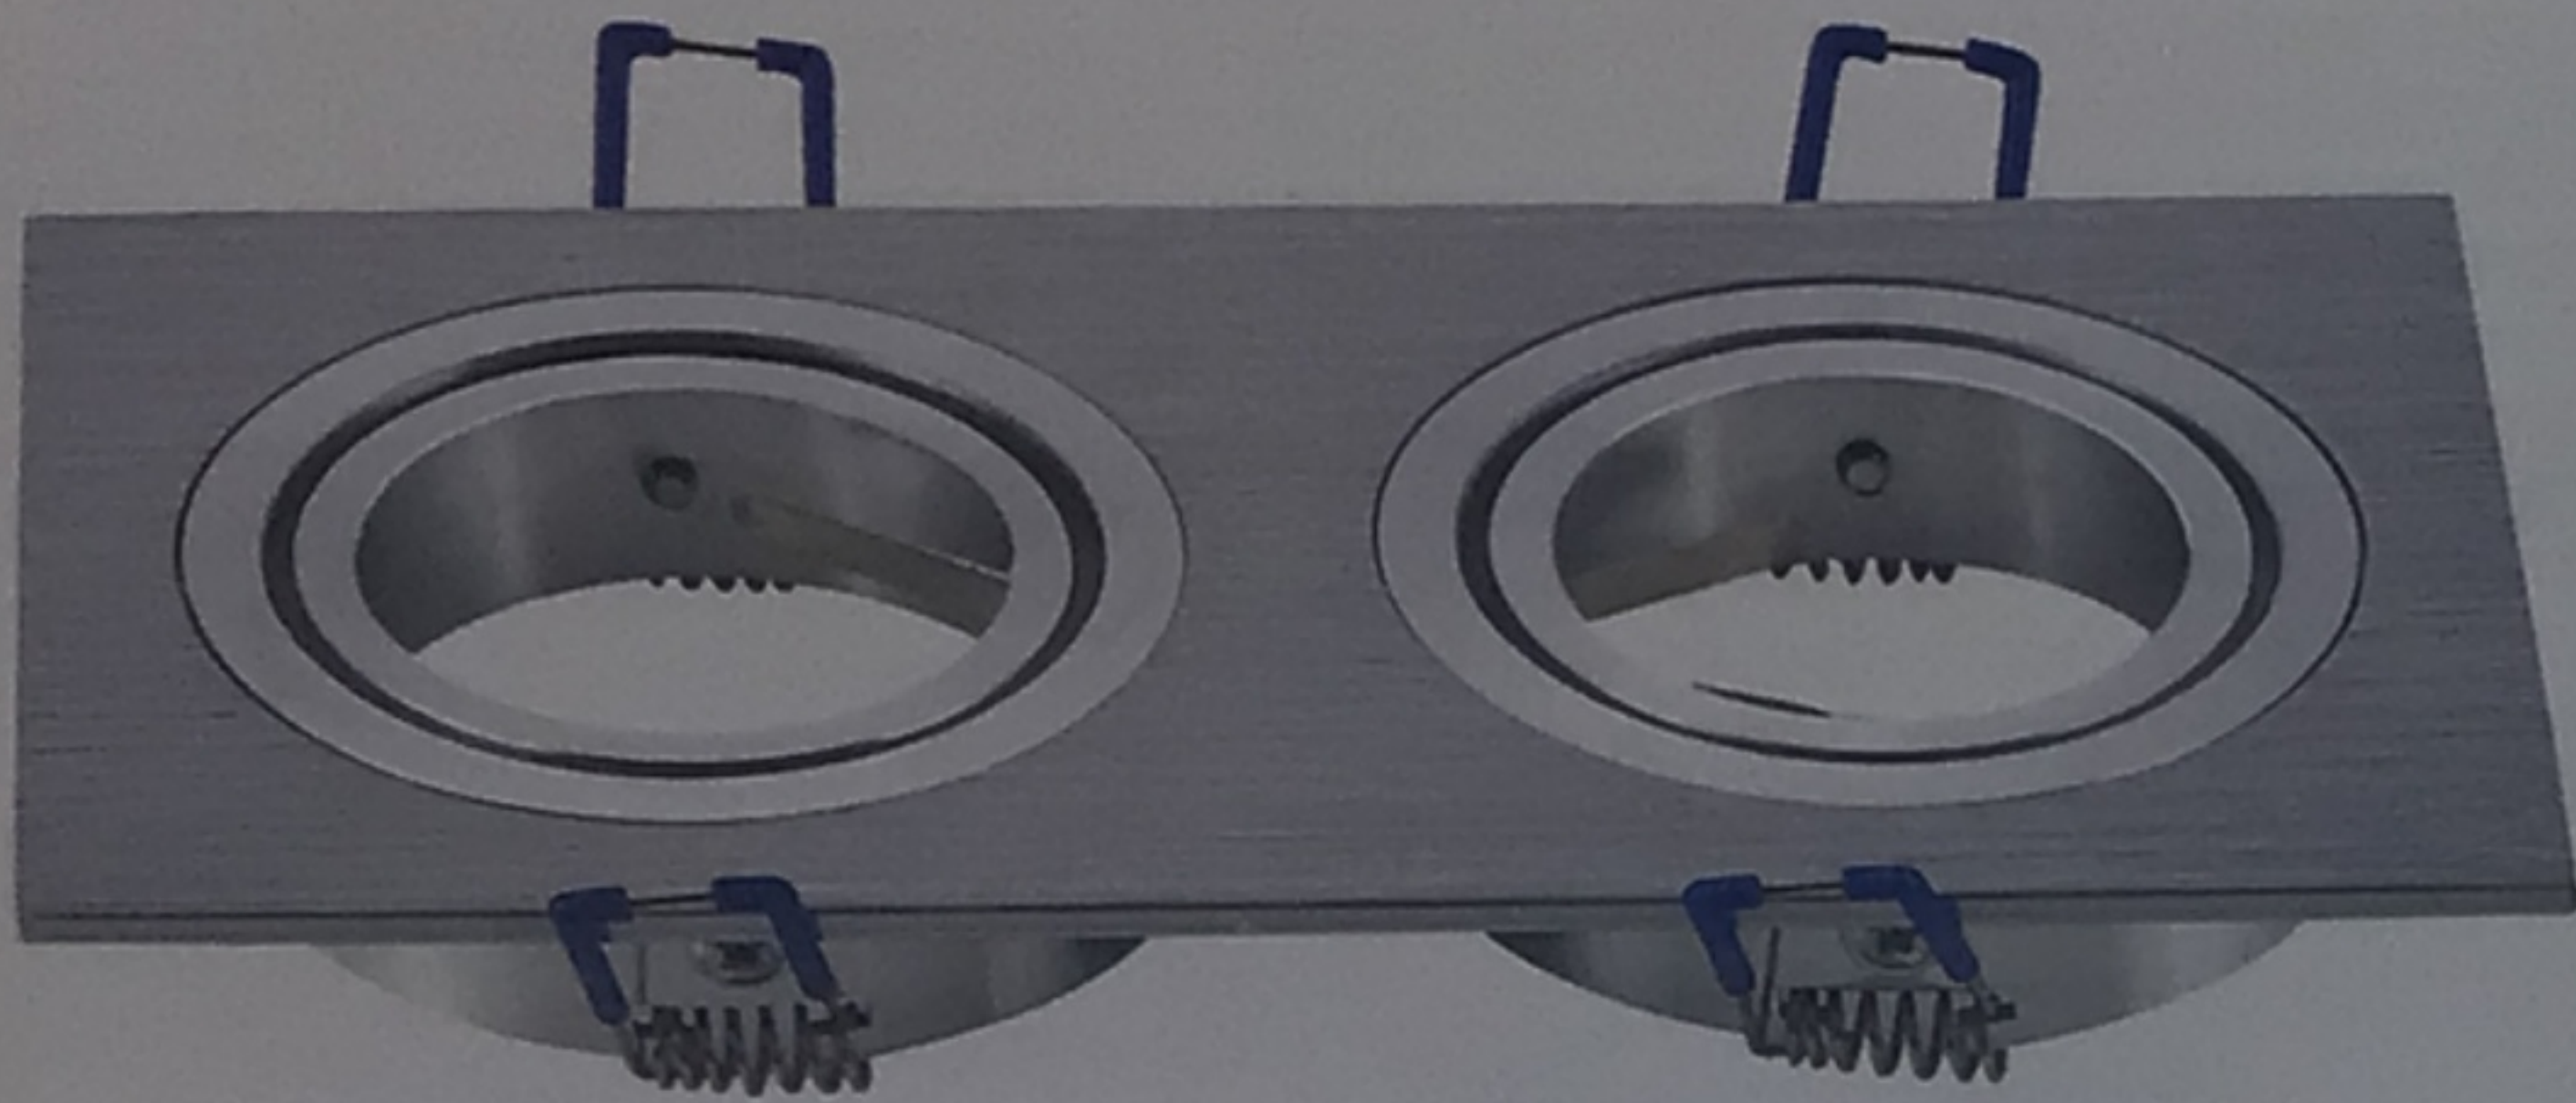

V-TAC®
INNOVATIVE LED LIGHTING
SPOTLIGHT FITTING
 Compatible with LED spotlight

VT-783
SKU 3608

IP 20
 PROTECTION
 RATING
155*75mm
 CUT OUT

3
 YEARS
 WARRANTY
**PREMIUM
 QUALITY**

173mm
 91mm
CE RoHS RECYCLED CHINA