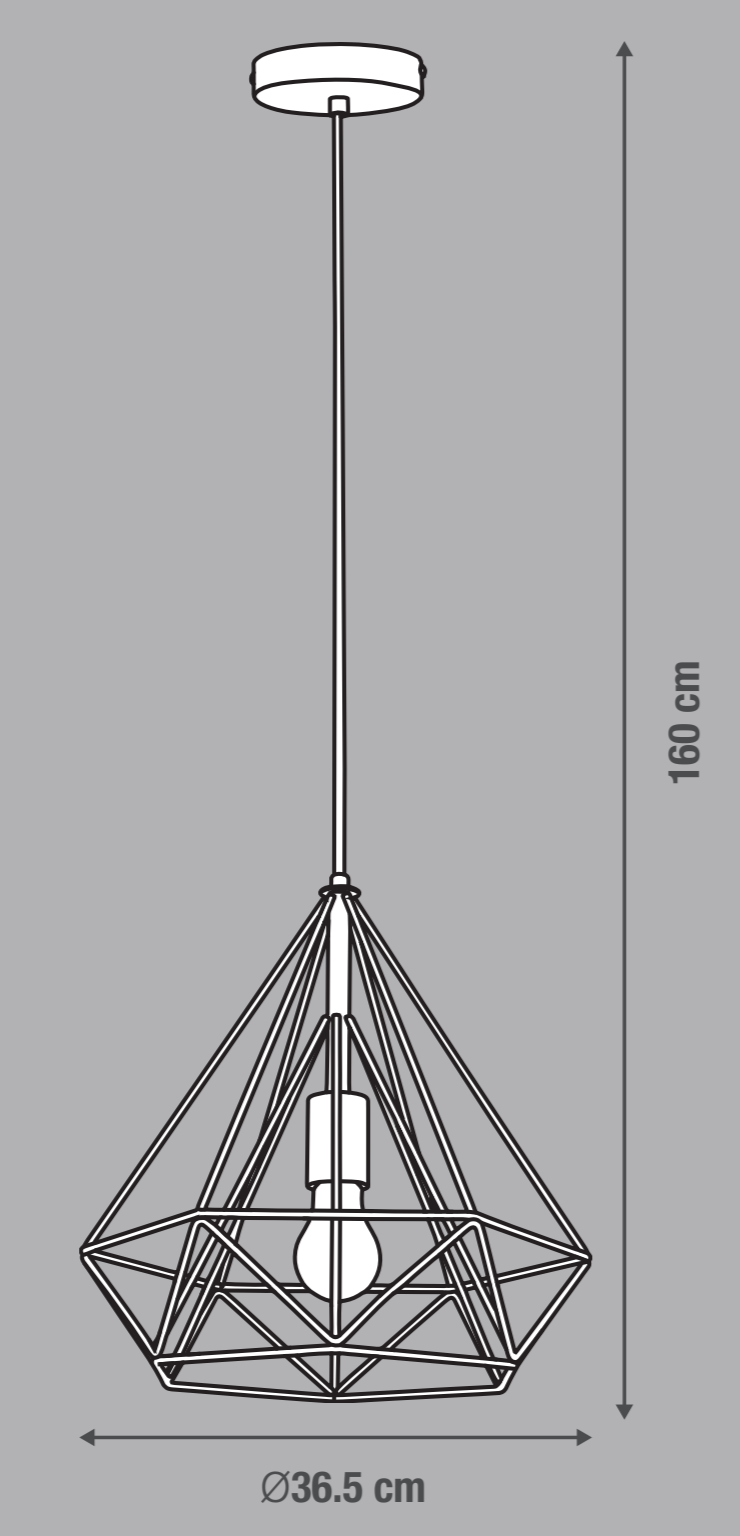

2 YEARS GUARANTEE

Made in P.R.C.
31276000417617
795950

2 YEARS GUARANTEE

NOT INCLUDED

max 60W E27

2 YEARS GUARANTEE

NOT INCLUDED

max 60W E27

2 YEARS GUARANTEE

NOT INCLUDED

max 60W E27

2 YEARS GUARANTEE

NOT INCLUDED

max 60W E27