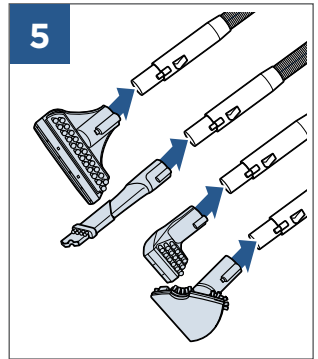

..... 6

..... 7

..... 9

..... 10

Spot & Stain, Pet Stain & Odour, Oxygen Boost

©2017 BISSELL Homeware, Inc  
Grand Rapids, Michigan  
All rights reserved. Printed in China  
Part Number 161-4103 11/17 RevA  
Visit our website at: [www.BISSELL.eu](http://www.BISSELL.eu)