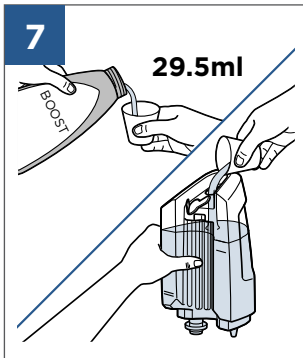

..... 6

..... 7

..... 9

..... 10

Spot & Stain, Pet Stain & Odour, Oxygen Boost

©2017 BISSELL Homeware, Inc  
Grand Rapids, Michigan  
All rights reserved. Printed in China  
Part Number 161-4103 11/17 RevA  
Visit our website at: [www.BISSELL.eu](http://www.BISSELL.eu)