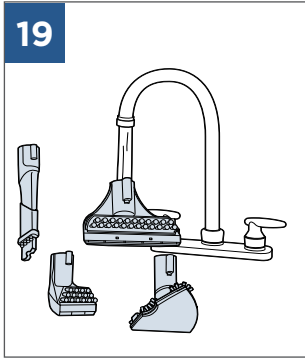

..... 6

..... 7

..... 9

..... 10

Spot & Stain, Pet Stain & Odour, Oxygen Boost

©2017 BISSELL Homeware, Inc  
Grand Rapids, Michigan  
All rights reserved. Printed in China  
Part Number 161-4103 11/17 RevA  
Visit our website at: [www.BISSELL.eu](http://www.BISSELL.eu)