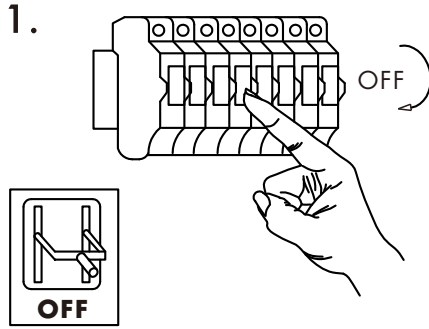

INSTRUCTION MANUAL

220~240V
50Hz

Max. ϕ 150mm
E27 Max. 60W

GUARANTEE
5 YEAR

Combi CL 10cm

Overall sizes: